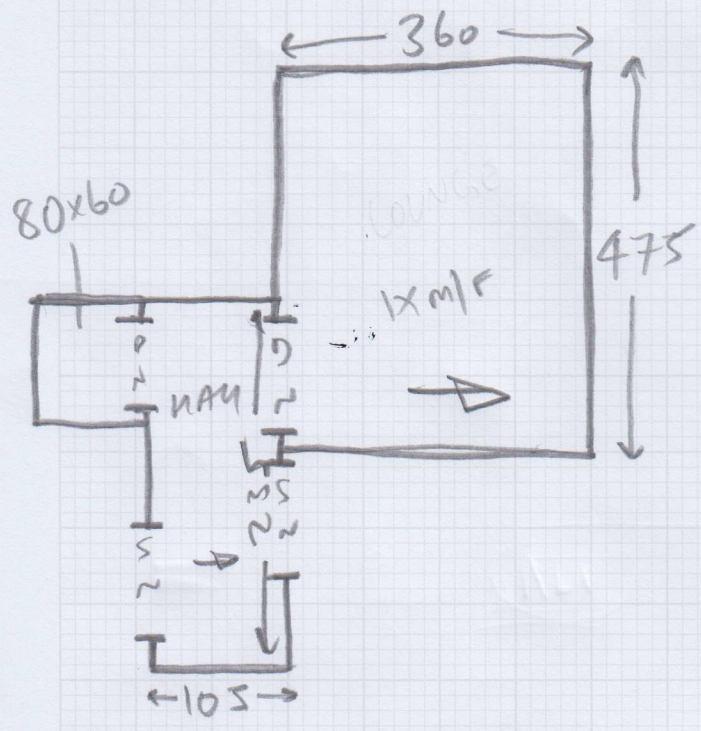

Job No: 534422

Name: WITZEL

Address:

Tel:

Sheet:

1091

Revolution Supreme
- ROCK

150 x 400 - HALL
490 x 400 - ROOM