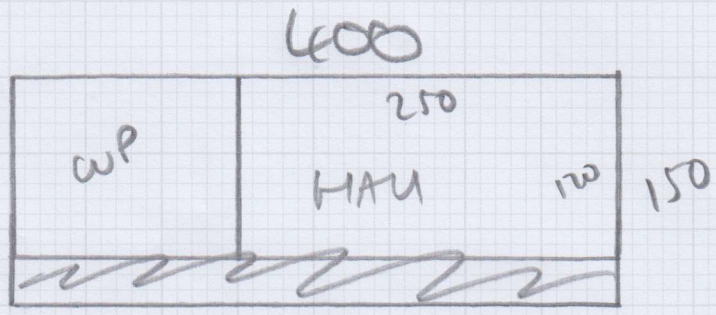

Job No: 534422

Name: WITZEL

Address:

Tel:

Sheet:

1091

Revolution Supreme
- ROCK

150 x 400 - HALL
490 x 400 - ROOM