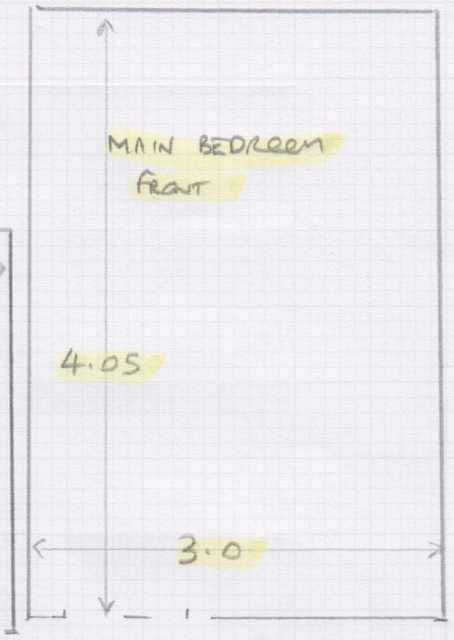

Job No: S34424

Name: MCGUIGAN

Address:

Tel:

Sheet: 1 OF 1

ULLSWATER  
COLOUR 22

CUTS: 2.20 x 4MT Box Room

3.0 x 4MT REAR BEDROOM

4.15 x 4MT MAIN BEDROOM FRONT

PLAN