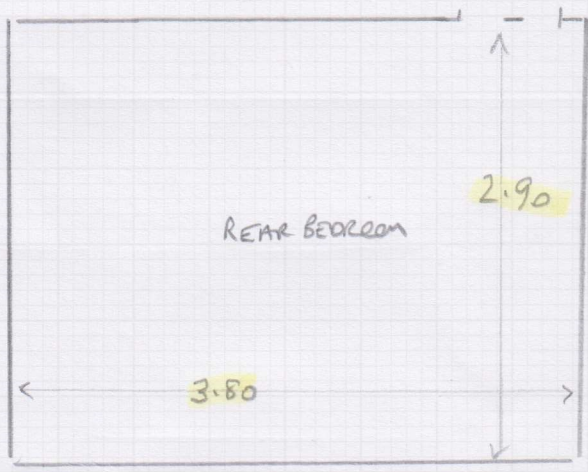

Job No: S34424

Name: MCGUIGAN

Address:

Tel:

Sheet: 1 OF 1

ULLSWATER  
COLOUR 22

CUTS: 2.20 x 4MT Box Room

3.0 x 4MT REAR BEDROOM

4.15 x 4MT MAIN BEDROOM FRONT

PLAN