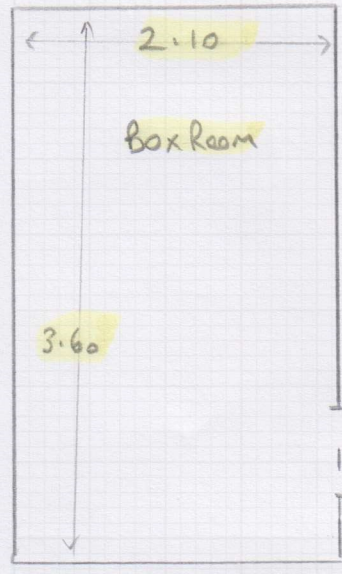

Job No: S34424

Name: MCGUIGAN

Address:

Tel:

Sheet: 1 OF 1

ULLSWATER  
COLOUR 22

CUTS: 2.20 x 4MT Box Room

3.0 x 4MT REAR BEDROOM

4.15 x 4MT MAIN BEDROOM FRONT

PLAN