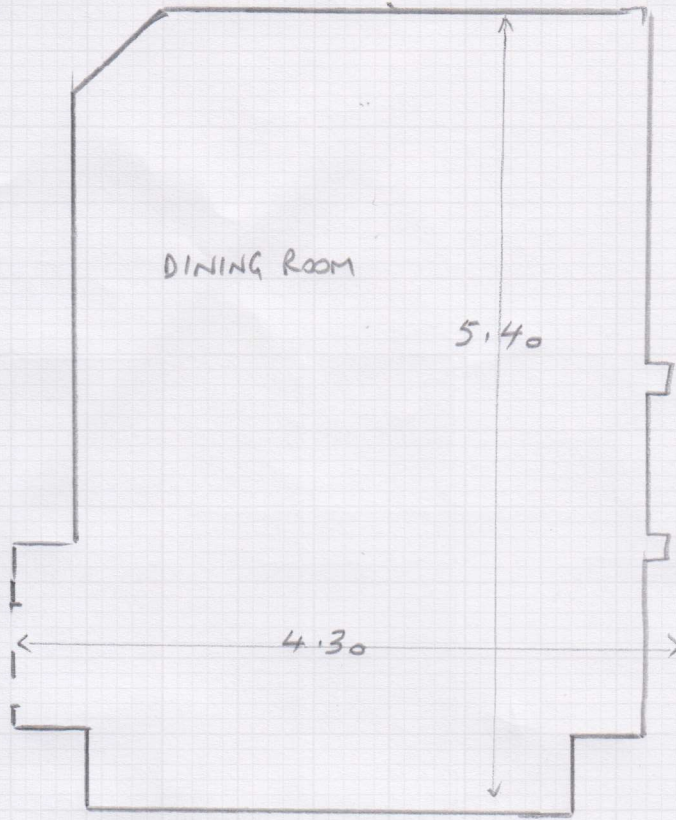

Job No: S34426

Name: LITTLE

Address:

Tel:

Sheet: 1-OF-1

CUT: 5.55 x 5.00m

RETURN TO
RC 40-07

CUT: 5.70 x 4.00m

5/4
gold