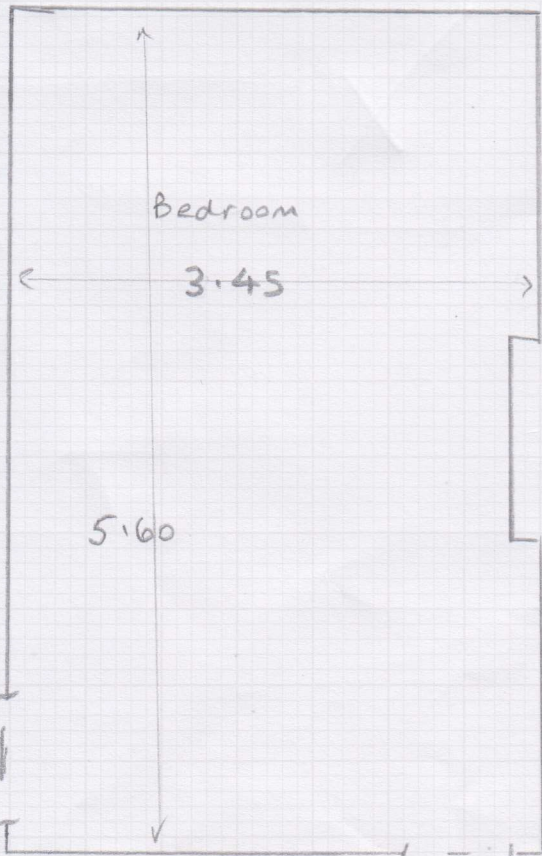

Job No: S34426

Name: LITTLE

Address:

Tel:

Sheet: 1-OF-1

CUT: 5.55 x 5.00m

RETURN TO
RC 40-07

CUT: 5.70 x 4.00m

5/4
gold