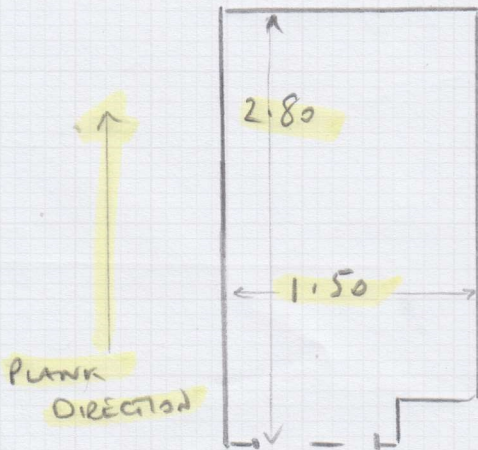

Job No: 534438

Name: HOLMES

Address:

Tel:

Sheet: of:

CUT: 3-0 x 2MT

SECURA HONEY BUSHED OAK  
2162