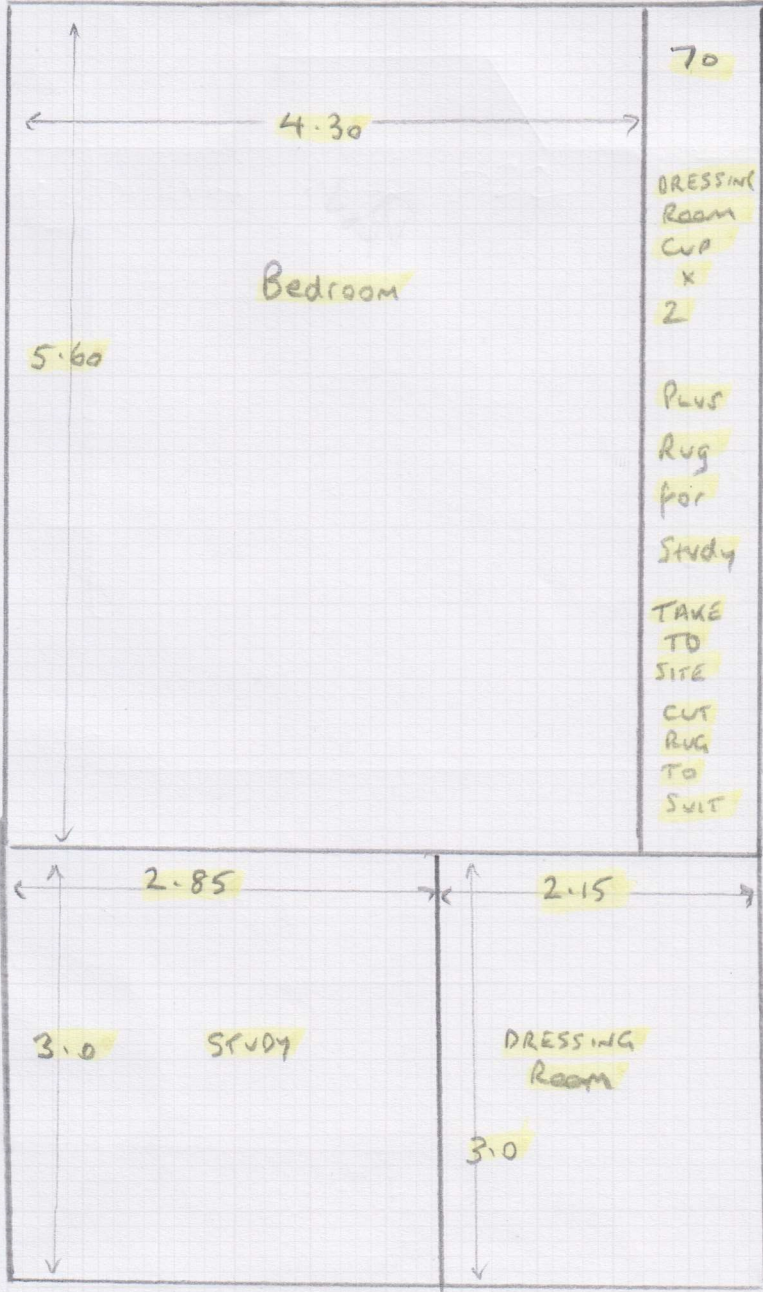

ALBORAN ALB-022

Job No: S34440

Name: Becker

Address:

Tel:

Sheet: 1-2

CALL 1: STUDY + DRESSING ROOM

CALL 2: BEDROOM + DRESSING ROOM CUPBOARDS X 2

USE EXISTING SOLID DOOR BARS

FIT 2 NEW D/N TO CUPBOARD DOORS IN DRESSING ROOM (GOLD DOORBARS)

Job No: S34440

Name: Becker

Address:

Tel:

Sheet: 2-2

CUT PLAN

SMT

2 CUTS
5.60 x 5
3.00 x 5