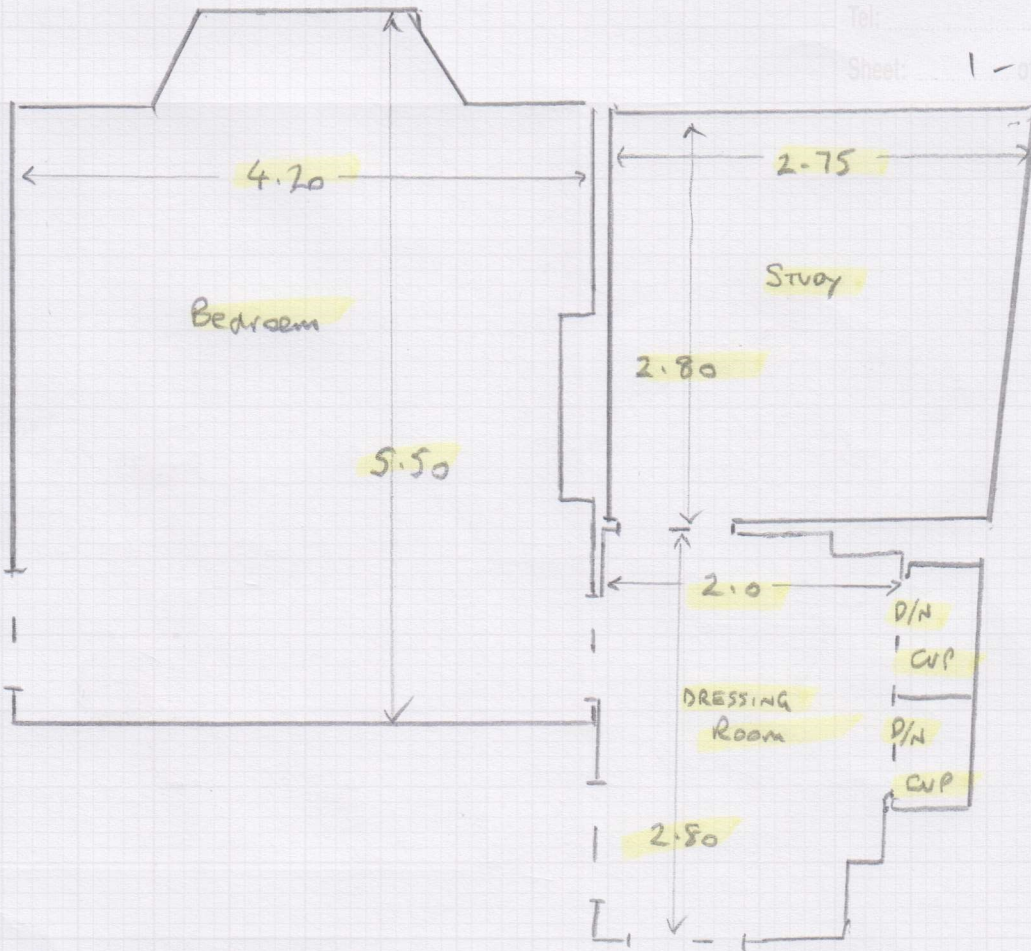

ALBORAN ALB-022

Job No: S34440

Name: Becker

Address:

Tel:

Sheet: 1-2

CALL 1: STUDY + DRESSING ROOM

CALL 2: BEDROOM + DRESSING ROOM CUPBOARDS X 2

USE EXISTING SOLID DOOR BARS

FIT 2 NEW D/N TO CUPBOARD DOORS IN DRESSING ROOM (GOLD DOORBARS)

Job No: S34440

Name: Becker

Address:

Tel:

Sheet: 2-2

CUT PLAN

SMT

2 CUTS
5.60 x 5
3.00 x 5