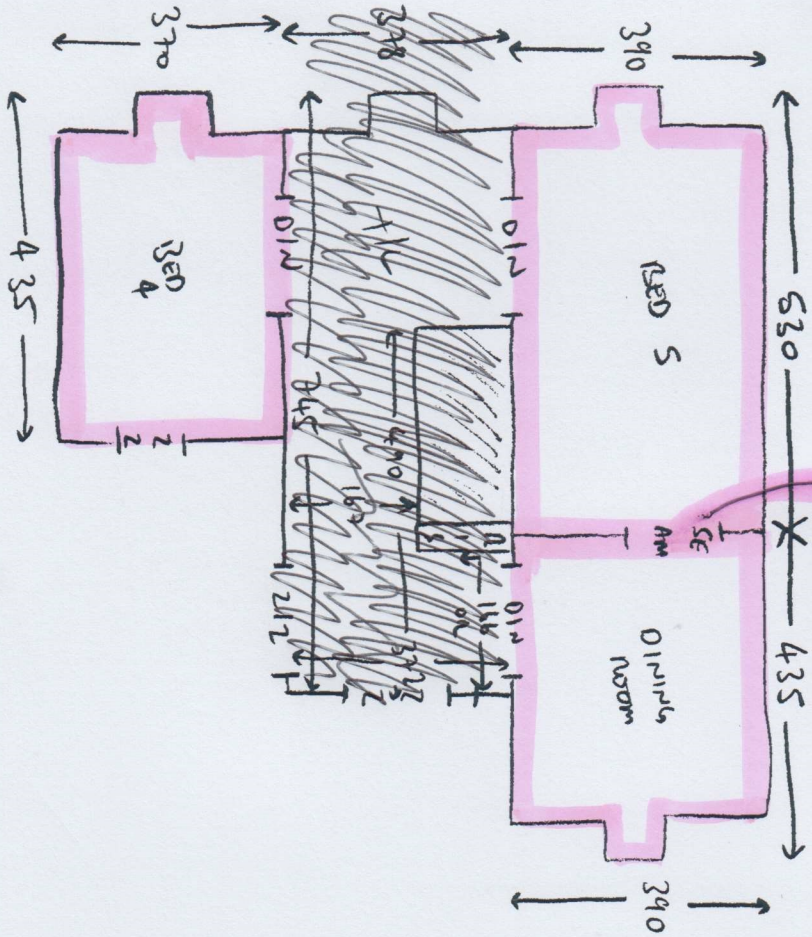

53444/

~~4/6/2014~~

1/5

BEST JOBS - END ON POSS - END ON

TOP STAIRS
15 = 25 x 111
TO MAIN FLOOR

PHASE 1
18/11/23

PHASE 1
18/11/23

VENEZUELA VEN-013

534441

BED 4 = 445 x 400

3/5

BED 5 = 540 x 400

~~516~~ ~~784~~

DINING ROOM = 470 x 400

~~STAIR 3 = 375 x 500~~

~~WENTWORTH BLADSEYE WARM BETH 2802~~

~~BED 3 = 525 x 400~~

~~BED 2 = 525 x 400~~

WAV STREET COSMOPOLITAN

MASTER BED = 530 x 500

DRESSING ROOM = 520 x 500

(INC MASTER BED SEAM)

SEE PLAN

S34441

~~4/5~~ 4/5
6/6

S30 WAUST COSMOPOLIT

S30x500

S30x500

PHASE 1

18/11/23

S34441

~~515~~ 515