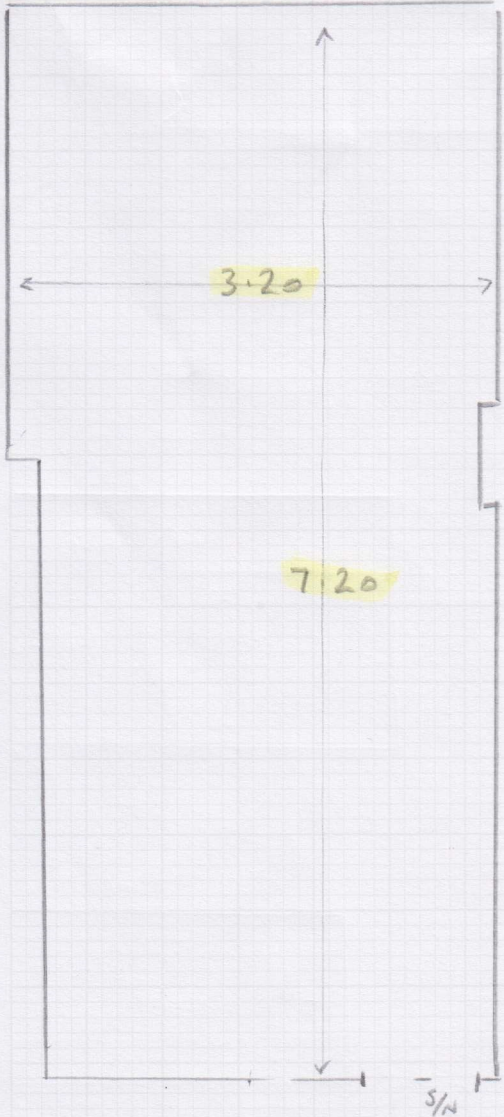

Homespun Twist N. Hom 4506

Job No: S34445
Name: HITCH COCK
Address:
Tel:
Sheet: 1-1

CUT 7.30 x 4M FOR LASIA ● RETURN TO WHSE