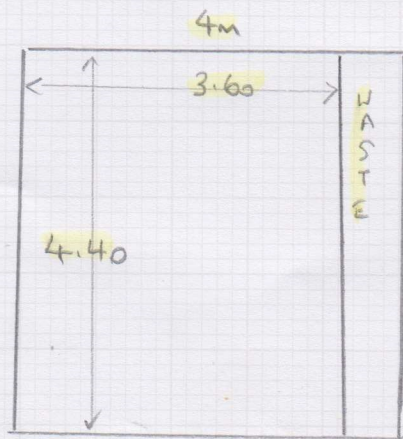

Job No: S34448

Name: Farmer

Address:

Tel:

Sheet:

1 of 1

Revolution Supreme  
colour: 73 Silver

CUT: 4.40 x 4m

CUT PLAN

TAKE WASTE TO SITE

CORNER PIECE (A) TO

MAKE A RUG WHIPPED EDGES

CUT TO SUIT ON DAY