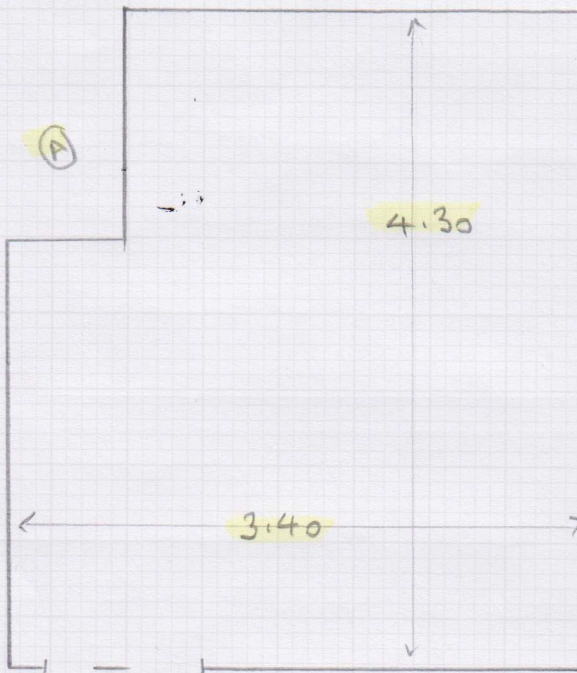

Job No: S34448

Name: Farmer

Address:

Tel:

Sheet:

1 of 1

Revolution Supreme  
colour: 73 Silver

CUT: 4.40 x 4m

CUT PLAN

TAKE WASTE TO SITE

CORNER PIECE (A) TO

MAKE A RUG WHIPPED EDGES

CUT TO SUIT ON DAY