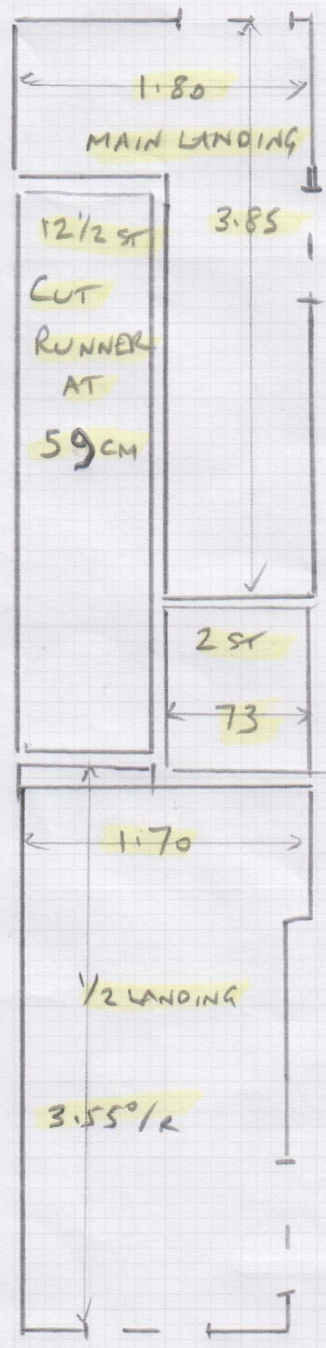

Job No: S34455

Name: WATSON

Address:

Tel:

Sheet: 1 OF 2

7.00 x 5.00  
PORTO - 116

TAPE: CHENILLE C1725.

RUNNERS CUT TO 59cm.

5MT

Job No: S34435

Name: Watson

Address:

Tel:

Sheet: 2 OF 2

Runner 59 cm  
Main flight only