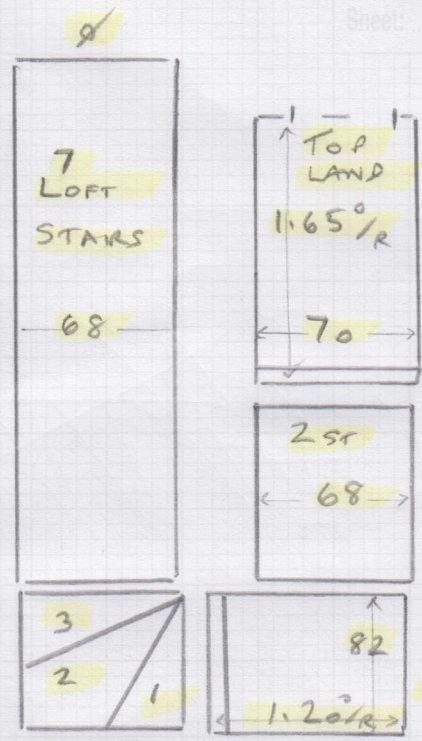

Job No: S34455

Name: WATSON

Address:

Tel:

Sheet: 1 OF 2

7.00 x 5.00  
PORTO - 116

TAPE: CHENILLE C1725.

RUNNERS CUT TO 59cm.

5MT

Job No: S34435

Name: Watson

Address:

Tel:

Sheet: 2 OF 2

Runner 59 cm  
Main flight only