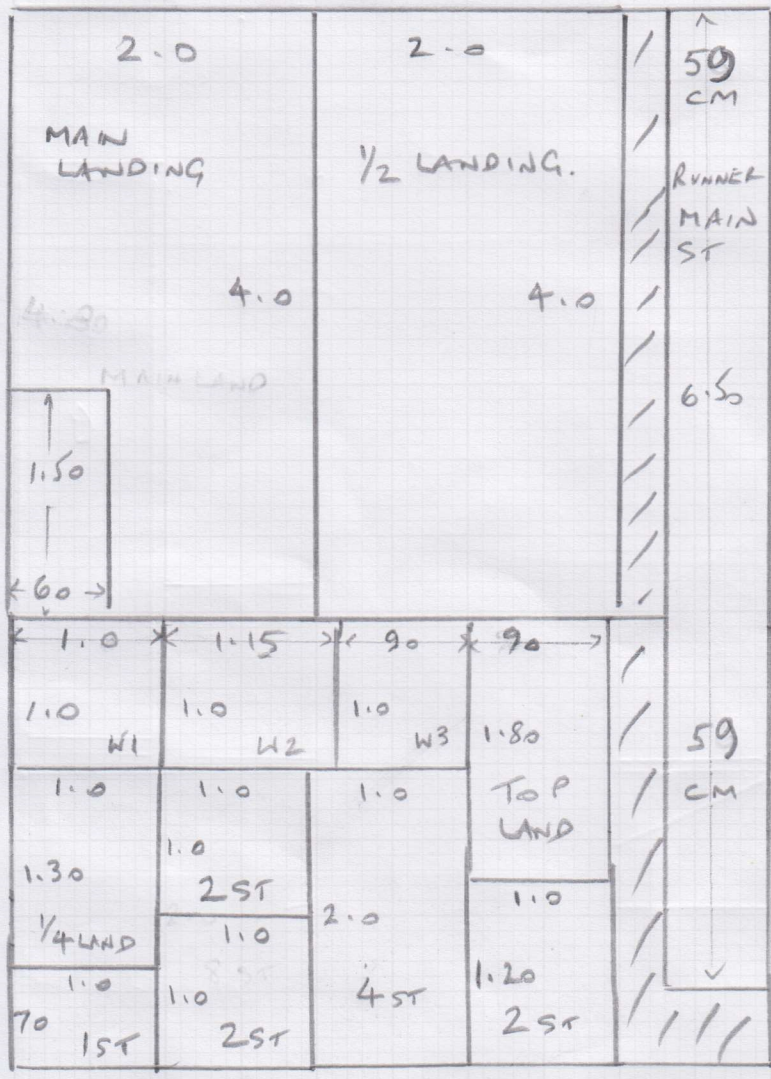

Job No: S34455

Name: WATSON

Address:

Tel:

Sheet: 1 OF 2

7.00 x 5.00  
PORTO - 116

TAPE: CHENILLE C1725.

RUNNERS CUT TO 59cm.

5MT

Job No: S34435

Name: Watson

Address:

Tel:

Sheet: 2 OF 2

Runner 59 cm  
Main flight only