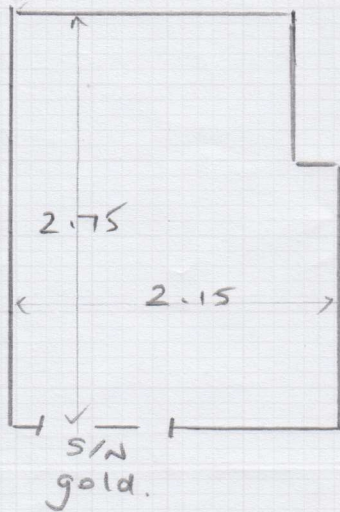

Job No: 534458

Name:

Address:

Tel:

Sheet: of:

Top floor Bathroom

UPLIFT MARMOLEUM + EXISTING Ply

NEW 6MM Plywood + feather

ROOSTS 55CM x 100CM - SAK 80572

(3.21) SQ MTS per pack (2 packs reqd)

5kg HT 24.69

= 6.42

36.80

650 MT NETS

CLAW FOOT BATH + W/C WILL BE

REMOVED PRIOR TO ARRIVAL.