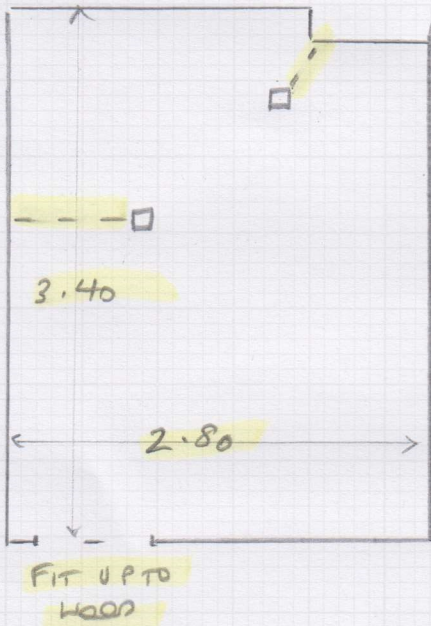

Job No: 534464

Name: Davies

Address:

Tel:

Sheet:

1-1.

STUDY

CUT + SEAM ROUND BOTH LEGS □

FIT CARPET UP TO WOOD IN DORWAY

CUT 2.90 x 4M

SUDBURY 634-34

CUT PLAN

MANUFACTURER HAS SUPPLIED  
5M AS 4M WIDE IS DISCONTINUED.