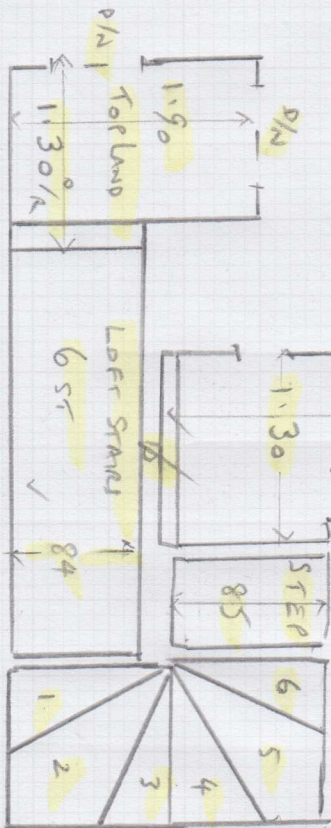

S34468
1/2

PATNA PAT - 234
STAIRS + LANDINGS
REVOLUTION SURFING
CARPETS

- W1 95 x 70 ✓
- W2 1.20 x 80 ✓
- W3 88 x 70 ✓
- W4 95 x 70 ✓
- W5 1.20 x 85 ✓
- W6 82 x 72 ✓
- W7 1.0 x 70 ✓
- W8 1.20 x 75 ✓
- W9 82 x 75 ✓

P/A 1.0 x 50

Job No: 534468

Name:
Address: 2/2

Tel:
Sheet: of:

CUTS + PLANS

REVOLUTION SUPREME COLOUR TBS

7.95 x 4m REAR BEDROOM

3.55 x 4m FRONT BEDROOM

4m FULL WIDTH PLAN (AR)

7.10 x 4m RUNNER PLAN

Windy

8.70

FIT IN CURSORS