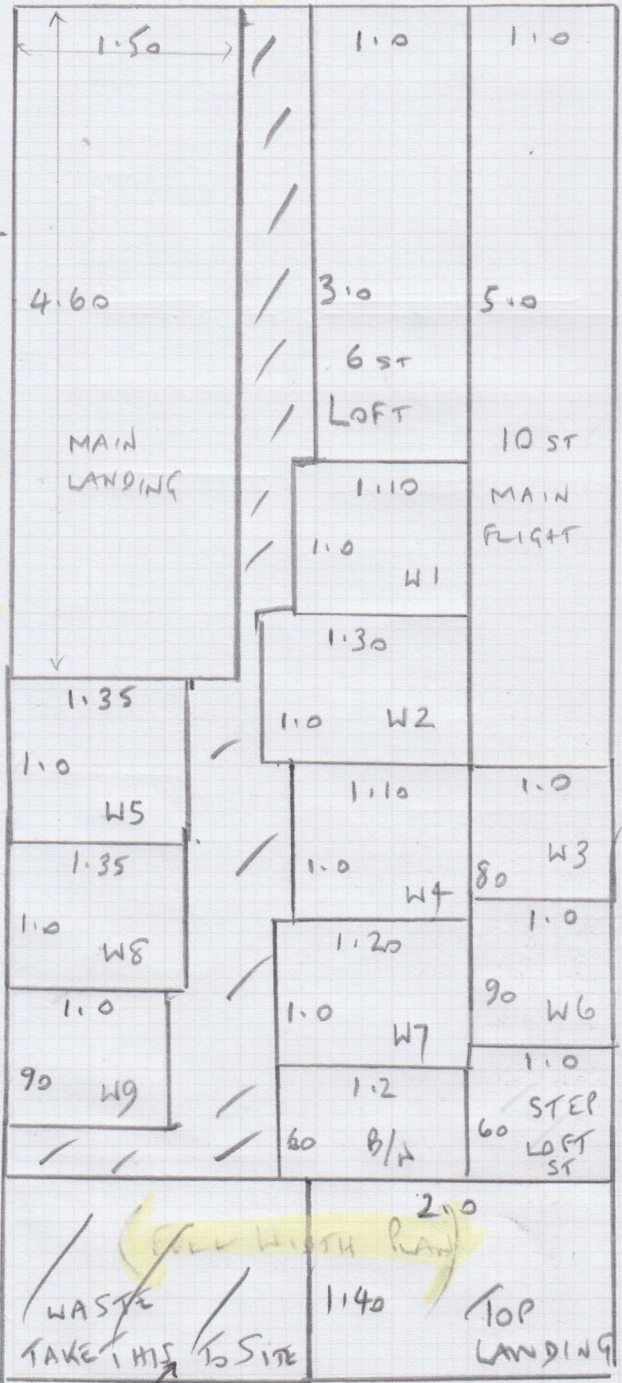

S34468
1/2

PATNA PAT - 234
STAIRS + LANDINGS
REVOLUTION SURFING
CARPETS

- W1 95 x 70 ✓
- W2 1.20 x 80 ✓
- W3 88 x 70 ✓
- W4 95 x 70 ✓
- W5 1.20 x 85 ✓
- W6 82 x 72 ✓
- W7 1.0 x 70 ✓
- W8 1.20 x 75 ✓
- W9 82 x 75 ✓

P/A 1.0 x 50

Job No: 534468

Name:
Address: 2/2

Tel:
Sheet: of:

CUTS + PLANS

REVOLUTION SUPREME COLOUR TBS

7.95 x 4m REAR BEDROOM

3.55 x 4m FRONT BEDROOM

4m FULL WIDTH PLAN (AR)

7.10 x 4m RUNNER PLAN

Windy

8.70

FIT IN CURSORS