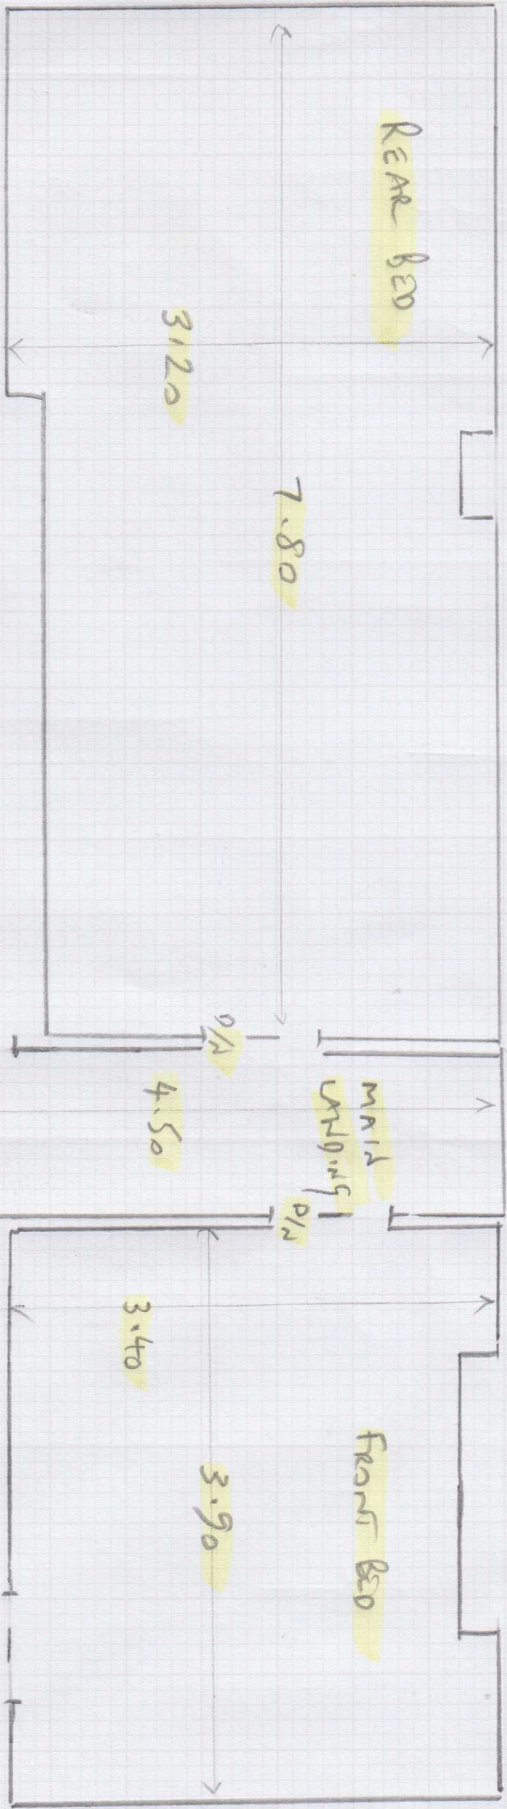

S34468
1/2

PATNA PAT - 234
STAIRS + LANDINGS
REVOLUTION SURFING
CARPETS

- W1 95 x 70 ✓
- W2 1.20 x 80 ✓
- W3 88 x 70 ✓
- W4 95 x 70 ✓
- W5 1.20 x 85 ✓
- W6 82 x 72 ✓
- W7 1.0 x 70 ✓
- W8 1.20 x 75 ✓
- W9 82 x 75 ✓

P/A 1.0 x 50

Job No: 534468

Name:
Address: 2/2

Tel:
Sheet: of:

CUTS + PLANS

REVOLUTION SUPREME COLOUR TBS

7.95 x 4m REAR BEDROOM

3.55 x 4m FRONT BEDROOM

4m FULL WIDTH PLAN (AR)

7.10 x 4m RUNNER PLAN

Windy

8.70

FIT IN CURSORS