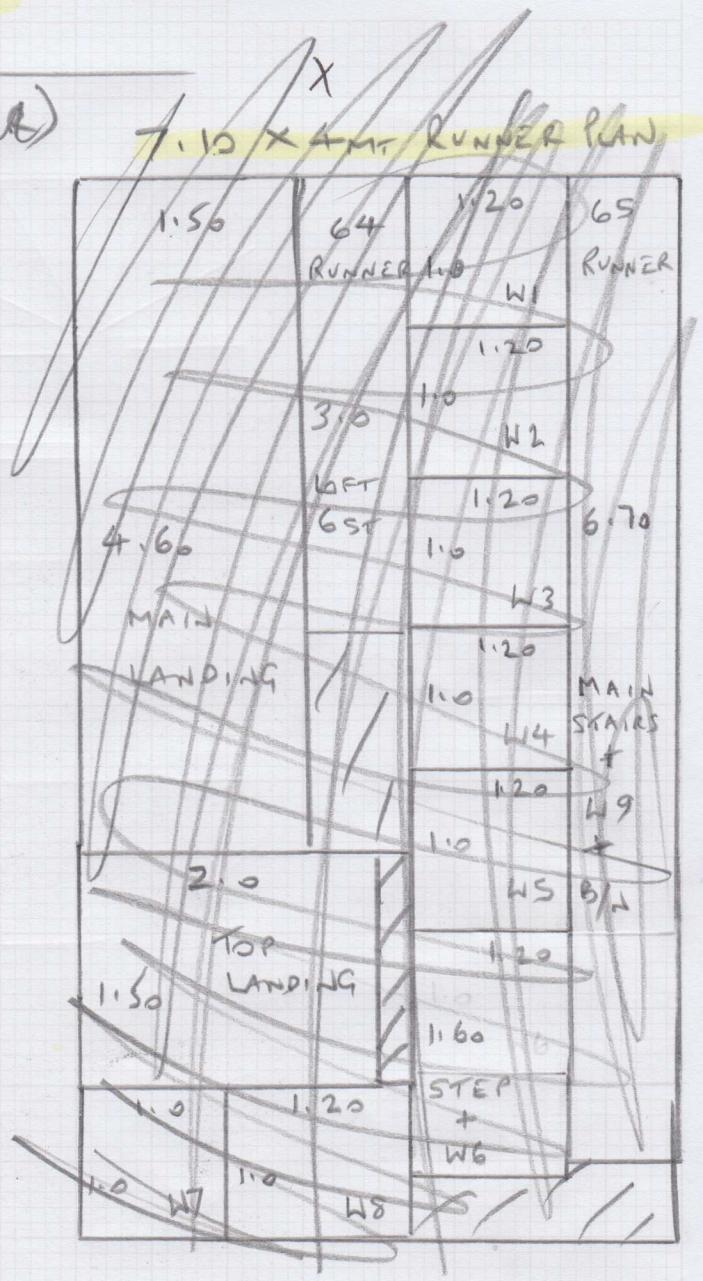

S34468
1/2

PATNA PAT - 234
STAIRS + LANDINGS
REVOLUTION SURFING
CARPETS

- W1 95 x 70 ✓
- W2 1.20 x 80 ✓
- W3 88 x 70 ✓
- W4 95 x 70 ✓
- W5 1.20 x 85 ✓
- W6 82 x 72 ✓
- W7 1.0 x 70 ✓
- W8 1.20 x 75 ✓
- W9 82 x 75 ✓

P/A 1.0 x 50

Job No: 534468

Name:
Address: 2/2

Tel:
Sheet: of:

CUTS + PLANS

REVOLUTION SUPREME COLOUR TBS

7.95 x 4m REAR BEDROOM

3.55 x 4m FRONT BEDROOM

4m FULL WIDTH PLAN (AR)

7.10 x 4m RUNNER PLAN

Windy

8.70

FIT IN CURSORS