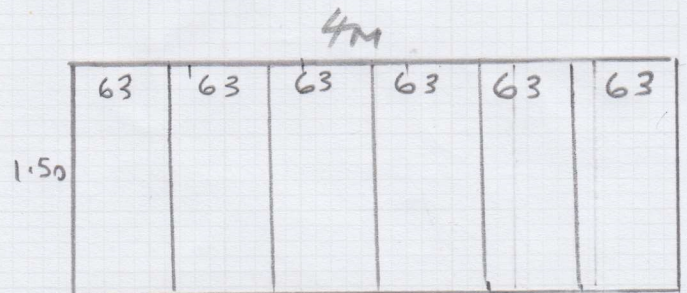

Job No: 534479

Name:

Address:

Tel:

Sheet: of:

36 VICARAGE ROAD, SW14 8RU

Revolution Supreme  
colour: 275 Rock

18 L IN MT  
WHIP IN  
TAKEN TO  
MATCH.