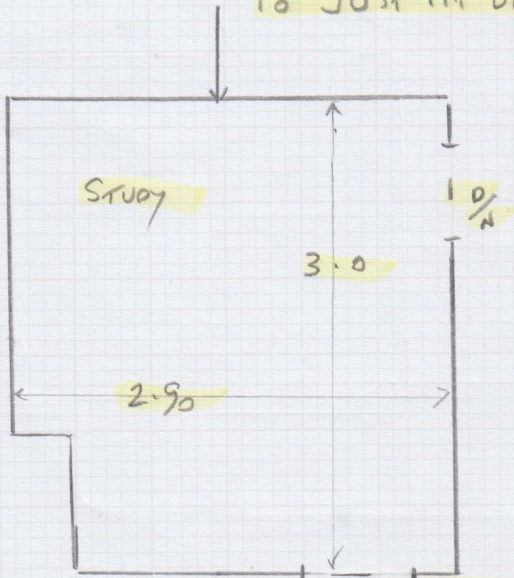

Job No: 534490

Name: Hartley

Address:

THIS WALL HAS BEADING, ADVISED CUSTOMER TO REMOVE, BUT IS HAPPY TO JUST FIT UP TO IT AS BEST AS WE CAN

CUT 3.10 x 4MT

PLAN

4

3.20	80
	/
	/
3.10	/
STUDY	/
	/

THROW WASTE AWAY CUSTOMER DOES NOT WANT IT.

BOSTON

COLOUR: BOS027

55.25

1

44.20

1