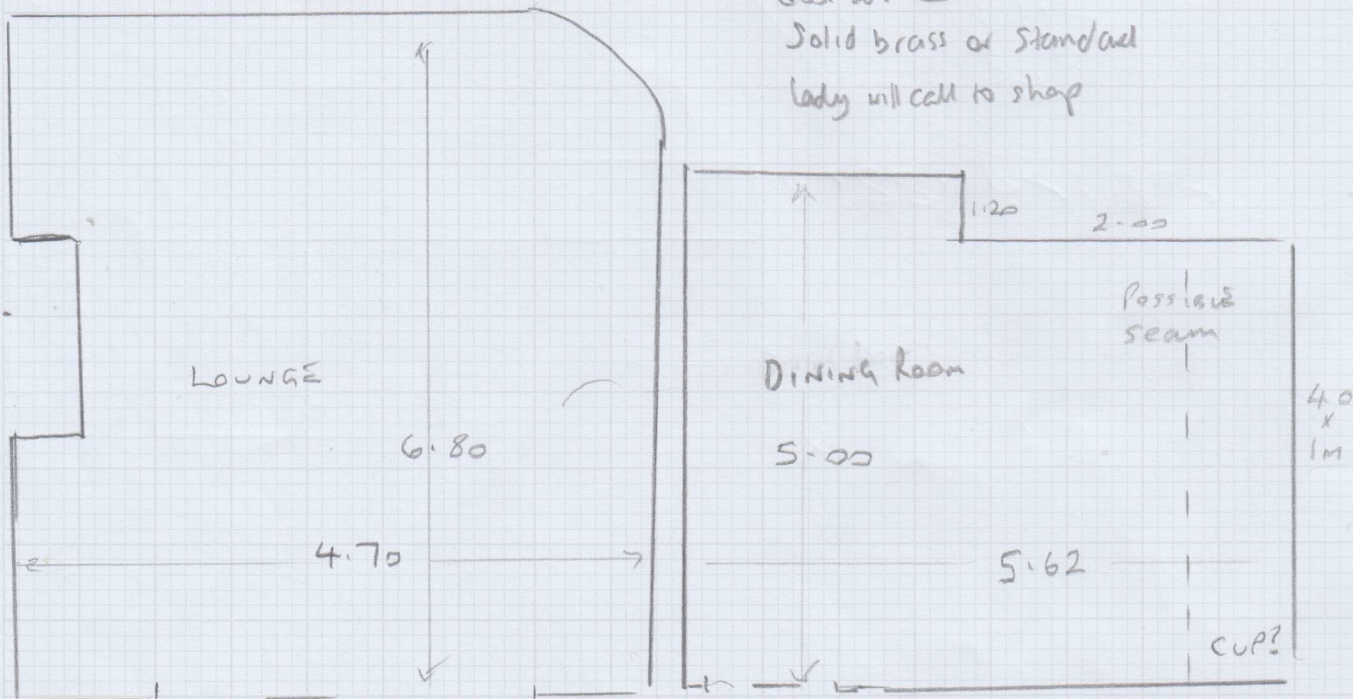

DOOR BAR
ON S34355

FITTING
Nov 30th Paid deposit already
for lounge/dining
room

mrcarpet
RESIDENTIAL

Job No: S34493
Name: Ward-Jones
Address: 40 FAIRACRES
SWIS SLX
Tel: _____
Sheet: _____ of: _____

door bar colour TBC
Solid brass or standard
lady will call to shop

NEEDS TO BE MEASURED AGAIN WHEN FITTED CUPBOARDS

ARE INSTALLED

DO NOT ORDER FROM SIZES BELOW -

CUTS

6.90 x 5m ✓

5.10 x 5m ✓

4.00 x 1m ✓

CHECKED BY RH
ORDER THE SIZES