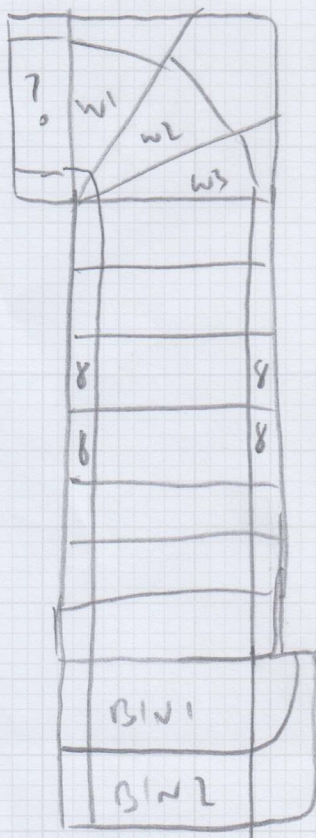

Job No: 534527

Name:

Address:

Tel:

Sheet:

1/1

FULL WOOD PINEP

RISER = 17 x 84

? TBC - IF CUST WANTS A RUNNER HERE

1 x ST = 42 x 84

W1 = 63 x 97

W2 = 71 x 119

W3 = 69 x 82

7 x ST = 44 x 84

BIN 1 = 45 x 103

BIN 2 = 61 x 127

FERRARA FAL013

2 x 4m

8cm GAP ON 7xST + BIN 1 + BIN 2

200 x 400