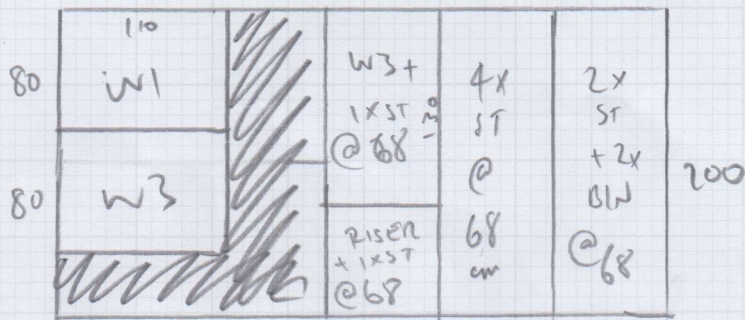

Job No: 534527

Name:

Address:

Tel:

Sheet:

1/1

FULL WOOD PINEP

RISER = 17 x 84

? TBC - IF CUST WANTS A RUNNER HERE

1 x ST = 42 x 84

W1 = 63 x 97

W2 = 71 x 119

W3 = 69 x 82

7 x ST = 44 x 84

BIN 1 = 45 x 103

BIN 2 = 61 x 127

FERRARA FAL013

2 x 4m

8cm GAP ON 7xST + BIN 1 + BIN 2

200 x 400