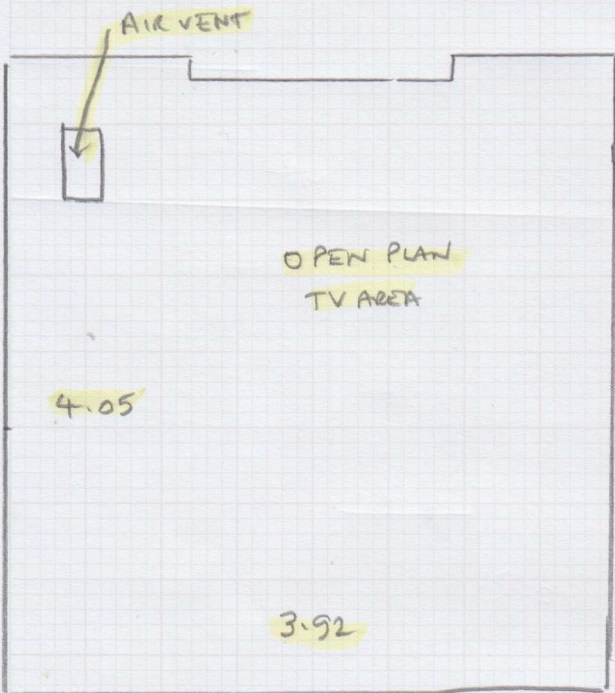

mrcarpet
DESIGNS FOR FLOORS

Job No: **S34535**

Name:

Address:

Tel:

Sheet: of:

CUT 4.15 x 4m