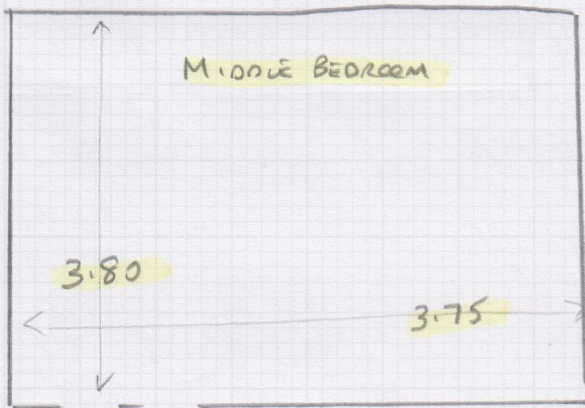

Job No: S34542

Name: Hawk

Address:

Tel:

Sheet: 1 of 1.

3 CUTS REVOLUTION SUPREME

4.30 x 4MT = Rear bed

3.90 x 4MT = Middle bed

5.60 x 4MT = Front Bed

COLOUR: 69 ONYX

POSSIBLE SMALL JOIN IN FIREPLACE
OR SILVER SIN IN GRATE
LADY WILL DECIDE ON DAY