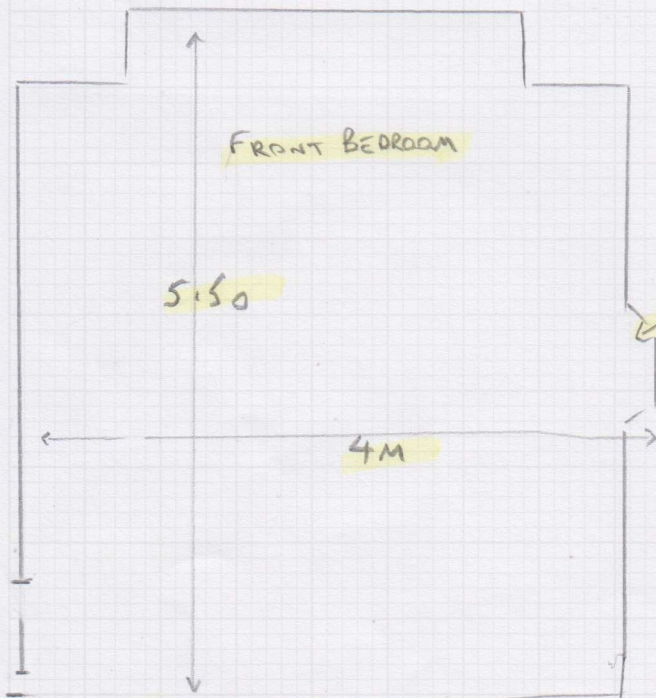

Job No: S34542

Name: Hawk

Address:

Tel:

Sheet: 1 of 1.

3 CUTS REVOLUTION SUPREME

4.30 x 4MT = Rear bed

3.90 x 4MT = Middle bed

5.60 x 4MT = Front Bed

COLOUR: 69 ONYX

POSSIBLE SMALL JOIN IN FIREPLACE
OR SILVER SIN IN GRATE
LADY WILL DECIDE ON DAY