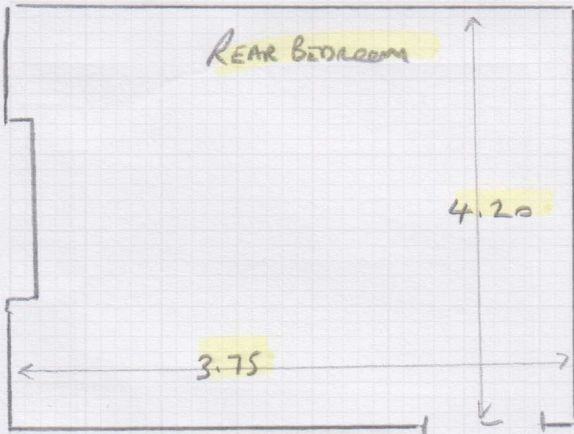

Job No: S34542

Name: Hawk

Address:

Tel:

Sheet: 1 of 1.

3 CUTS REVOLUTION SUPREME

4.30 x 4MT = Rear bed

3.90 x 4MT = Middle bed

5.60 x 4MT = Front Bed

COLOUR: 69 ONYX

POSSIBLE SMALL JOIN IN FIREPLACE
OR SILVER SIN IN GRATE
LADY WILL DECIDE ON DAY