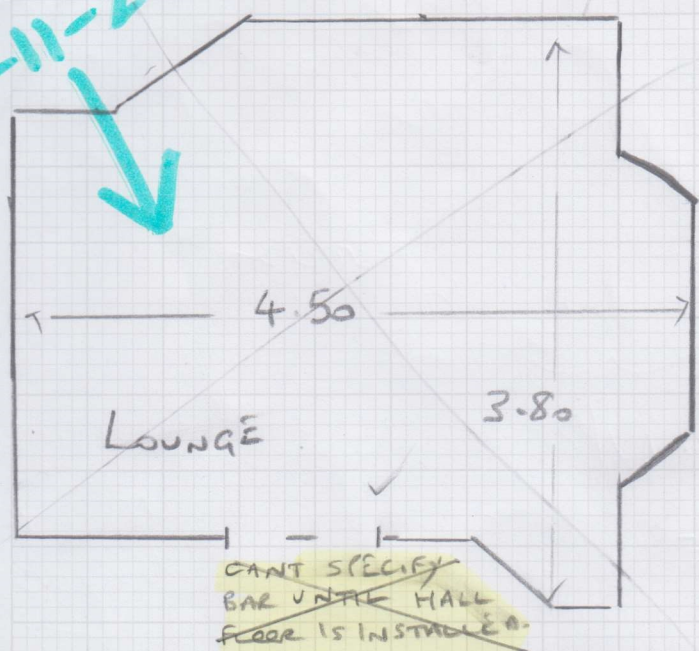

CUT PLAN

24-11-23
↓

NOTE
NETT
MEASUREMENTS

mrcarpet
DESIGNS FOR FLOORS
Job No: 534545
Name: Bromley
Address: 9 MUIRDOWN AVENUE
SW14 8JX
Tel: 07810 634420
Sheet: 1 OF 1

OSBOURNE COBBLE
SEAL 08
CURRENTLY
(1 of 1)

LEAVE
CARPET
LONG
DO NOT
CUT IN
TO EXISTING
DOOR

- ✓ W1: 70 x 70
- ✓ W2: 1.10 x 80
- ✓ W3: 90 x 70
- ✓ W4: 70 x 80
- ✓ W5: 88 x 75
- ✓ W6: 1.0 x 70
- ✓ W7: 80 x 70
- ✓ W8: 80 x 70
- ✓ W9: 1.0 x 80
- ✓ W10: 90 x 70
- ✓ W11: 80 x 70