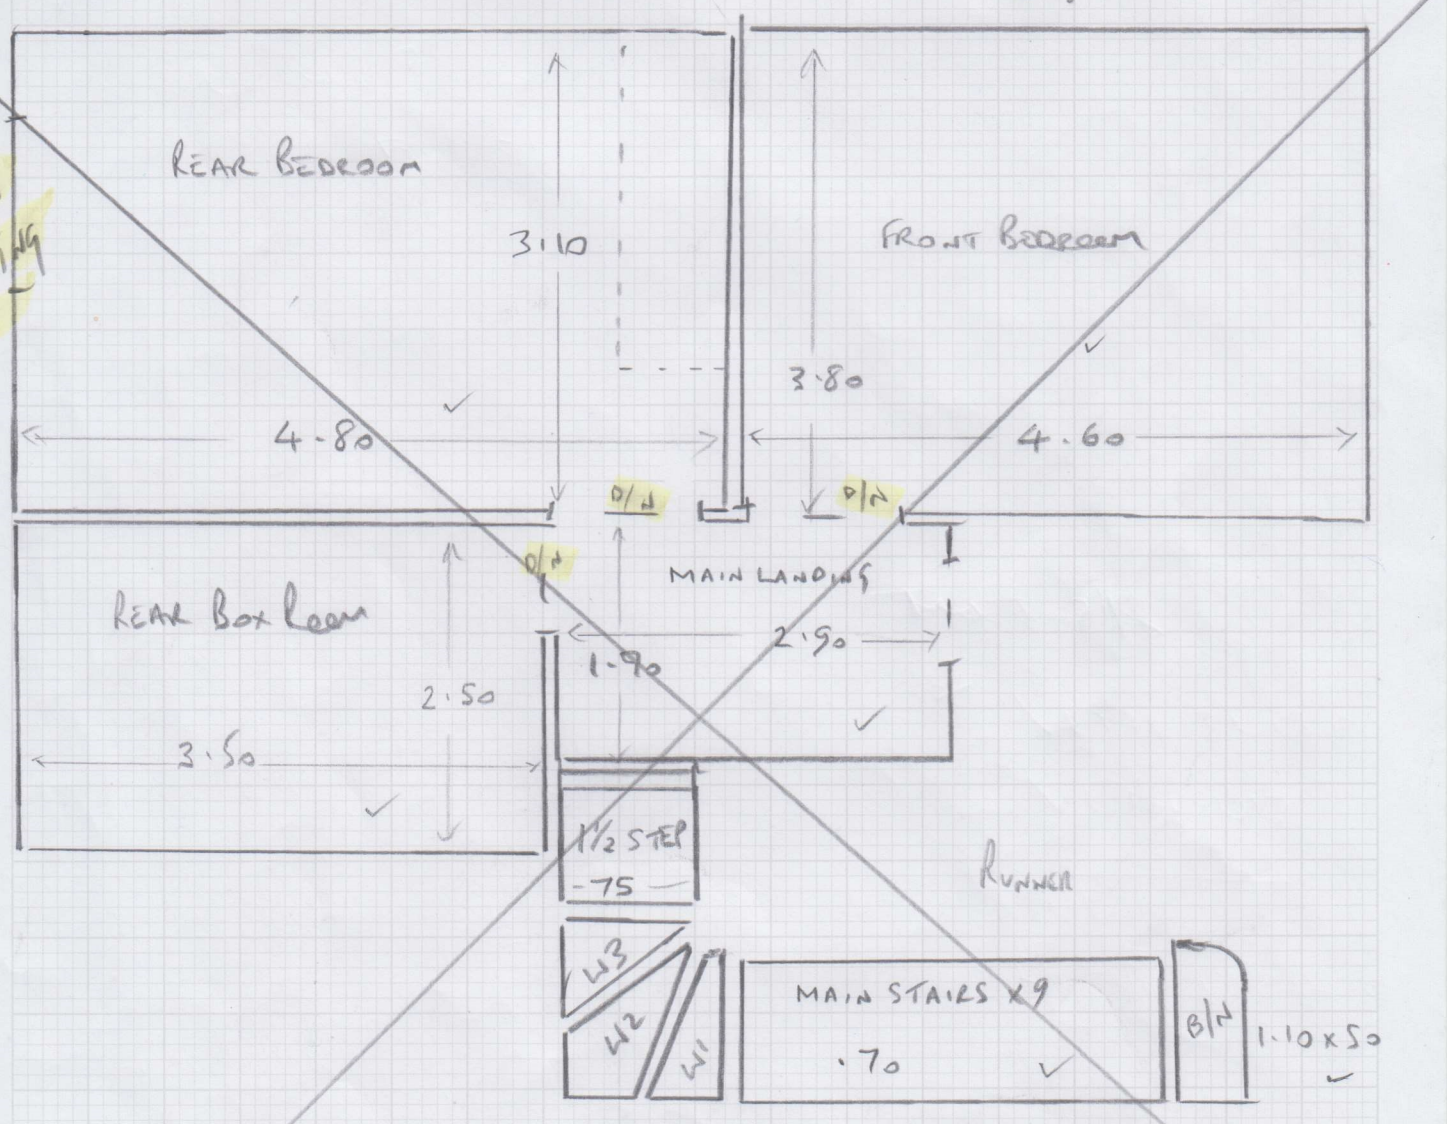

CUT PLAN

24-11-23
↓

NOTE
NETT
MEASUREMENTS

mrcarpet
DESIGNS FOR FLOORS
Job No: 534545
Name: Bromley
Address: 9 MUIRDOWN AVENUE
SW14 8JX
Tel: 07810 634420
Sheet: 1 OF 1

OSBOURNE COBBLE
SEAL 08
CURRENTLY
(1 of 1)

LEAVE
CARPET
LONG
DO NOT
CUT IN
TO EXISTING
DOOR

- ✓ W1: 70 x 70
- ✓ W2: 1.10 x 80
- ✓ W3: 90 x 70
- ✓ W4: 70 x 80
- ✓ W5: 88 x 75
- ✓ W6: 1.0 x 70
- ✓ W7: 80 x 70
- ✓ W8: 80 x 70
- ✓ W9: 1.0 x 80
- ✓ W10: 90 x 70
- ✓ W11: 80 x 70