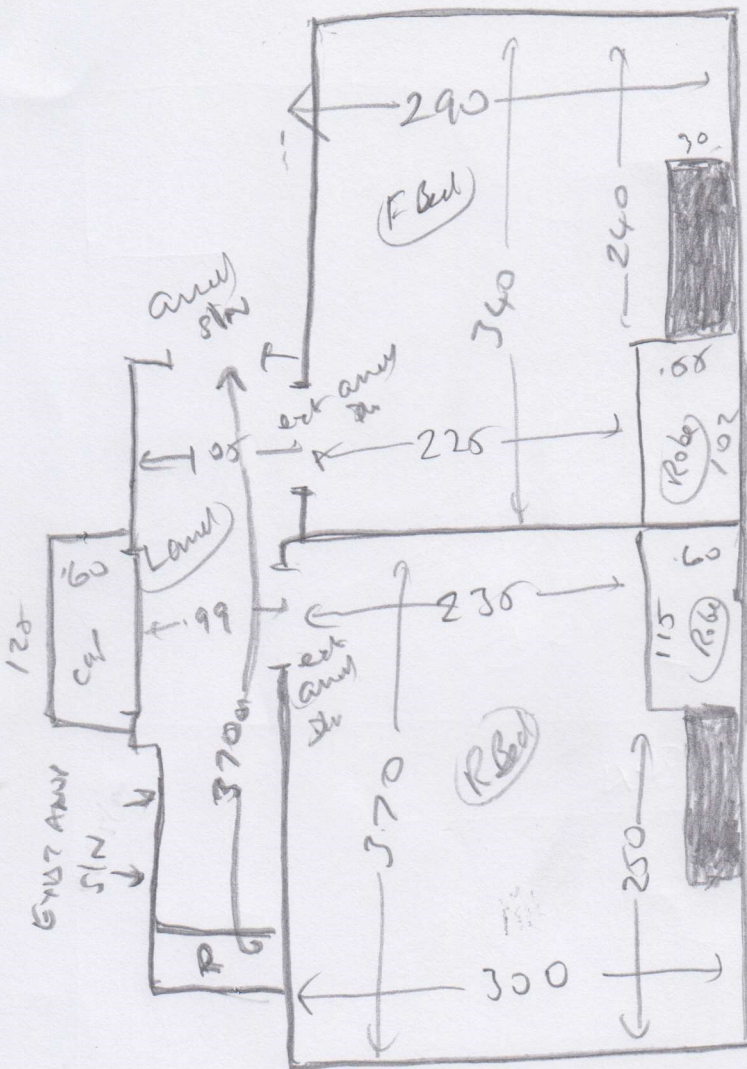

S33459

Mrs H SNIPP
 97 Archway Street
 Barnes
 SW13 0AN

Brooklyn Blo
 5.15 x 4m WO1
 4.20 x 4m

Existing sledge

1 or 2

Layout

S33459

SNIPP

was
ulo
est sk
M/P (*3)

was
ulo
est sk
M/P * 2 (large bed)

- (2) 0437073

43

was
ulo
est sk

- 1/2 Land 1.03m x 1.52

- (10) 0427073

(2022)