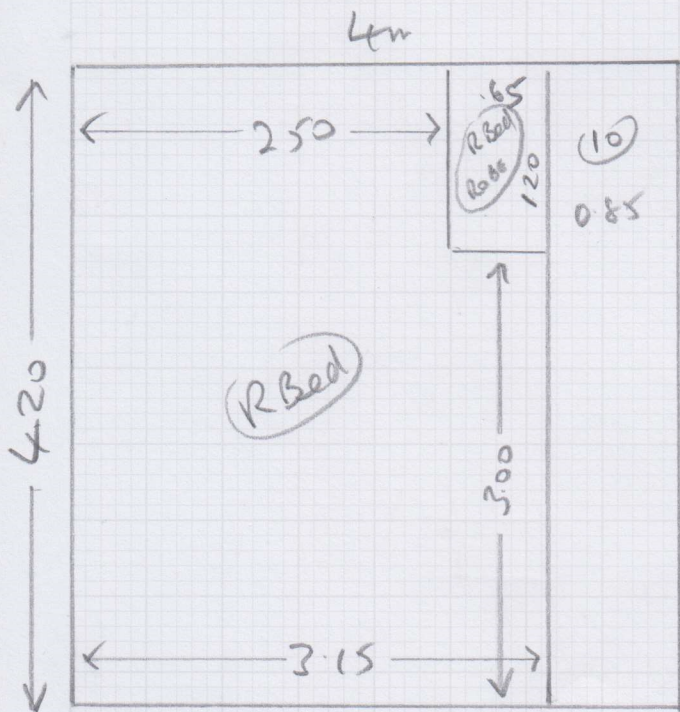

S33459

Mrs H SNIPP
 97 Archway Street
 Barnes
 SW13 0AN

Brooklyn Blo
 5.15 x 4m WO1
 4.20 x 4m

Existing sledge

1 or 2

Layout

S33459

SNIPP

was
ulo
est sk
M/P (*3)

was
ulo
est sk
M/P * 2 (large bed)

- (2) 0437073

43

was
ulo
est sk

- 1/2 Land 1.03m x 1.52

- (10) 0427073

(2022)