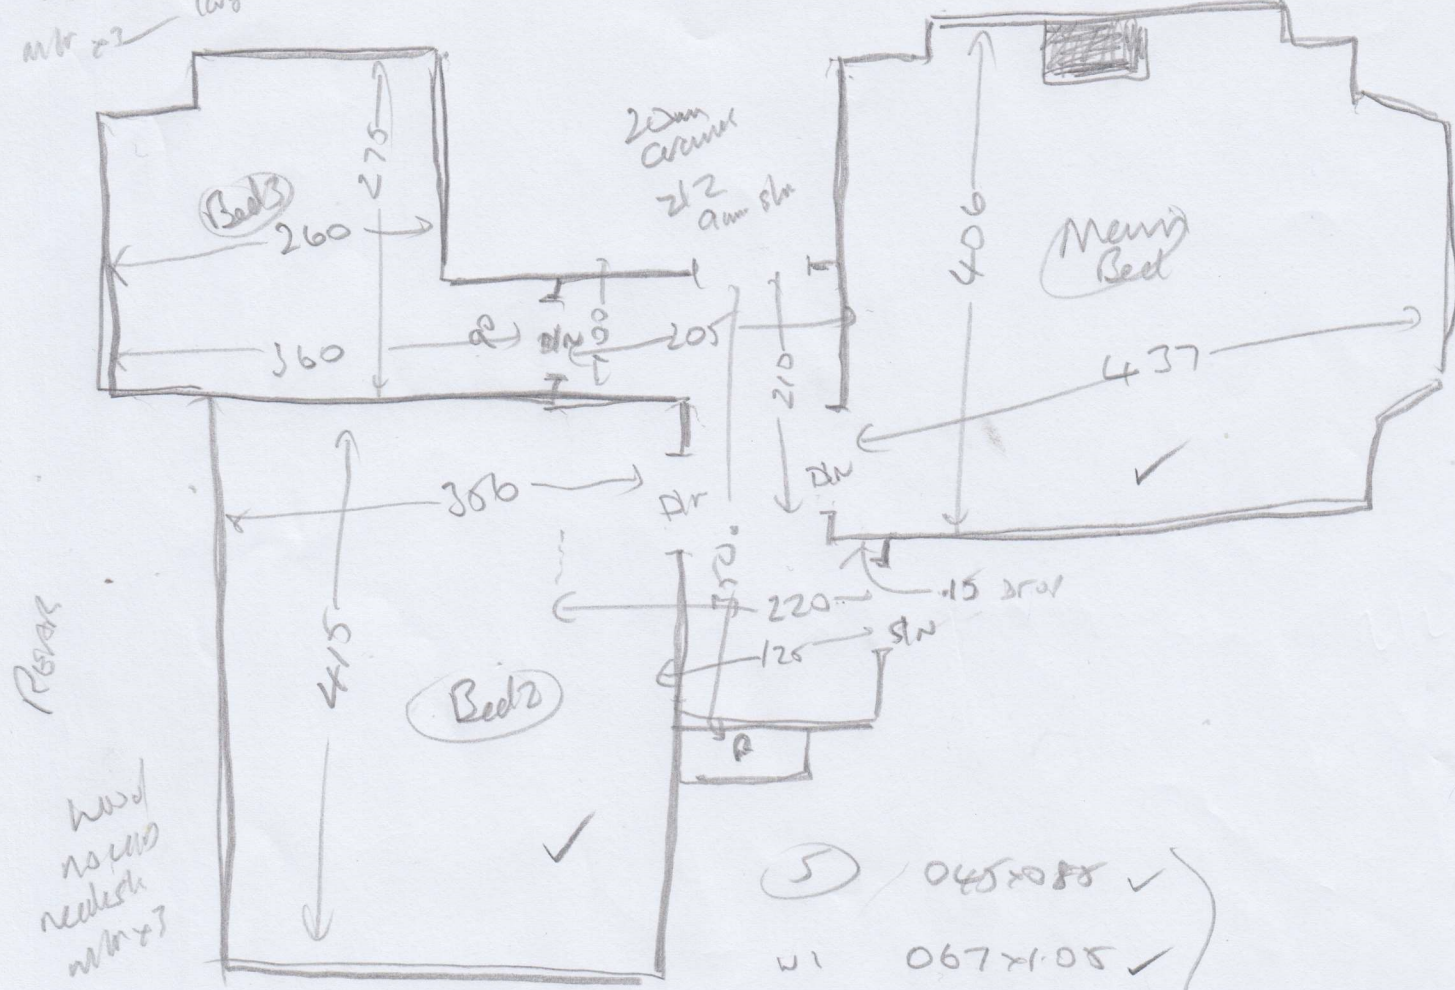

S33975  
112

wood  
no wood  
needs  
mbr 22 large wood

wood  
no wood  
needs sh  
mbr 24  
V. last  
raise

Rear  
wood  
no wood  
needs  
mbr 23

- ⑤ 045 x 085 ✓
- w1 067 x 105 ✓
- w2 074 x 124 ✓
- w3 073 x 087 ✓
- ⑤ 045 x 085 ✓
- 1/6 land 1.12 x 0015
- BLN 048 x 120 ✓

wood  
no wood  
needs  
sh

1.00  
1 x 2  
3 x 2  
9 x 10  
grapes

878 6295  
Femmens  
17 MARCH

Cost to remove bedding prior to new arrived  
to clear large wardrobes " " "

075656 00010

5m

Job No: S33975  
Name: STUBBS  
Address: 7 HERTFORD AVE  
SW14 8EE  
Tel:  
Sheet: 2/2

14.95

74.75<sup>2</sup>m