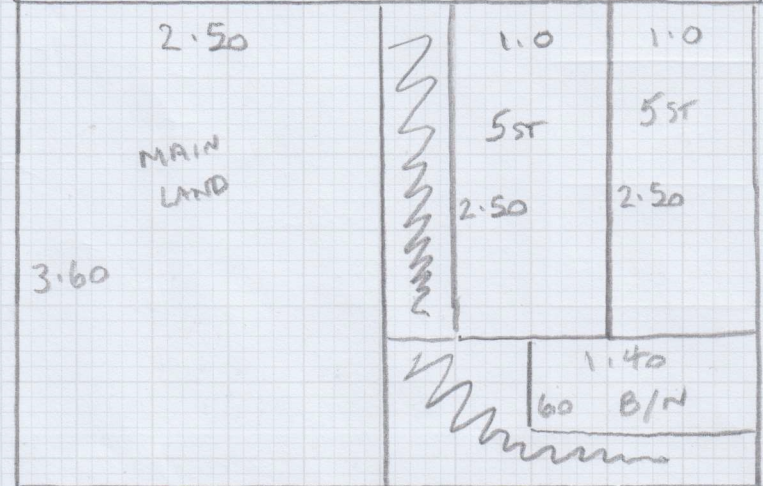

5m

Job No: S33975
Name: STUBBS
Address: 7 HERTFORD AVE
SW14 8EE
Tel:
Sheet: 2/2

14.95

74.75²m