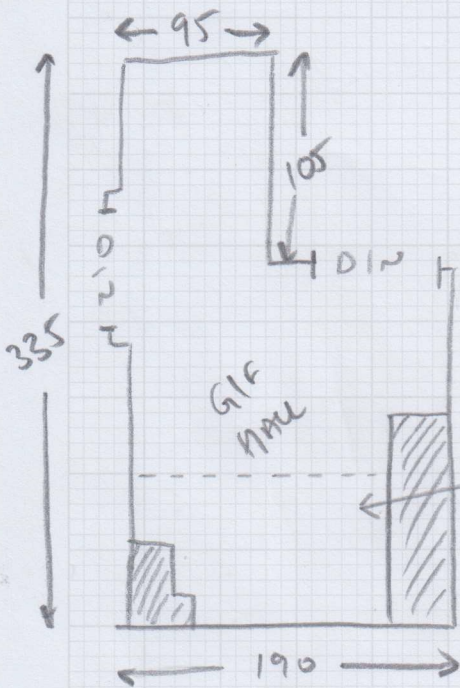

LANO ZEN 0552

Job No: 534256

Name: \_\_\_\_\_

Address: \_\_\_\_\_

Tel: \_\_\_\_\_

Sheet: 10/11

2x smd = 43x90

13xST = 42x78

COIR DISCUSS W/ HIRE TO KMSH.

2.70 SQ EDGE

1.50 x 2M COIR MAT NAT

(FRIDAY 11.10.24 - FRIDAY FIT.)