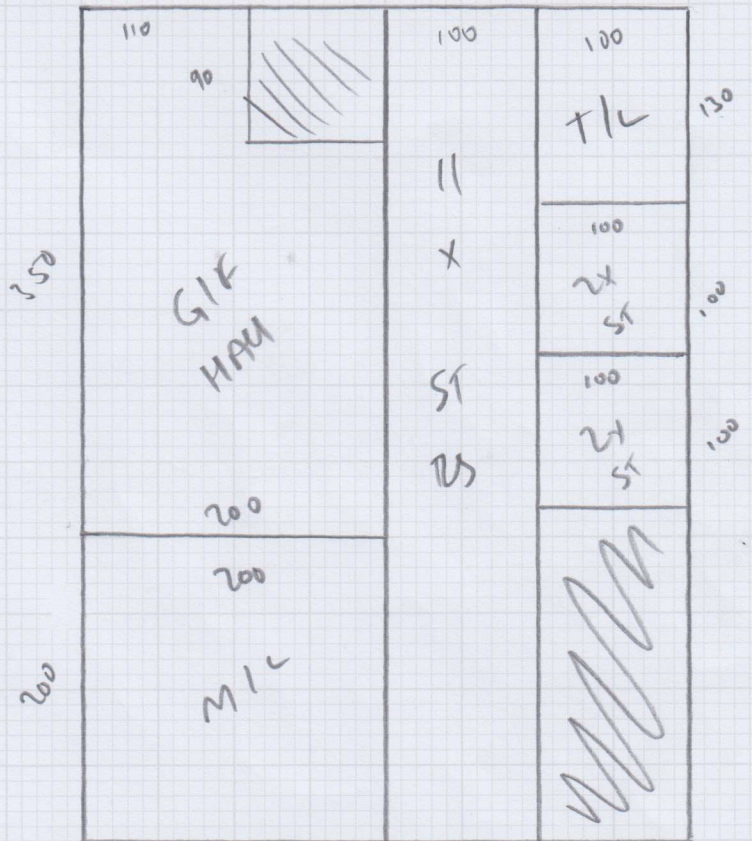

LANO ZEN 0552

Job No: 534256

Name: \_\_\_\_\_

Address: \_\_\_\_\_

Tel: \_\_\_\_\_

Sheet: 10/11

2x smd = 43x90

13xST = 42x78

COIR DISCUSS W/ HIRE TO KMSH.

2.70 SQ EDGE

1.50 x 2M COIR MAT NAT

(FRIDAY 11.10.24 - FRIDAY FIT.)