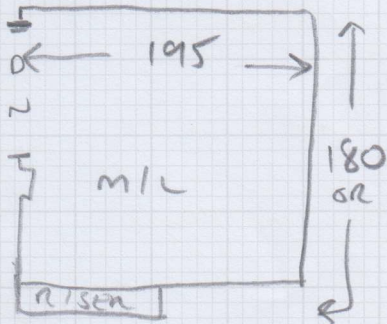

LANO ZEN 0552

Job No: 534256

Name: \_\_\_\_\_

Address: \_\_\_\_\_

Tel: \_\_\_\_\_

Sheet: 10/11

2x smd = 43x90

13xST = 42x78

COIR DISCUSS W/ HIRE TO KMSH.

2.70 SQ EDGE

1.50 x 2M COIR MAT NAT

(FRIDAY 11.10.24 - FRIDAY FIT.)