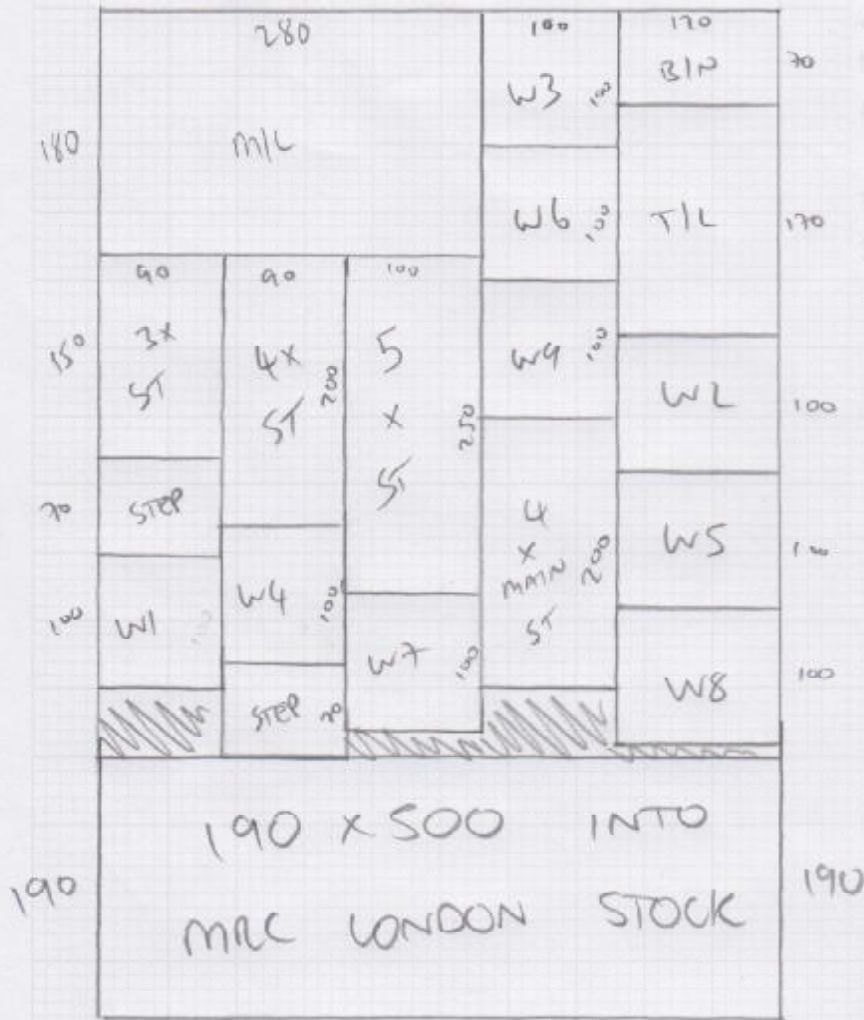

PLANS / ORDER COMPL

mrcarpet  
DESIGNS FOR STAIRS

Job No: 534362  
Name: MATTHEWS

Address:

1/2

ROYALTY COE-SILK

- W1 85 x 80 ✓
- W2 110 x 85 ✓
- W3 65 x 85 ✓
- W4 90 x 80 ✓
- W5 1.0 x 85 ✓
- W6 65 x 85 ✓
- W7 80 x 80 ✓
- W8 110 x 85 ✓
- W9 67 x 90 ✓
- B/A 1.10 x 65 ✓

All  
Name  
Address  
Tel  
Street

2/2

550 x 500

27.50 ML  
OF CPT TO  
FIT

190 x 500  
INTO STOCK

(740 x 500  
ORDERED)