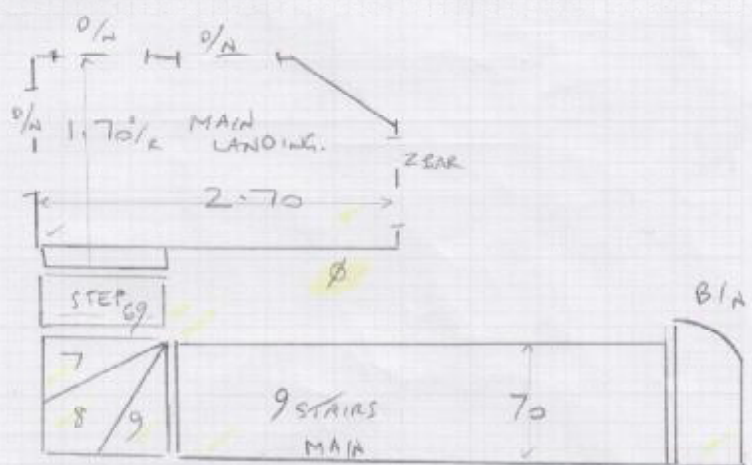

PLANS / ORDER COMPL

mrcarpet  
DESIGNS FOR STAIRS

Job No: 534362  
Name: MATTHEWS

Address:

1/2

ROYALTY COE-SILK

- W1 85 x 80 ✓
- W2 110 x 85 ✓
- W3 65 x 85 ✓
- W4 90 x 80 ✓
- W5 1.0 x 85 ✓
- W6 65 x 85 ✓
- W7 80 x 80 ✓
- W8 110 x 85 ✓
- W9 67 x 90 ✓
- B/A 1.10 x 65 ✓

All  
Name  
Address  
Tel  
Street

2/2

550 x 500

27.50 ML  
OF CPT TO  
FIT

190 x 500  
INTO STOCK

(740 x 500  
ORDERED)