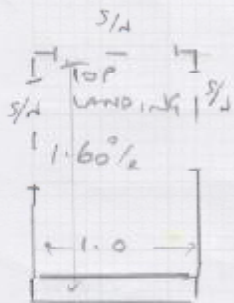

PLANS / ORDER COMPL

mrcarpet  
DESIGNS FOR STAIRS

Job No: 534362  
Name: MATTHEWS

Address:

1/2

ROYALTY COE-SILK

- W1 85 x 80 ✓
- W2 110 x 85 ✓
- W3 65 x 85 ✓
- W4 90 x 80 ✓
- W5 1.0 x 85 ✓
- W6 65 x 85 ✓
- W7 80 x 80 ✓
- W8 110 x 85 ✓
- W9 67 x 90 ✓
- B/A 1.10 x 65 ✓

All  
Name  
Address  
Tel  
Street

2/2

550 x 500

27.50 ML  
OF CPT TO  
FIT

190 x 500  
INTO STOCK

(740 x 500  
ORDERED)