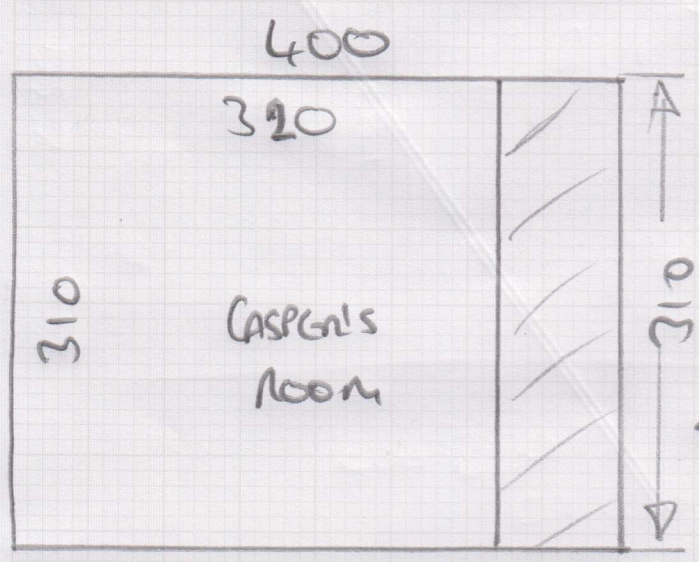

Job No: 534510  
 Name: PULLEN  
 Address: 103  
 Tel:  
 Sheet: of:

Revolution Supreme  
 - STONE 372

← Melissa's Room = 320 x 400

Revolution Supreme  
 - BISCUIT 70

← Casper's Room = 310 x 400

Revolution Supreme  
 - GRANITE 174

← Loft Room = 435 x 500

Job No: S 34510  
 Name: POLLEN

Address:

Tel:  
 Sheet: 2 of 3

~~MELLIS Room  
 Revolution Supreme Stone 372  
 3-20 x 4m~~

~~CASPER'S Room  
 Revolution Supreme  
 3.10 x 4m Biscuit 70~~

~~LOFT Room Revolution Supreme Granite 174  
 4-35 x 5m~~

ALTERNATIVE FLOORING.  
ANYWHERE ROPE NATURAL 8060

Job No: 534510  
Name: POLLEN  
Address:

Tel: 30 of 3  
Sheet: 1 of 2

Mellias room  
Low sub - STONE 372.

Low sub  
35017 70  
Caspers Room

Low sub  
Granite 174

- W1 85 x 70
- W2 1.10 x 75
- W3 1.10 x 85
- W4 80 x 75

Length may reduce  
by 600 FITTED WARDROBES