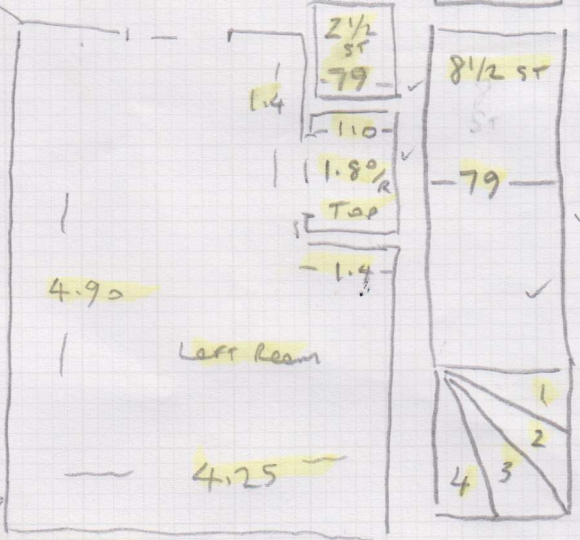

Job No: 534510  
 Name: PULLEN  
 Address: 103  
 Tel:  
 Sheet: of:

Revolution Supreme  
 - STONE 372

← Melissa's Room = 320 x 400

Revolution Supreme  
 - BISCUIT 70

← Casper's Room = 310 x 400

Revolution Supreme  
 - GRANITE 174

← Loft Room = 435 x 500

Job No: S 34510  
 Name: POLLEN

Address:

Tel:  
 Sheet: 2 of 3

~~MELLIS Room  
 Revolution Supreme Stone 372  
 3-20 x 4m~~

~~CASPER'S Room  
 Revolution Supreme  
 3.10 x 4m Biscuit 70~~

~~LOFT Room Revolution Supreme Granite 174  
 4-35 x 5m~~

ALTERNATIVE FLOORING.  
ANYWHERE ROPE NATURAL 8060

Job No: 534510  
Name: POLLEN  
Address:

Tel: 30 of 3  
Sheet: 1 of 2

Mellias room  
Low sub - STONE 372.

Low sub  
35017 70  
Caspers Room

Low sub  
Granite 174

- W1 85 x 70
- W2 1.10 x 75
- W3 1.10 x 85
- W4 80 x 75

Length may reduce  
by 600 FITTED WARDROBES