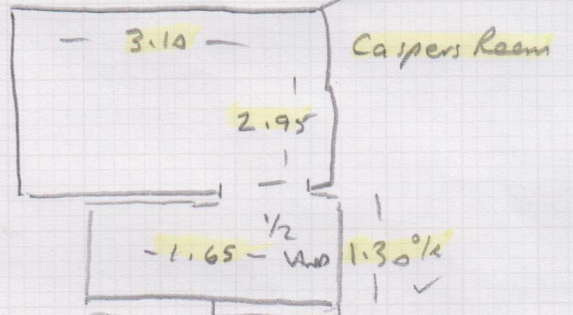

Job No: 534510  
 Name: PULLEN  
 Address: 103  
 Tel:  
 Sheet: of:

Revolution Supreme  
 - STONE 372

← Melissa's Room = 320 x 400

Revolution Supreme  
 - BISCUIT 70

← Casper's Room = 310 x 400

Revolution Supreme  
 - GRANITE 174

← Loft Room = 435 x 500

Job No: S 34510  
 Name: POLLEN

Address:

Tel:  
 Sheet: 2 of 3

~~MELLIS Room  
 Revolution Supreme Stone 372  
 3-20 x 4m~~

~~CASPER'S Room  
 Revolution Supreme  
 3.10 x 4m Biscuit 70~~

~~LOFT Room Revolution Supreme Granite 174  
 4-35 x 5m~~

ALTERNATIVE FLOORING.  
ANYWHERE ROPE NATURAL 8060

Job No: 534510  
Name: POLLEN  
Address:

Tel: 30 of 3  
Sheet: 1 of 2

Mellias room  
Low sub - STONE 372.

Low sub  
35017 70  
Caspers Room

Low sub  
Granite 174

- W1 85 x 70
- W2 1.10 x 75
- W3 1.10 x 85
- W4 80 x 75

Length may reduce  
by 600 FITTED WARDROBES