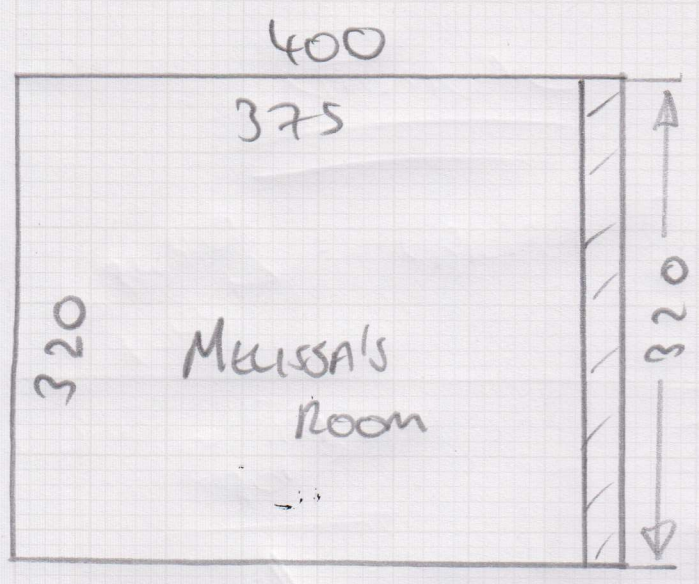

Job No: 534510  
 Name: PULLEN  
 Address: 103  
 Tel:  
 Sheet: of:

Revolution Supreme  
 - STONE 372

← Melissa's Room = 320 x 400

Revolution Supreme  
 - BISCUIT 70

← Casper's Room = 310 x 400

Revolution Supreme  
 - GRANITE 174

← Loft Room = 435 x 500

Job No: S 34510  
 Name: POLLEN

Address:

Tel:  
 Sheet: 2 of 3

~~MELLIS Room  
 Revolution Supreme Stone 372  
 3-20 x 4m~~

~~CASPER'S Room  
 Revolution Supreme  
 3.10 x 4m Biscuit 70~~

~~LOFT Room Revolution Supreme Granite 174  
 4-35 x 5m~~

ALTERNATIVE FLOORING.  
ANYWHERE ROPE NATURAL 8060

Job No: 534510  
Name: POLLEN  
Address:

Tel: 30 of 3  
Sheet: 1 of 2

Mellias room  
Low sub - STONE 372.

Low sub  
35017 70  
Caspers Room

Low sub  
Granite 174

- W1 85 x 70
- W2 1.10 x 75
- W3 1.10 x 85
- W4 80 x 75

Length may reduce  
by 600 FITTED WARDROBES