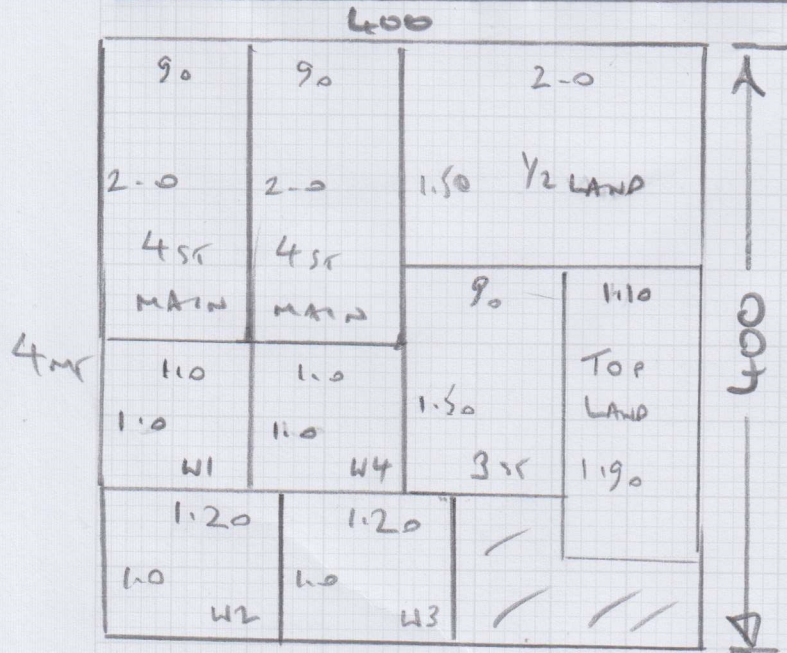

Job No: 534510  
 Name: PULLEN  
 Address: 103  
 Tel:  
 Sheet: of:

Revolution Supreme  
 - STONE 372

← Melissa's Room = 320 x 400

Revolution Supreme  
 - BISCUIT 70

← Casper's Room = 310 x 400

Revolution Supreme  
 - GRANITE 174

← Loft Room = 435 x 500

Job No: S 34510  
 Name: POLLEN

Address:

Tel:  
 Sheet: 2 of 3

~~MELLIS Room  
 Revolution Supreme Stone 372  
 3-20 x 4m~~

~~CASPER'S Room  
 Revolution Supreme  
 3.10 x 4m Biscuit 70~~

~~LOFT Room Revolution Supreme Granite 174  
 4-35 x 5m~~

ALTERNATIVE FLOORING.  
ANYWHERE ROPE NATURAL 8060

Job No: 534510  
Name: POLLEN  
Address:

Tel: 30 of 3  
Sheet: 1 of 2

Mellias room  
Low sub - STONE 372.