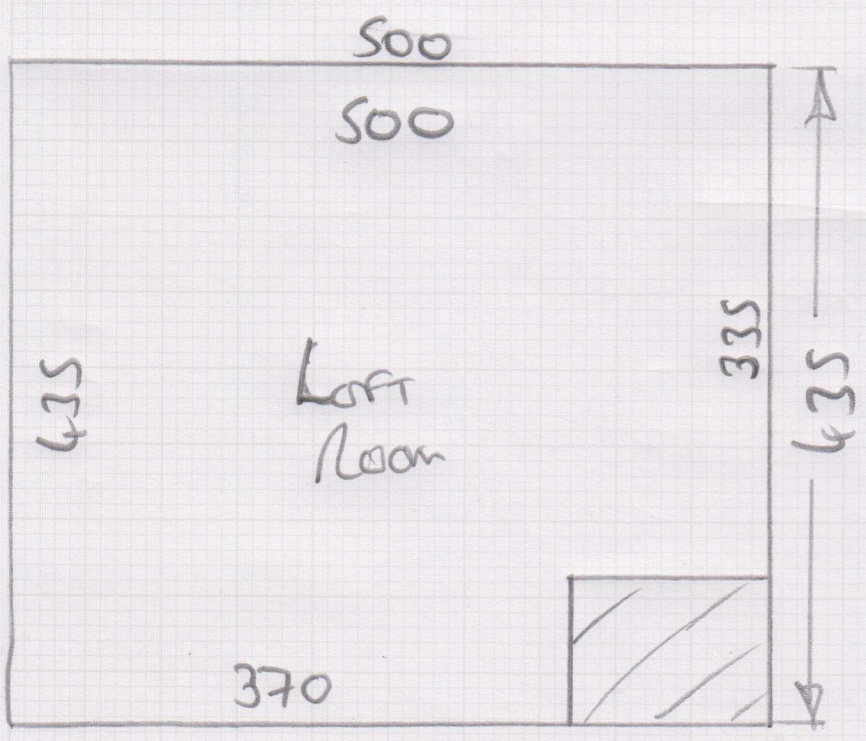

Job No: 534510  
 Name: PULLEN  
 Address: 103  
 Tel:  
 Sheet: of:

Revolution Supreme  
 - STONE 372

← Melissa's Room = 320 x 400

Revolution Supreme  
 - BISCUIT 70

← Casper's Room = 310 x 400

Revolution Supreme  
 - GRANITE 174

← Loft Room = 435 x 500

Job No: S 34510  
 Name: POLLEN

Address:

Tel:  
 Sheet: 2 of 3

~~MELLIS Room  
 Revolution Supreme Stone 372  
 3-20 x 4m~~

~~CASPER'S Room  
 Revolution Supreme  
 3.10 x 4m Biscuit 70~~

~~LOFT Room Revolution Supreme Granite 174  
 4-35 x 5m~~

ALTERNATIVE FLOORING.  
ANYWHERE ROPE NATURAL 8060

Job No: 534510  
Name: POLLEN  
Address:

Tel: 30 of 3  
Sheet: 1 of 2

Mellias room  
Low sub - STONE 372.

Low sub  
35017 70  
Caspers Room

Low sub  
Granite 174

- W1 85 x 70
- W2 1.10 x 75
- W3 1.10 x 85
- W4 80 x 75

Length may reduce  
by 600 FITTED WARDROBES