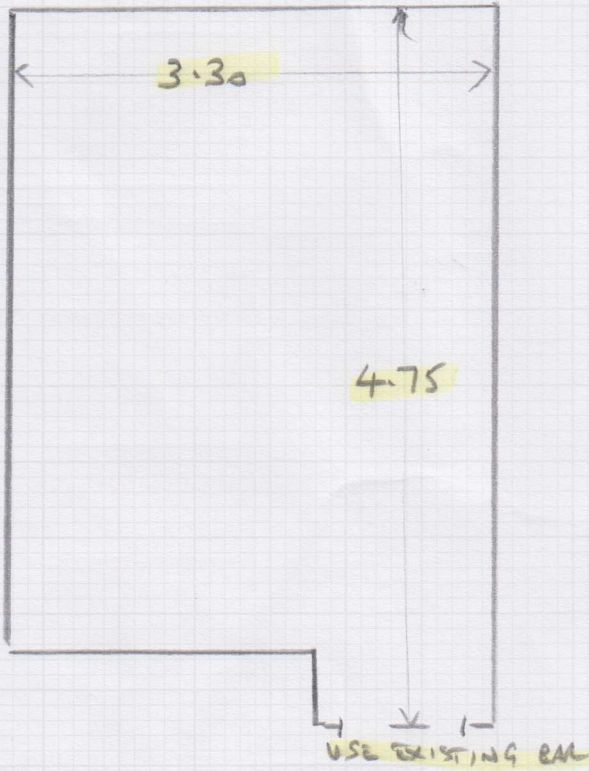

Job No: S34554

Name: Howard

Address:

Tel:

Sheet: 1 OF 1

TOP FLOOR BEDROOM

STOCK CARPET SIZE 5.60 x 4M

CUT DOWN TO

4.90 x 3.50M

ISLAM PEARL GREEN
MR CARPET STOCK.