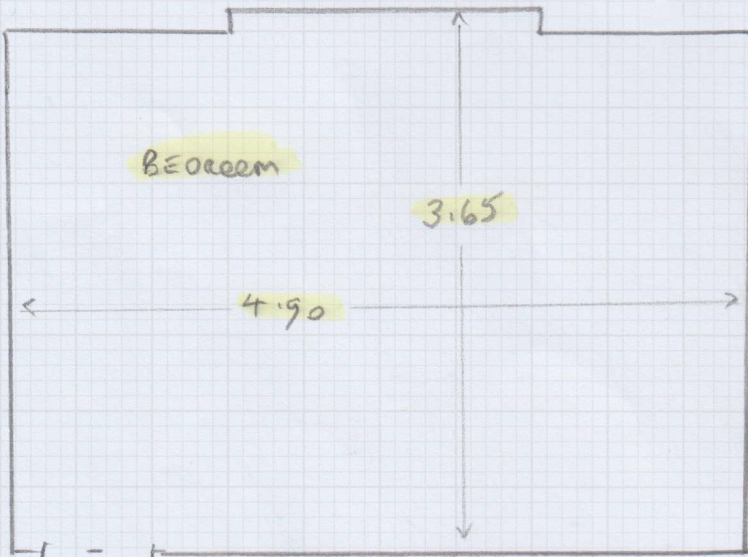

RUGS: 3.75 x 2.85
3.50 x 1.70

Job No: S 34565

Name: POTTER

Address:

Tel:

Sheet: (1) of (1)

CUT PLAN

Whip all round yarn to match
Wool HERRINGBONE
ZIG ZAG NATURAL

LATER DATE.

BEDROOM

only. (1) 7/2

ARRIVE BY 8:30

(*)

Wool BERBER colour: TANNY

ISSUED

CUT 3.75 x 5MT ✓