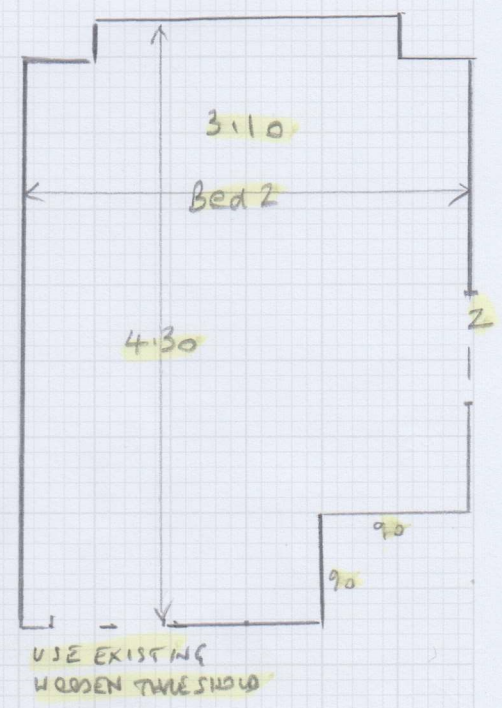

Job No: S34609
Name: LETS IN SOUTHFIELDS.

Address:

Tel:

Sheet: 1/2

Car Pans →

4.40 x 4.00 m

6.00 x 4.00 m.

NALUES RIB DESERT.

Job No:

Name:

Address:

Tel:

Sheet: 2/2

Cut 2 Bedroom 1 = 6.00 x 4m
 4m

2 cuts = 4.40 x 4m - BED 2
 6.00 x 4 - BED 1