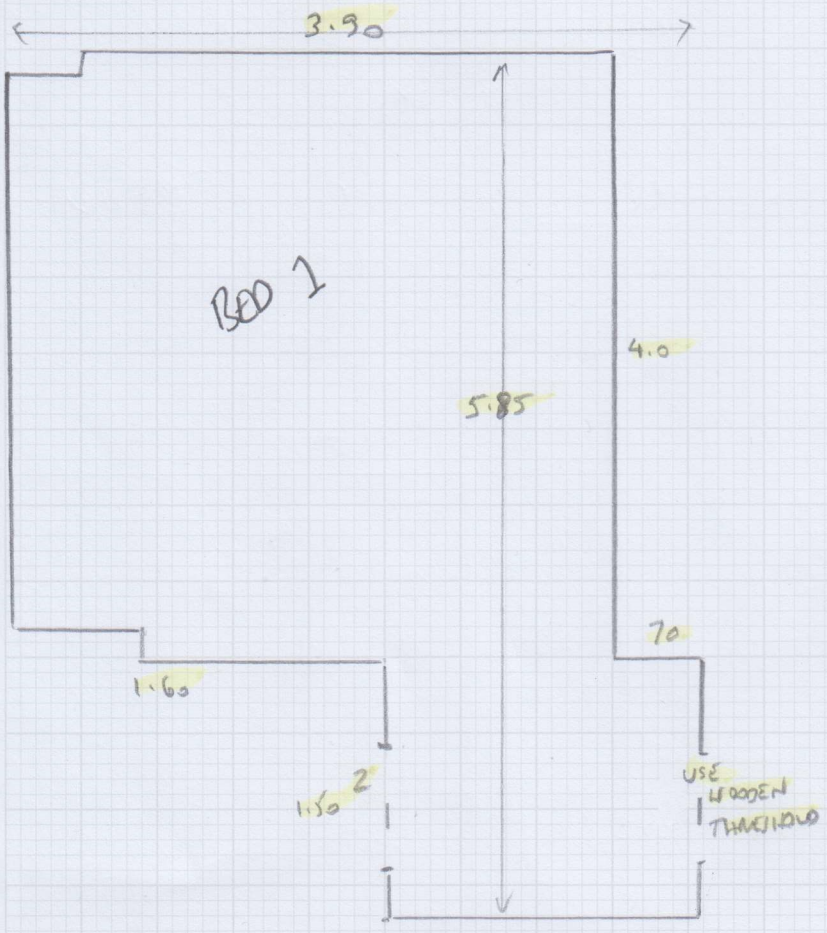

Job No: S34609
Name: LETS IN SOUTHFIELDS.

Address:

Tel:

Sheet: 1/2

Car Pans →

4.40 x 4.00 m

6.00 x 4.00 m.

NALUES RIB DESERT.

Job No:

Name:

Address:

Tel:

Sheet: 2/2

Cut 2 Bedroom 1 = 6.00 x 4m
 4m

2 cuts = 4.40 x 4m - BED 2
 6.00 x 4 - BED 1