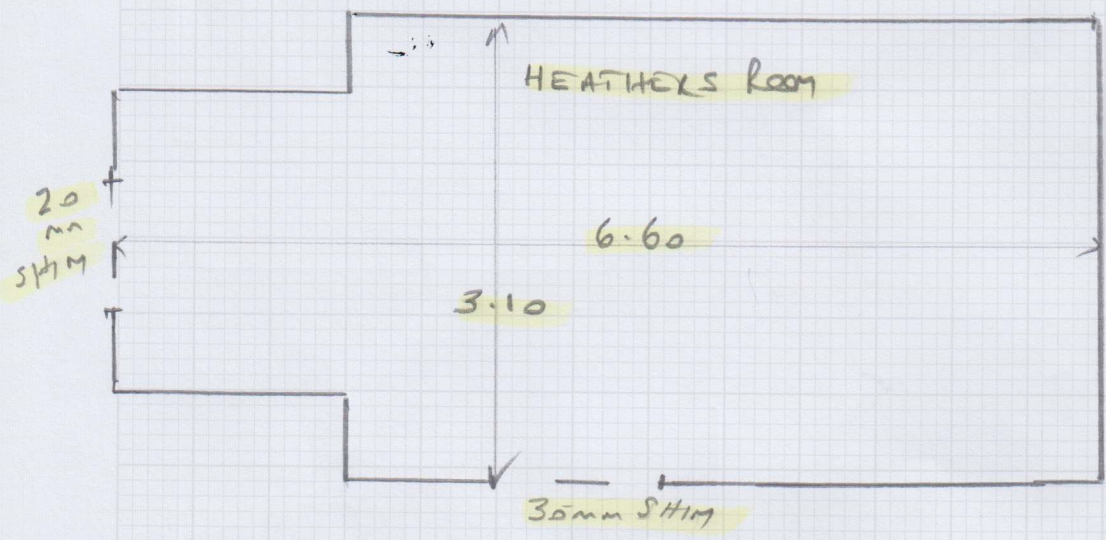

WESTEX. EXQUISIT VENTURE PEBBLE

6.75 x 3.66

5.75 x 5.00

mrcarpet

Job No: S34613

Name: RUBIX

Address:

Tel:

Sheet: 10F1

CUT = 6.75 x 3.66

CUT: 5.75 x 5m