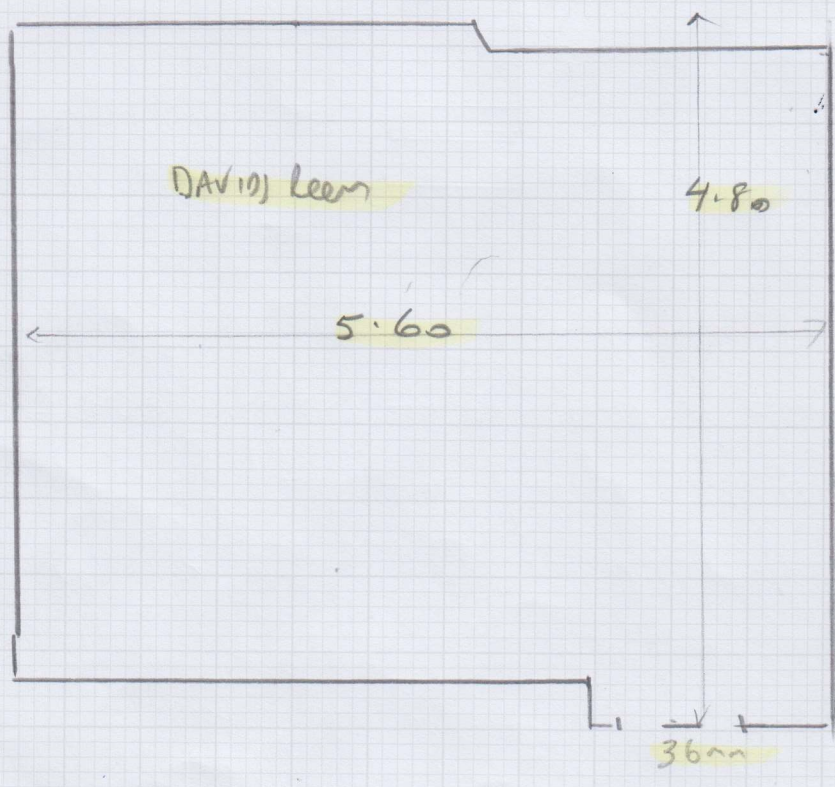

WESTEX. EXQUISIT VENTURE PEBBLE

6.75 x 3.66

5.75 x 5.00

mrcarpet

Job No: S34613

Name: RUBIX

Address:

Tel:

Sheet: 10F1

CUT = 6.75 x 3.66

CUT: 5.75 x 5m