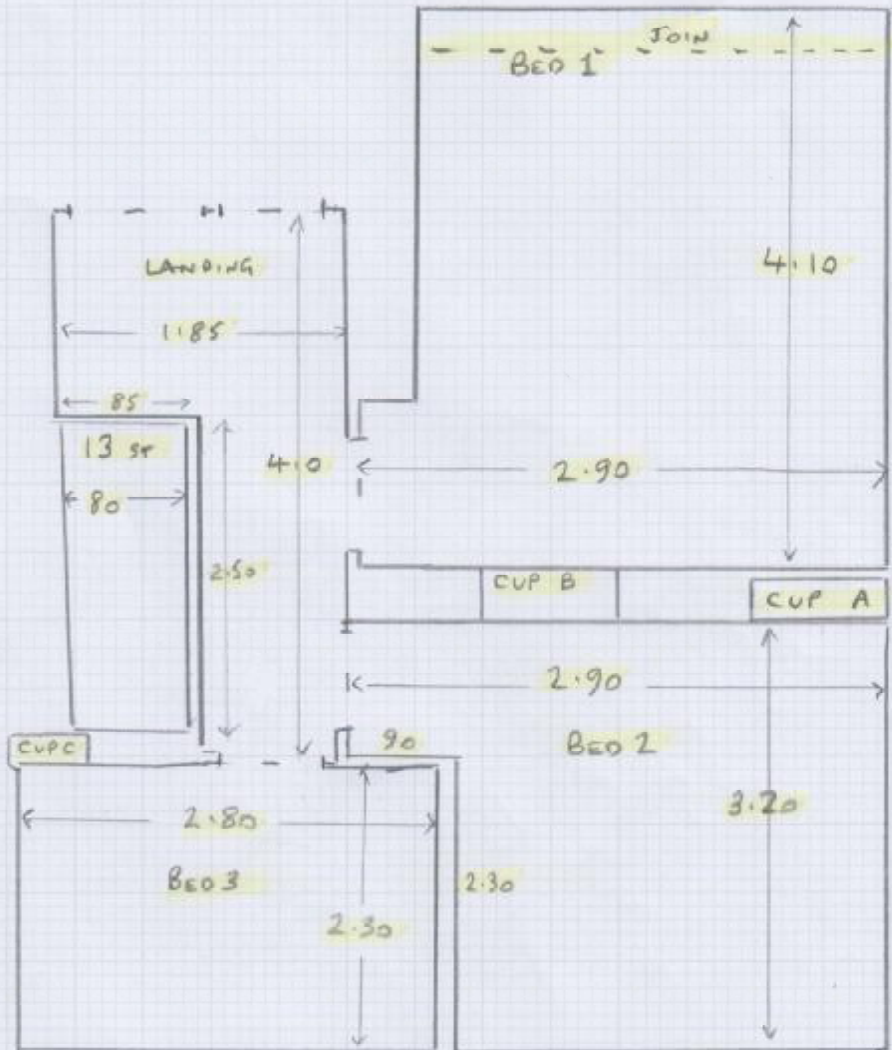

534626
 LETS INDUSTRIALS

(1 of 2)

Revolution
SUPREME - STABLE

- 300 x 400
- 300 x 400
- 240 x 400
- 410 x 400

Let's Home SABLE

mrcarpets

Job No: S34626

Name: LETS IN SARRAVELOR

Address: 1 Bell Drive

Tel:

Sheet: 10F2

CUP A = 1.25 x 70 Bed 1

CUP B = 70 x 65 Bed 2

CUP C = 50 x 90 Bed 3