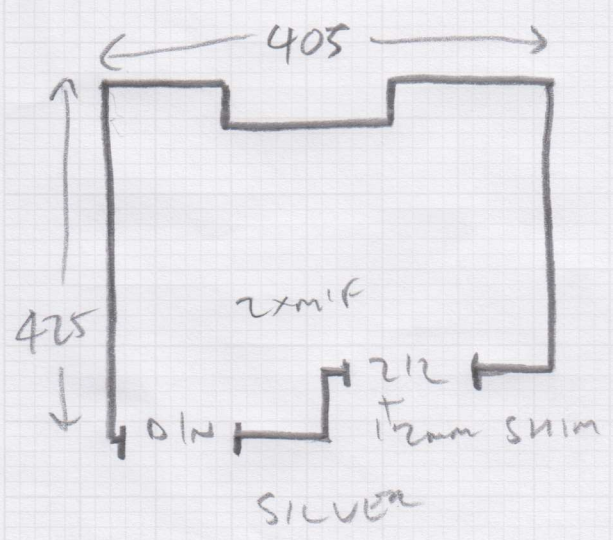

Job No: 534634
Name: TWEED!
Address:
Tel:
Sheet: |||

CLEVELAND CLE 010
4.15 x 5.00m.

- ULD net
- ~~WOOD~~ 5x51E
- SILVER BAM
- SHIM TO ENSURE - 12mm
- 2x mif