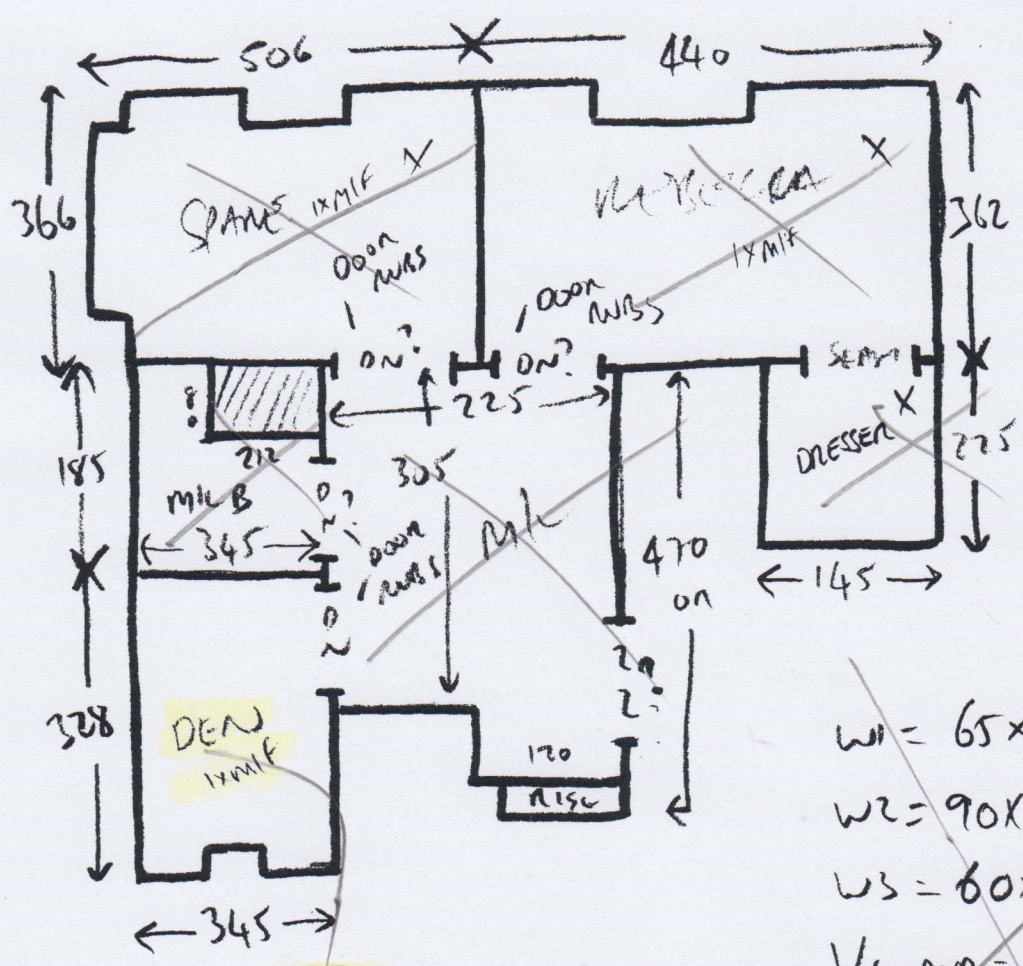

INCREDIBLE
MINUT

FR. SLY
PART WARE

6.55
X 44
ISSUED

Sly
KATHLEEN'S
Room
+ DEN

~~13xST - 45x72~~
~~BIN - 45x95~~

2 CUTS
ISSUED

WALL - 119
17
3.60

~~W1 = 65x108~~
~~W2 = 90x136~~
~~W3 = 60x85~~
~~1/4 WANA = 11302 x 87~~
~~10xST = 45x84~~
~~BIN = 45x125~~

3.40 x 44
ISSUED