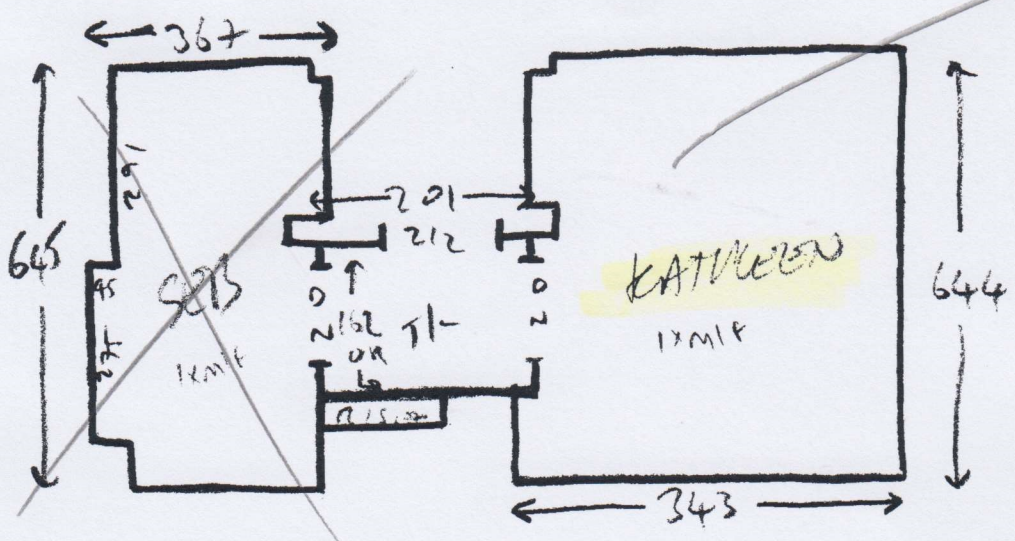

INCREDIBLE
MINUT

FR. SLY
PART WARE

6.55
X 44
ISSUED

Sly
KATHLEEN'S
Room
+ DEN

~~13xST - 45x72~~
~~BIN - 45x95~~

2 CUTS
ISSUED

WALL - 119
17
3.60

~~W1 = 65x108~~
~~W2 = 90x136~~
~~W3 = 60x85~~
~~1/4 WANA = 11302 x 87~~
~~10xST = 45x84~~
~~BIN = 45x125~~

3.40 x 44
ISSUED