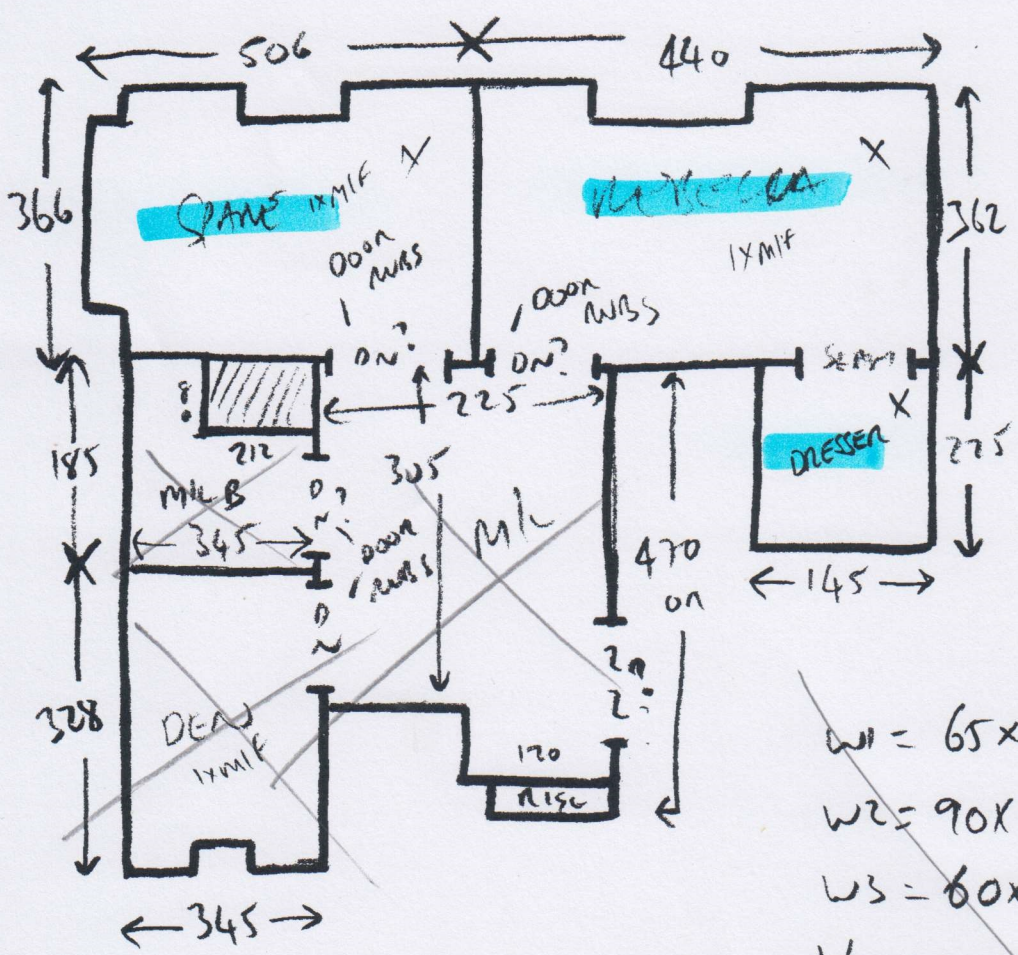

CS 34643
INCREDIBLE HAT

PT
② U of U

3 CUTS
ISSUES

TODAY
PT 2 2/3

13xST - 45x72
BIN - 45x95

WALL - 119
17
3.60

~~W1 = 65x108
W2 = 90x136
W3 = 60x85
1/4 LAND = 11302x87
10xST = 45x84
BIN = 45x125~~

SPARE BAR - 5.20 x 4m
REBECCA BAR - 4.50 x 4m
DRESSER - 1.55 x 4m