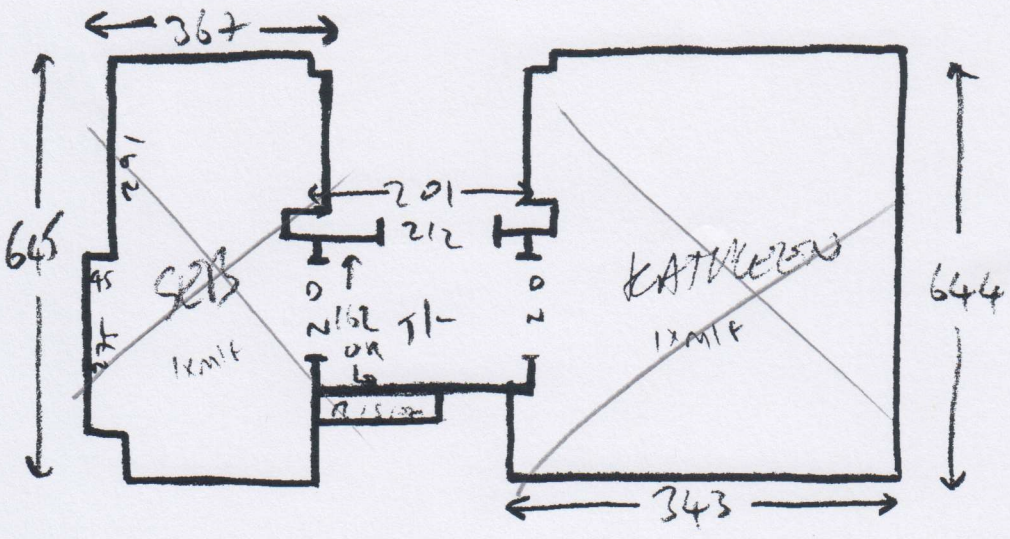

CS 34643
INCREDIBLE HAT

PT
② U of U

3 CUTS
ISSUES

TODAY
PT 2 2/3

13xST - 45x72
BIN - 45x95

WALL - 119
17
3.60

~~W1 = 65x108
W2 = 90x136
W3 = 60x85
1/4 LAND = 11302x87
10xST = 45x84
BIN = 45x125~~

SPARE BAR - 5.20 x 4m
REBECCA BAR - 4.50 x 4m
DRESSER - 1.55 x 4m