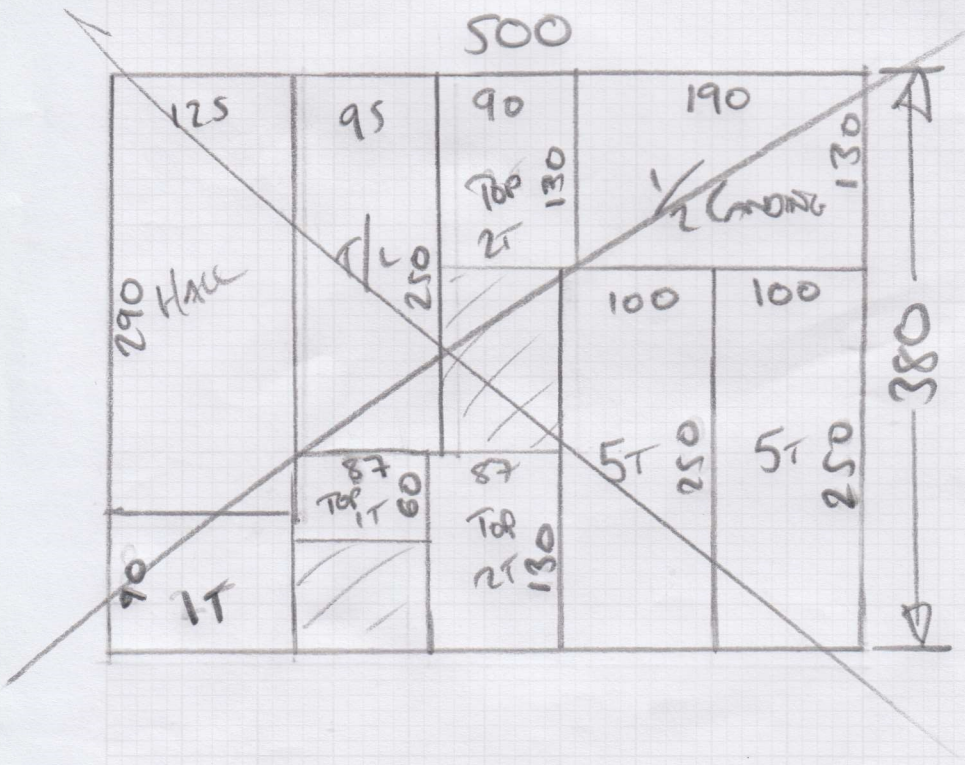

VINYL ISSUED 3 x 2m  
COIL MAT 1.30 x 2m

Job No: S34654

Name: FORRESTER  
Address:

Tel: U of C  
Sheet:

CARPET CUT = 3.80 x 4m

S/LAND  
ONLY

SEE P2  
PLEASE →

- ✓ CPT 3.80 x 4m
- ✓ VINYL 3 x 2m
- ✓ GIR MAT 1.30 x 1m.

Job No: S34654

Name:

Address:

Tel:

Sheet: 2 of 2

MAT SIZE 1.20 x 1m SL  
 6mm PLY REQ'D FOR HALL (VINYL)  
 + Feather finish  
 2 x 0/2  
 1 x 2

CPT TO STAIRS +  
 LANDING

3.60