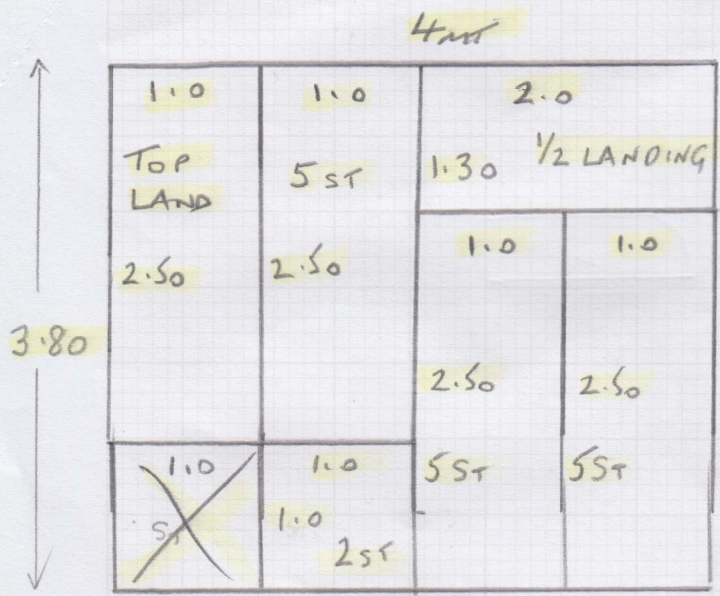

VINYL ISSUED 3 x 2m  
COIL MAT 1.30 x 2m

Job No: S34654

Name: FORRESTER  
Address:

Tel: U of C  
Sheet:

CARPET CUT = 3.80 x 4m

S/LAND  
ONLY

SEE P2  
PLEASE →

- ✓ CPT 3.80 x 4m
- ✓ VINYL 3 x 2m
- ✓ GIR MAT 1.30 x 1m.

Job No: S34654

Name:

Address:

Tel:

Sheet: 2 of 2

MAT SIZE 1.20 x 1m SL  
 6mm PLY REQ'D FOR HALL (VINYL)  
 + Feather finish  
 2 x 0/2  
 1 x 2

CPT TO STAIRS +  
 LANDING

3.60