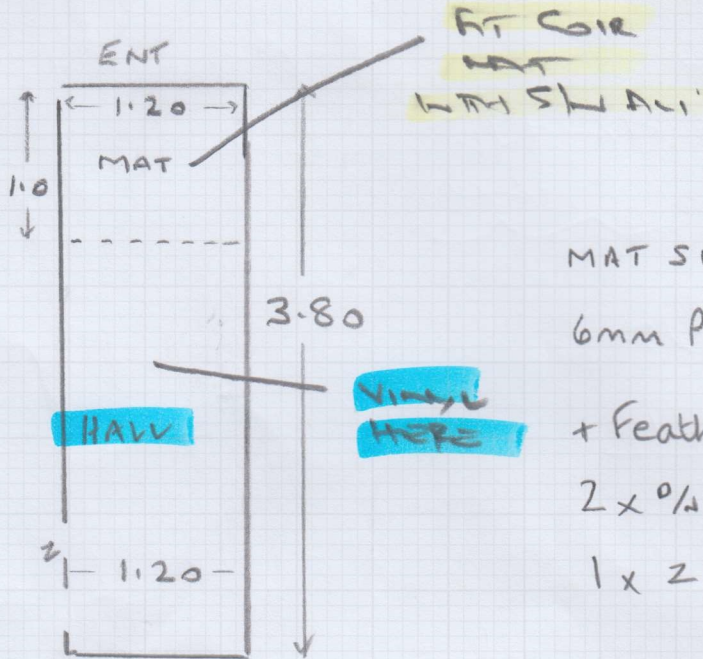

VINYL ISSUED 3 x 2m  
COIL MAT 1.30 x 2m

Job No: S34654

Name: FORRESTER  
Address:

Tel: U of C  
Sheet:

CARPET CUT = 3.80 x 4m

S/LAND  
ONLY

SEE P2  
PLEASE →

- ✓ CPT 3.80 x 4m
- ✓ VINYL 3 x 2m
- ✓ GIR MAT 1.30 x 1m.

Job No: S34654

Name:

Address:

Tel:

Sheet: 2 of 2

MAT SIZE 1.20 x 1m SL  
 6mm PLY REQ'D FOR HALL (VINYL)  
 + Feather finish  
 2 x 0/2  
 1 x 2

CPT TO STAIRS +  
 LANDING

3.60