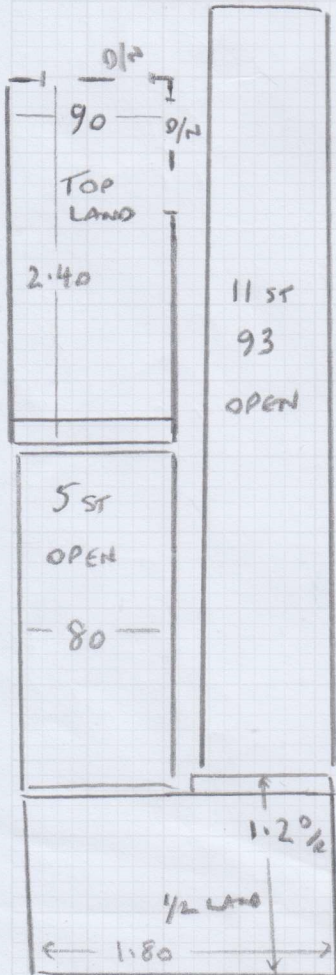

VINYL ISSUED 3 x 2m  
COIL MAT 1.30 x 2m

Job No: S34654

Name: FORRESTER  
Address:

Tel: U of C  
Sheet:

CARPET CUT = 3.80 x 4m

S/LAND  
ONLY

SEE P2  
PLEASE →

- ✓ CPT 3.80 x 4m
- ✓ VINYL 3 x 2m
- ✓ GIR MAT 1.30 x 1m.

Job No: S34654

Name:

Address:

Tel:

Sheet: 2 of 2

MAT SIZE 1.20 x 1m SL  
 6mm PLY REQ'D FOR HALL (VINYL)  
 + Feather finish  
 2 x 0/2  
 1 x 2

CPT TO STAIRS +  
 LANDING

3.60