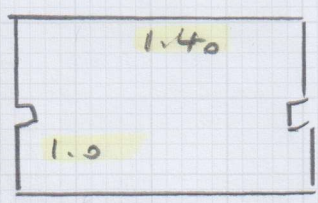

Job No: 534686

Name: HOGES

Address: 1011

Tel:

Sheet: of:

INSIDE

OUTSIDE

17MM NATURAL CAR

CUT 1.50 x 1m

1.10 x 1m