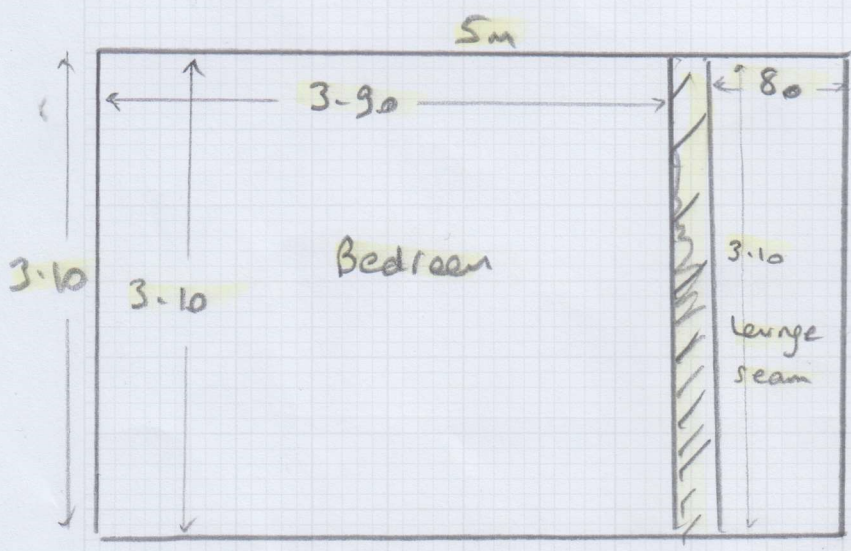

1 of 2

Bathroom was a shell when measured no bath installed
 Wall to wall measurement taken

Kitchen installation not complete when measured
 Wall to wall measurements taken

Appliances

Vinyl 2.80 x 2m Bathroom } MODESTO
 2.10 x 4m Kitchen } DESIGN
 MO/04

Job No: 875 Emma 25/1/24

Name: 25

Address: S34659.

Tel: Sheet: 2-2 of:

CARPET REVOLUTION SUPREME COLOUR: SABLE

Lounge 6.20 x 5m

PLAN (A) 3.10 x 5m

VINYL = 2 CUTS

CARPET = 3 CUTS

PLAN (B) 2.20 x 4m