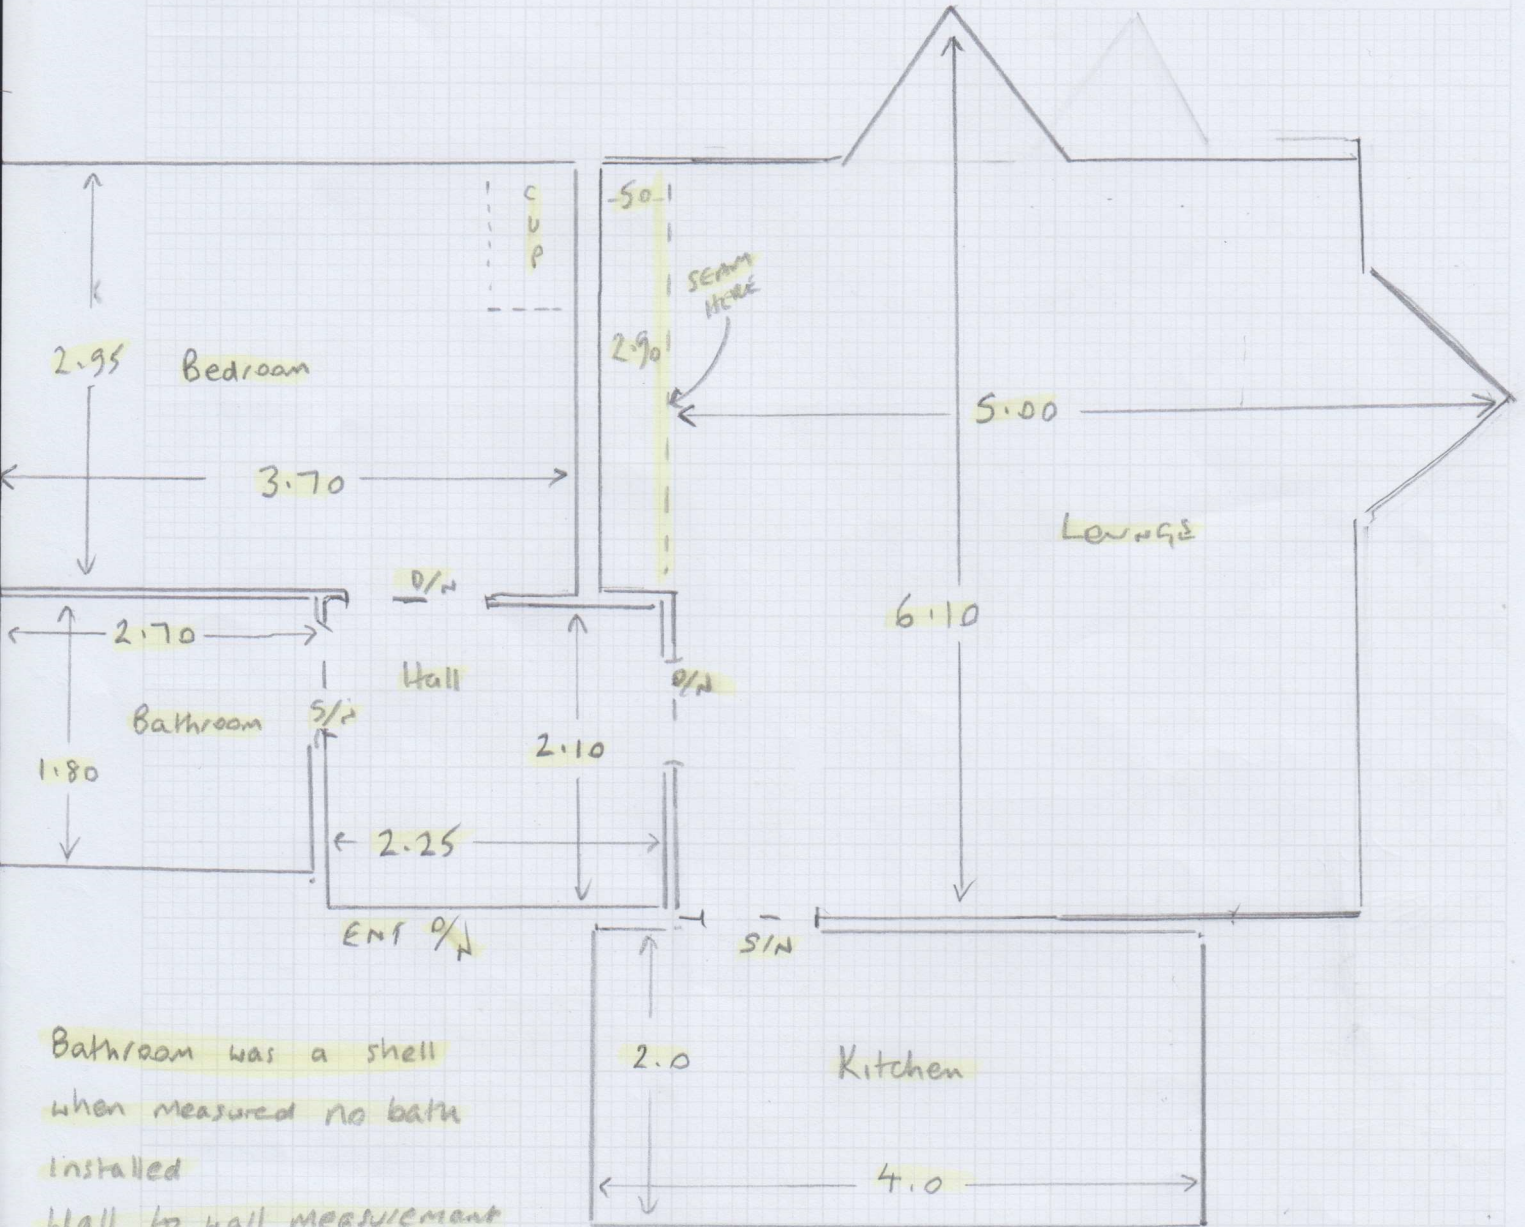

Park outside block to unload, then park in side roads

2nd Floor

Concrete floors

Job No: 534659

Name:

Address:

Tel:

Sheet:

1 of 2

Bathroom was a shell when measured no bath installed
 Wall to wall measurement taken

Kitchen installation not complete when measured
 Wall to wall measurements taken

Appliances

Vinyl 2.80 x 2m Bathroom } MODESTO
 2.10 x 4m Kitchen } DESIGN
 MO/04

Job No: 875 Emma 25/1/24

Name: 25

Address: S34659.

Tel: Sheet: 2-2 of:

CARPET REVOLUTION SUPREME COLOUR: SABLE

Lounge 6.20 x 5m

PLAN (A) 3.10 x 5m

VINYL = 2 CUTS

CARPET = 3 CUTS

PLAN (B) 2.20 x 4m