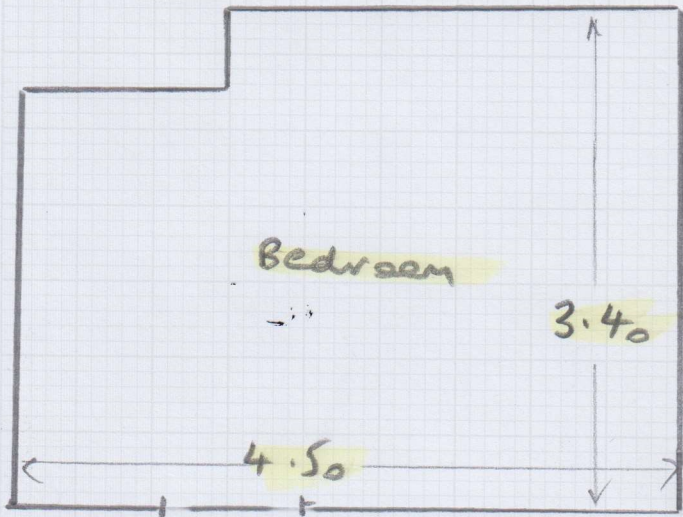

Job No: S34661

Name: Perl.

Address:

Tel:

Sheet:

1 of 1

Revolution Supreme  
- DENIM

CUT 3.50 x 5MT

CUT DOWN TO:

3.50 x 4.65