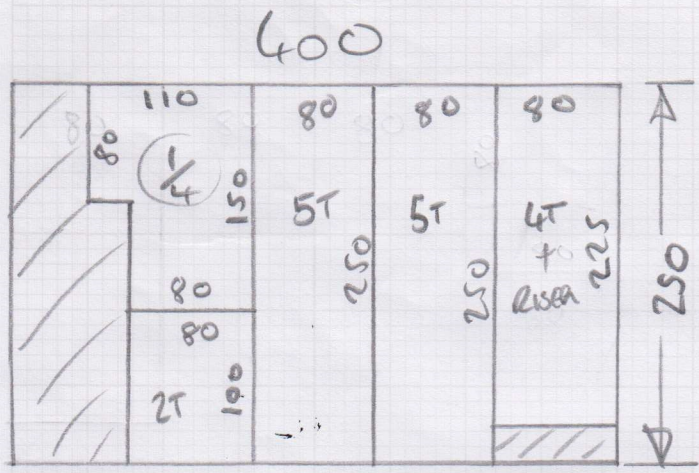

415 x 500

420 x 500

455 x 500

260 x 500

64.9m²

— 4m wide

Job No: 534703
 Name: DUNLOP
 Address:
 Tel: 2043
 Sheet: of:

NEW ENGLAND
- STAMFORD NE6003

250 x 400

= 10m²

BASED ON 80cm
 WIDE RUNNER

Poss. Timber Thresholds
TO BATH

Job No: 536703
Name: Dunlop
Address: 30 of 3
Tel:
Sheet: of:
Built in
Cannon Desk