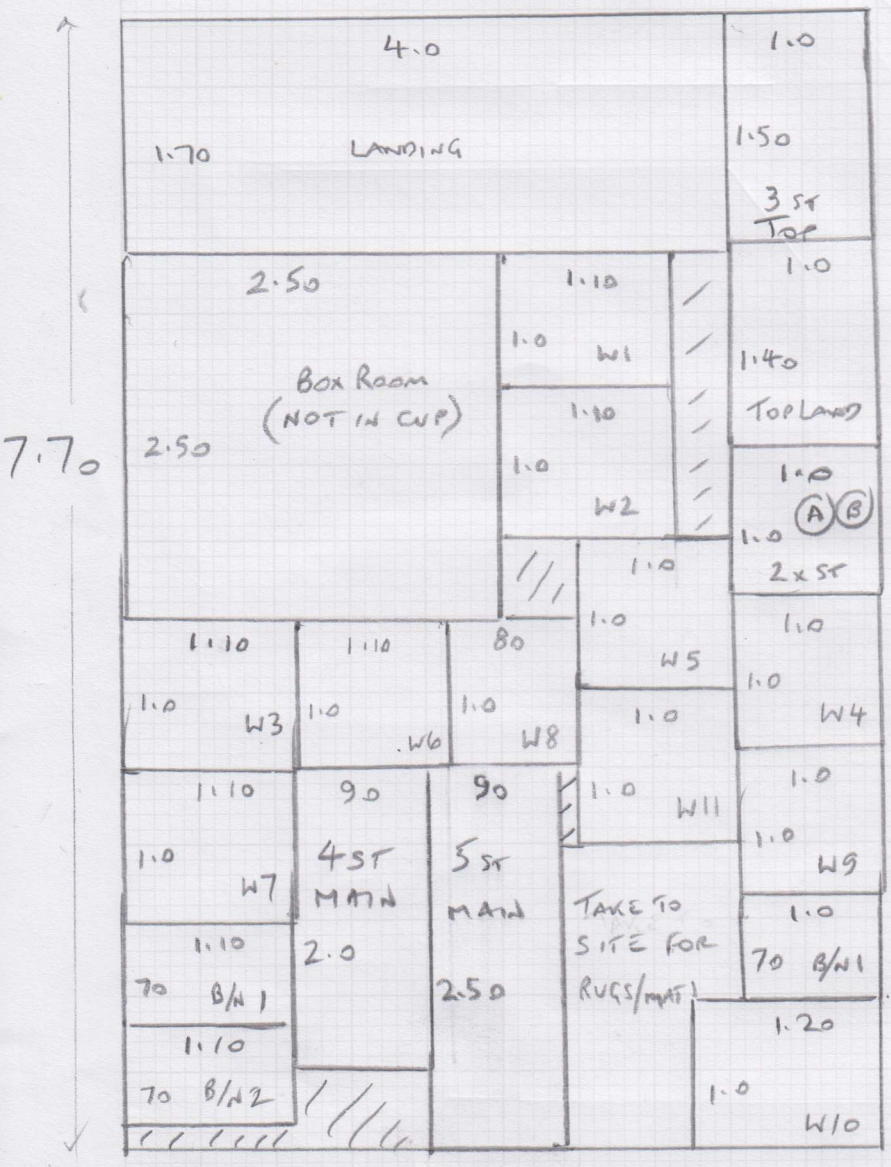

DON'T FIT B/N UNTIL
 THAN FLOOR IS FINISHED
 FIT AROUND WARDROBE

Job No: 534708

Name:

Address:

STEP XI 67 ✓

Sheet: (A)

1 OF 2

- W1 80x70 ✓
- W2 90x80 ✓
- W3 110x80 ✓
- W4 70x70 ✓
- W5 80x70 ✓
- W6 110x80 ✓
- W7 110x80 ✓
- W8 70x70 ✓
- W9 90x80 ✓
- W10 110x80 ✓
- W11 75x80 ✓
- BIN 1 90x60 ✓
- BIN 2 110x60 ✓

Plan
 CUP + BEAD

BEDROOM 1 = 3.90 x 5m (CUT DOWN TO 3.90 x 4.50)

REAR BED = 3.10 x 5m (CUT DOWN TO 3.10 x 4.60)

PLAN = 7.70 x 5m

↓
PLAN:

Job No: 534708
Name: MARLINAN

Address:

Tel:

Sheet: 2 OF 2

16
13