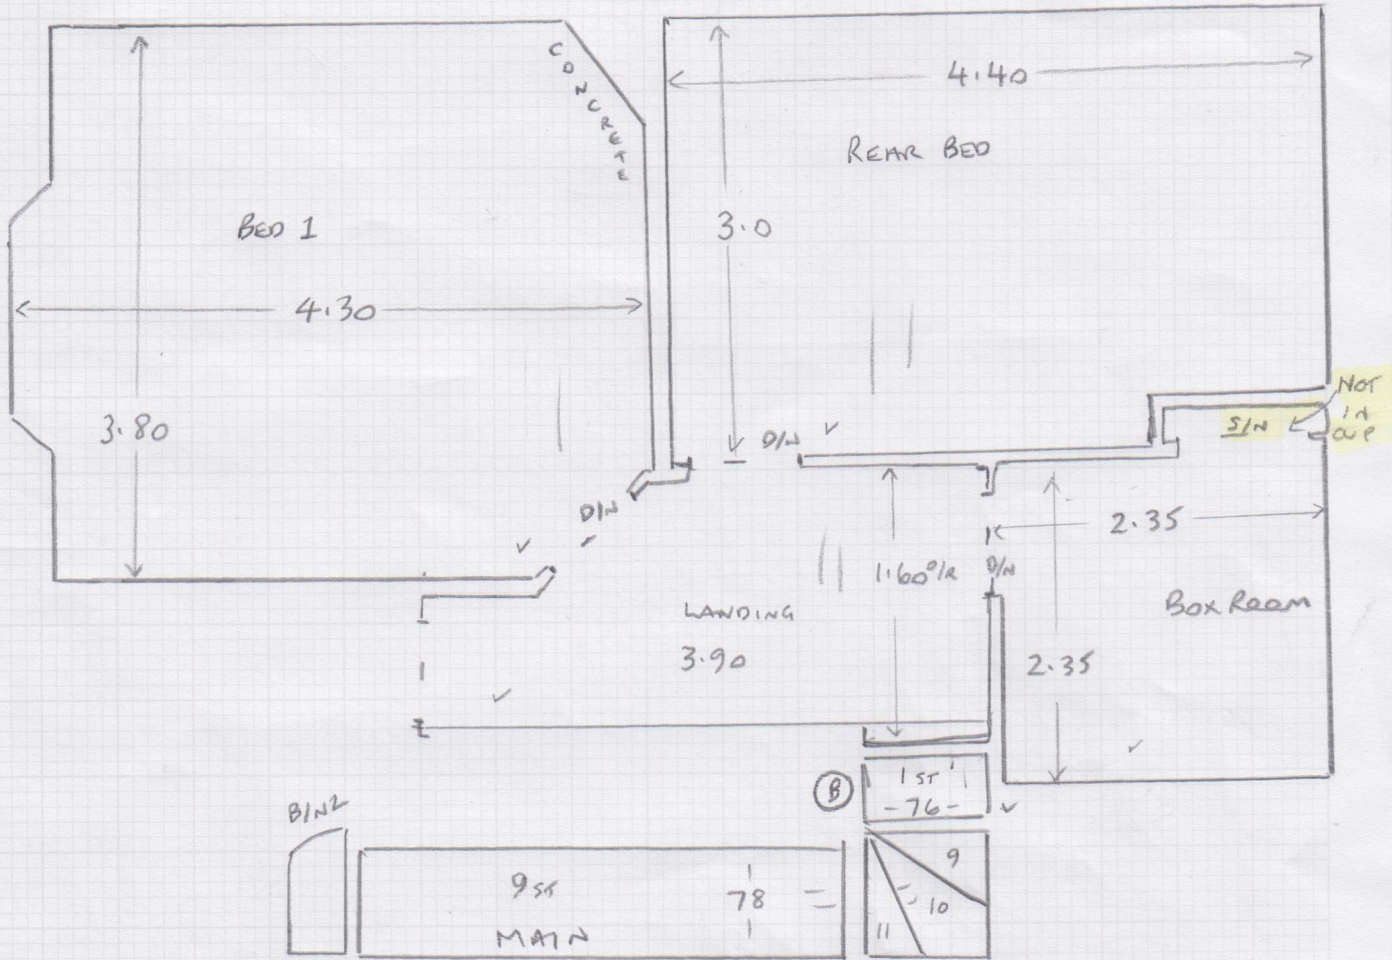

DON'T FIT B/N UNTIL
 THAN FLOOR IS FINISHED
 FIT AROUND WARDROBE

Job No: 534708

Name:

Address:

STEP XI 67 ✓

Sheet: (A)

1 OF 2

- W1 80x70 ✓
- W2 90x80 ✓
- W3 110x80 ✓
- W4 70x70 ✓
- W5 80x70 ✓
- W6 110x80 ✓
- W7 110x80 ✓
- W8 70x70 ✓
- W9 90x80 ✓
- W10 110x80 ✓
- W11 75x80 ✓
- BIN 1 90x60 ✓
- BIN 2 110x60 ✓

Plan
 CUP + BEAD

BEDROOM 1 = 3.90 x 5m (CUT DOWN TO 3.90 x 4.50)

REAR BED = 3.10 x 5m (CUT DOWN TO 3.10 x 4.60)

PLAN = 7.70 x 5m

↓
PLAN:

Job No: 534708
Name: MARLINAN

Address:

Tel:

Sheet: 2 OF 2

16
13