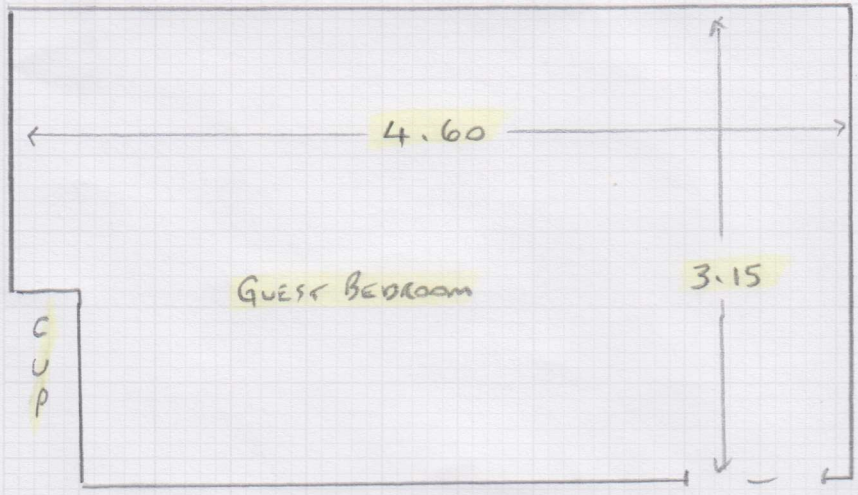

37

Job No: S34718  
Name: TUDOR-PRICE  
Address:

Tel:  
Sheet: 1 OF 1.

3.25 x 5.00 m,  
Brooklyn Blo-L02