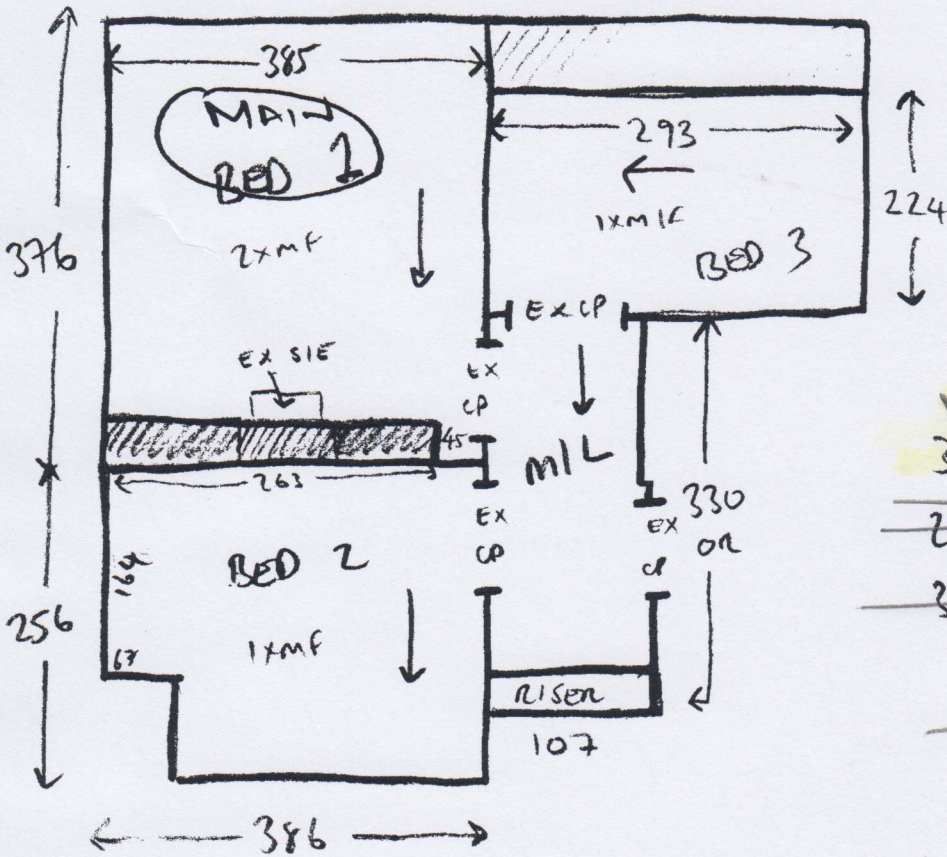

S34719

ROBINS

PT (A)

LOW 2214

ADRIAN

MAIN BED

1ST CAN

LOW

MAIN BED

390 x 400 - BED 1

~~270 x 400 - BED 2~~

~~340 x 400 - PLAN~~

BELOW

~~1000 x 400 40M2~~

- ✓ V/D -
- ✓ LOW (2 FLD)
- ✓ EXT SIE + DIBAT

TOLD CUST WE WILL DO UPWT

PLEASE CUT AWAY VERY VERY SMALL SECTIONS OF DAMAGE, CUSTOMER SAID SHE CAN

THROW IN BIN.