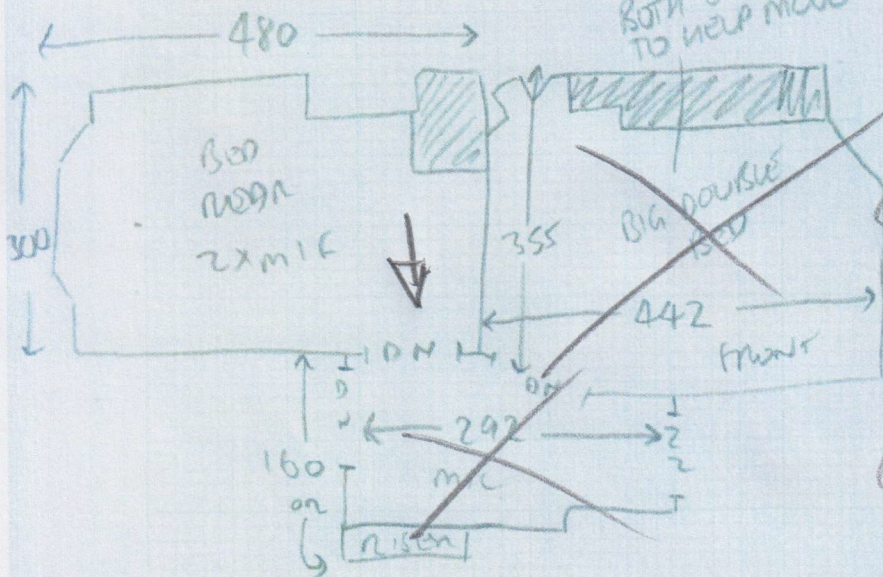

S34726
HANSLEY

leaf

~~T1L = 20 x 98~~

~~W1 = 58 x 87~~

~~W2 = 55 x 111~~

~~W3 = 56 x 109~~

~~W4 = 59 x 81~~

~~5x ST = 45 x 81~~

~~W5 = 61 x 88~~

~~W6 = 55 x 115~~

~~W7 = 55 x 112~~

~~W8 = 65 x 90~~

MIL = SEE PLAN

Riser = 20 x 75

1x ST = 45 x 77

W9 = 60 x 84

W10 = 67 x 108

W11 = 68 x 74

9x ST = 45 x 77

BIR = 48 x 140

CADIZ - CDZ-06

Room Bed = 310 x 500