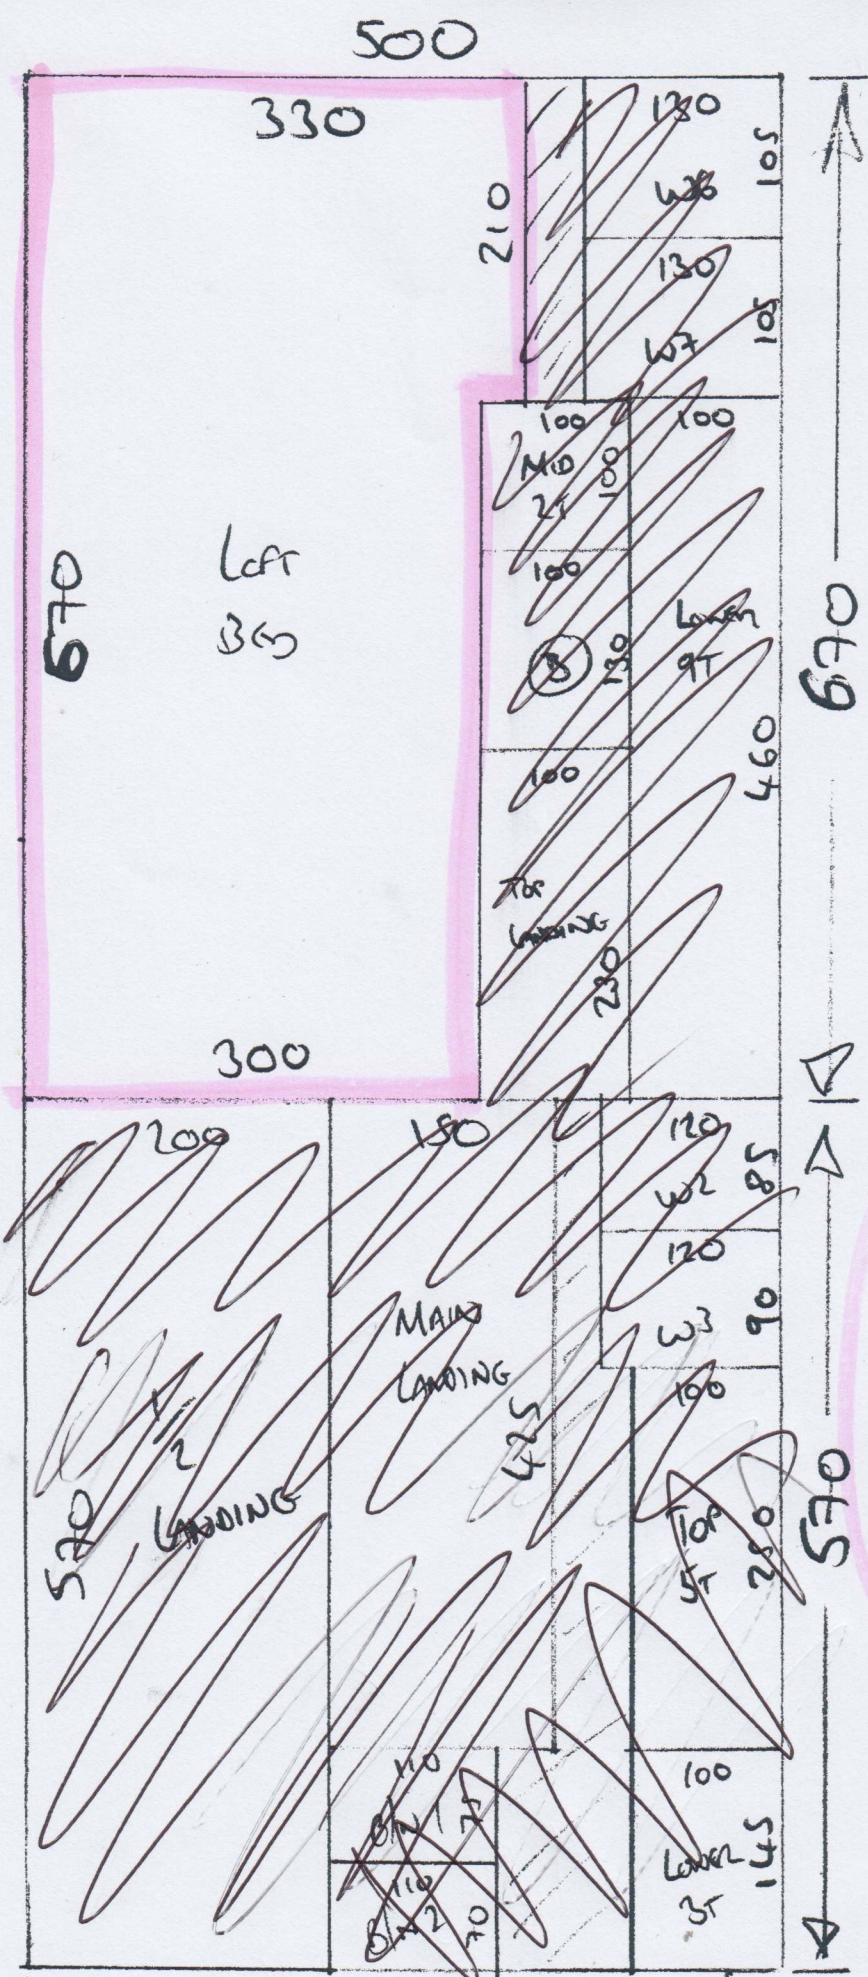

S34742
Gould

M. GALE
22/05/24
1ST CAM

534742
GOULD
LOFT

WEATHER WATCHING
- KING GALES
670 x 500
~~570 x 500~~
~~285 x 500~~

M. GALES
22/05/24
1ST CAU