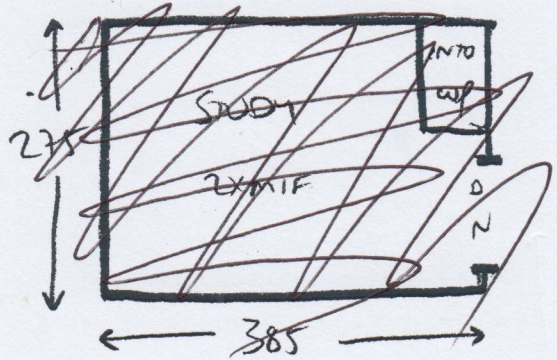

S34742
Gould

M. GALE
22/05/24
1ST CAM

534742
GOULD
LOFT

WEATHER WATCHING
- KING GALES
670 x 500
~~570 x 500~~
~~285 x 500~~

M. GALES
22/05/24
1ST CAU