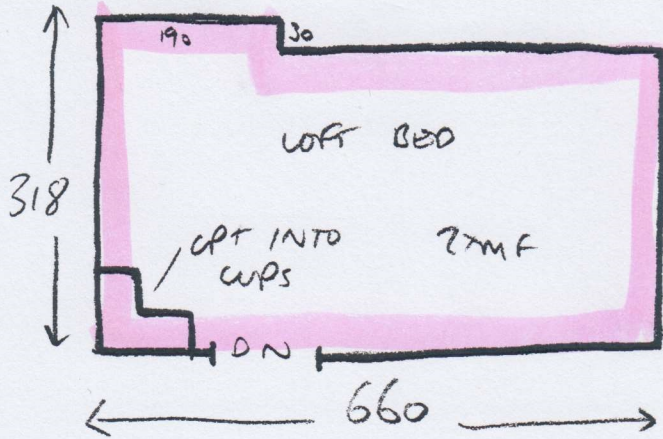

S34742
Gould

M. GALE
22/05/24
1ST CAM

534742
GOULD
LOFT

WEATHER WATCHING
- KING GALES
670 x 500
~~570 x 500~~
~~285 x 500~~

M. GALES
22/05/24
1ST CAU