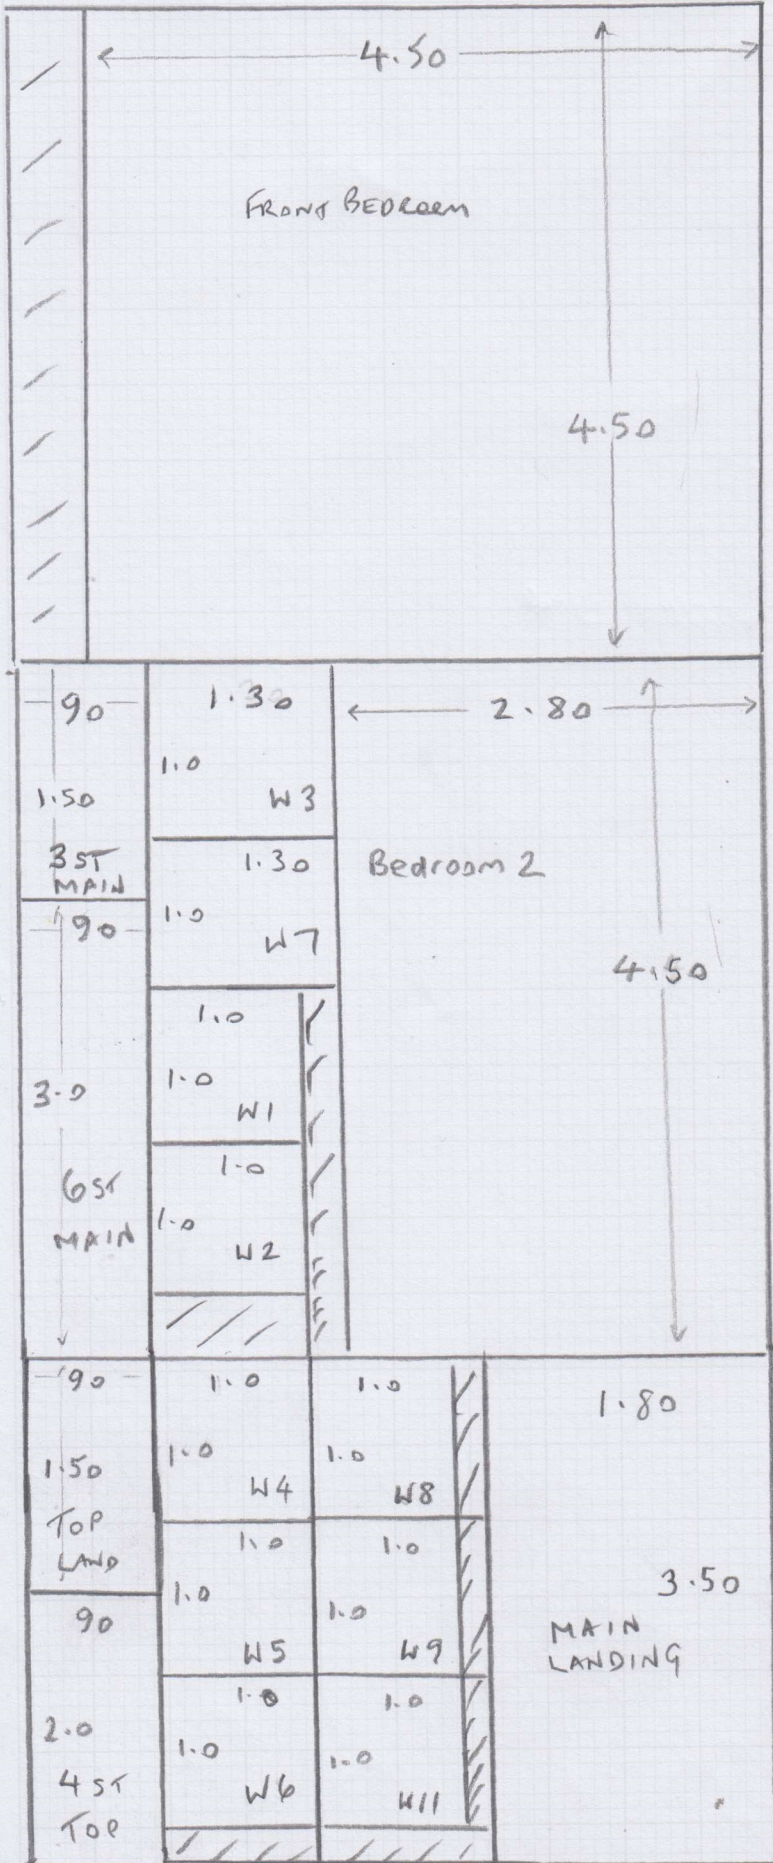

Loft Room - 4.50 x 5.40

10.30^m

12^m = 5 boxes

- W
- 1 80x80
- 2 90x80
- 3 1.10x85
- 4 70x75
- 5 80x80
- 6 90x80
- 7 1.10x85
- 8 70x75

- 9 90x85
- 10 1.10x90
- 11 75x80
- 12 90x50

ANTWERP
ANT 016

5m

mrcarpets

Job No:

Name:

Address:

Tel:

Sheet: of

SMT

Job No:
Name:
Address:
Tel:
Sheet: of

13.90 x SMT

9.75 x 4m