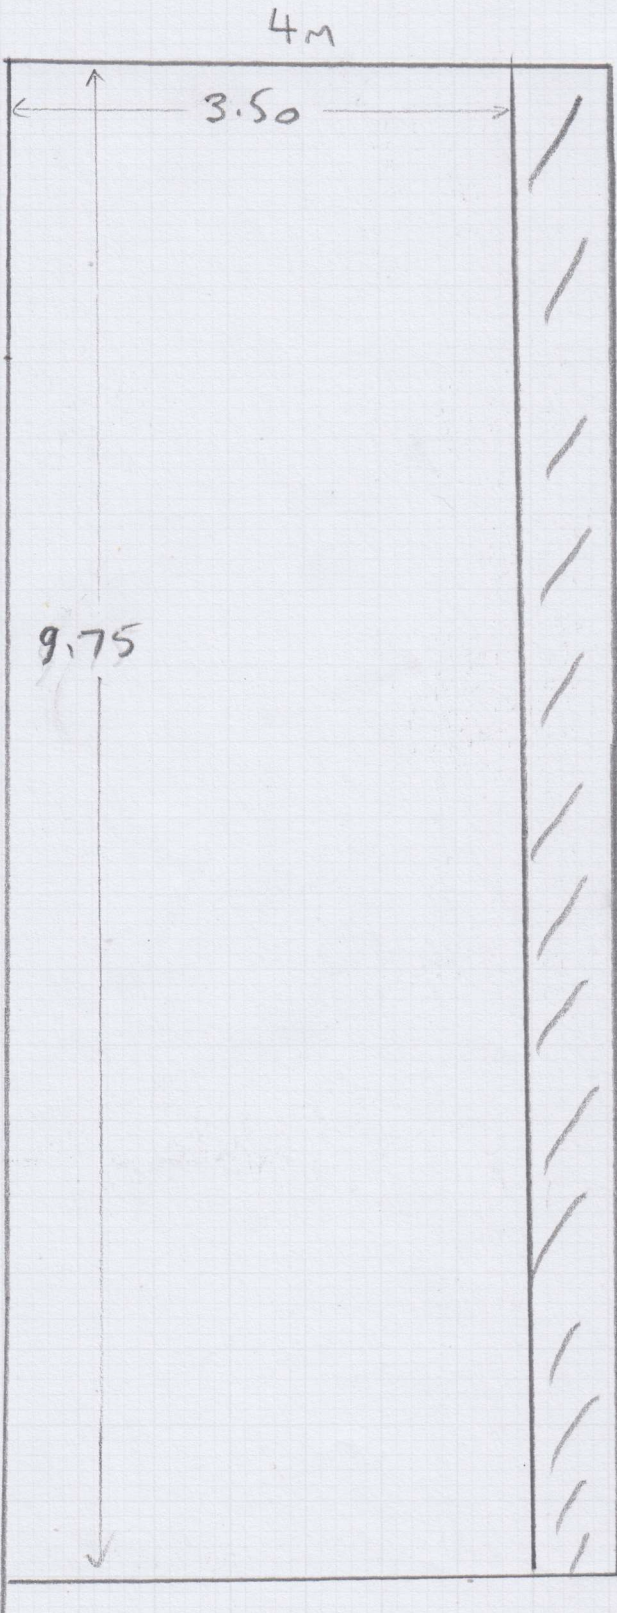

Loft Room - 4.50 x 5.40

10.30^m

12^m = 5 boxes

- W
- 1 80x80
- 2 90x80
- 3 1.10x85
- 4 70x75
- 5 80x80
- 6 90x80
- 7 1.10x85
- 8 70x75

- 9 90x85
- 10 1.10x90
- 11 75x80
- 12 90x50

ANTWERP
ANT 016

5m

mrcarpets

Job No:

Name:

Address:

Tel:

Sheet: of

SMT

Job No:
Name:
Address:
Tel:
Sheet: of

13.90 x SMT

9.75 x 4m