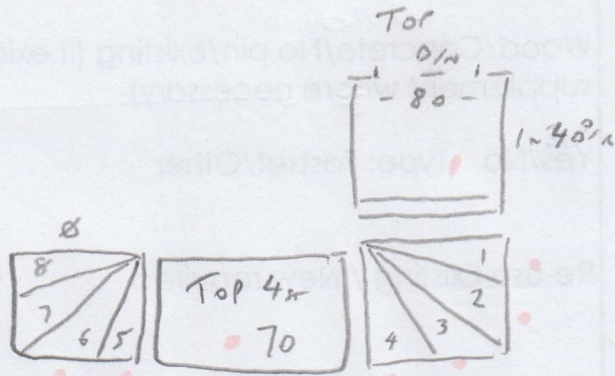

Loft Room - 4.50 x 5.40

10.30^m

12^m = 5 boxes

- W
- 1 80x80
- 2 90x80
- 3 1.10x85
- 4 70x75
- 5 80x80
- 6 90x80
- 7 1.10x85
- 8 70x75

- 9 90x85
- 10 1.10x90
- 11 75x80
- 12 90x50

ANTWERP
ANT 016

5m

mrcarpets

Job No:

Name:

Address:

Tel:

Sheet: of

SMT

Job No:
Name:
Address:
Tel:
Sheet: of

13.90 x SMT

9.75 x 4m