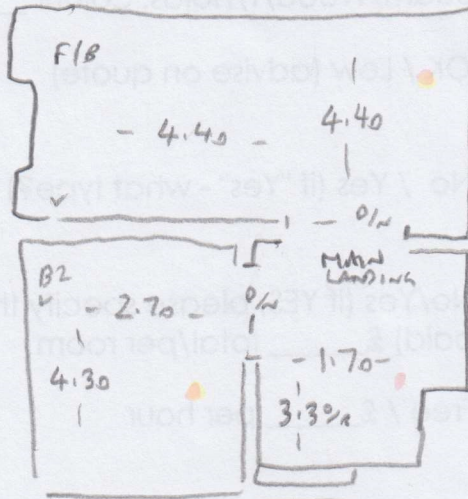

Loft Room - 4.50 x 5.40

10.30^m

12^m = 5 boxes

- W
- 1 80x80
- 2 90x80
- 3 1.10x85
- 4 70x75
- 5 80x80
- 6 90x80
- 7 1.10x85
- 8 70x75

- 9 90x85
- 10 1.10x90
- 11 75x80
- 12 90x50

ANTWERP
ANT 016

5m

mrcarpets

Job No:

Name:

Address:

Tel:

Sheet: of

SMT

Job No:
Name:
Address:
Tel:
Sheet: of

13.90 x SMT

9.75 x 4m