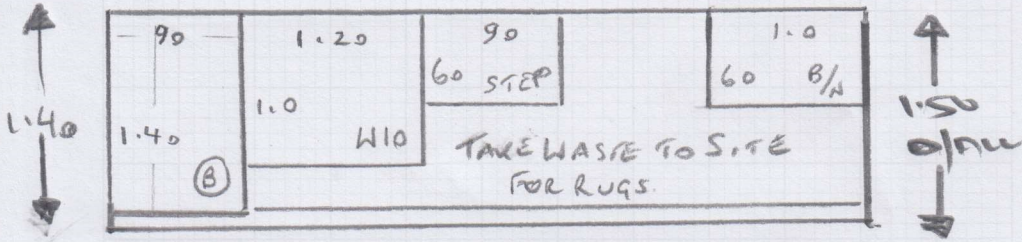

Loft Room - 4.50 x 5.40

10.30^m

12^m = 5 boxes

- W
- 1 80x80
- 2 90x80
- 3 1.10x85
- 4 70x75
- 5 80x80
- 6 90x80
- 7 1.10x85
- 8 70x75

- 9 90x85
- 10 1.10x90
- 11 75x80
- 12 90x50

ANTWERP
ANT 016

5m

mrcarpets

Job No:

Name:

Address:

Tel:

Sheet: of

SMT

Job No:
Name:
Address:
Tel:
Sheet: of

13.90 x SMT

9.75 x 4m