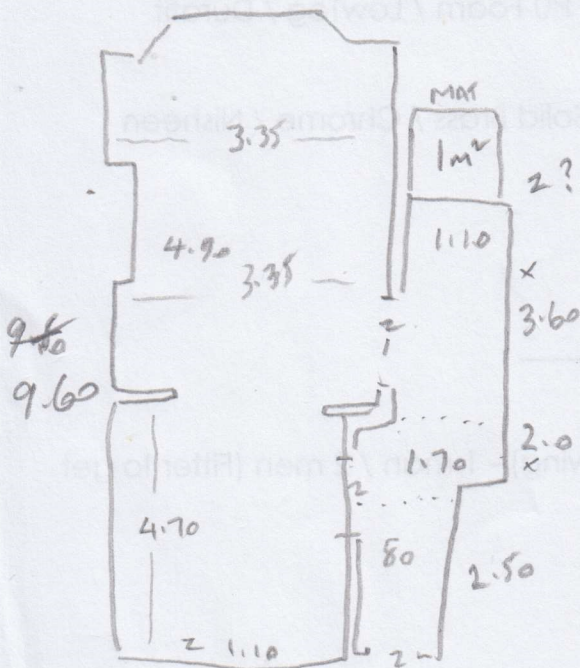

Loft Room - 4.50 x 5.40

10.30^m

12^m = 5 boxes

- W
- 1 80x80
- 2 90x80
- 3 1.10x85
- 4 70x75
- 5 80x80
- 6 90x80
- 7 1.10x85
- 8 70x75

- 9 90x85
- 10 1.10x90
- 11 75x80
- 12 90x50

ANTWERP
ANT 016

5m

mrcarpets

Job No:

Name:

Address:

Tel:

Sheet: of

SMT

Job No:
Name:
Address:
Tel:
Sheet: of

13.90 x SMT

9.75 x 4m