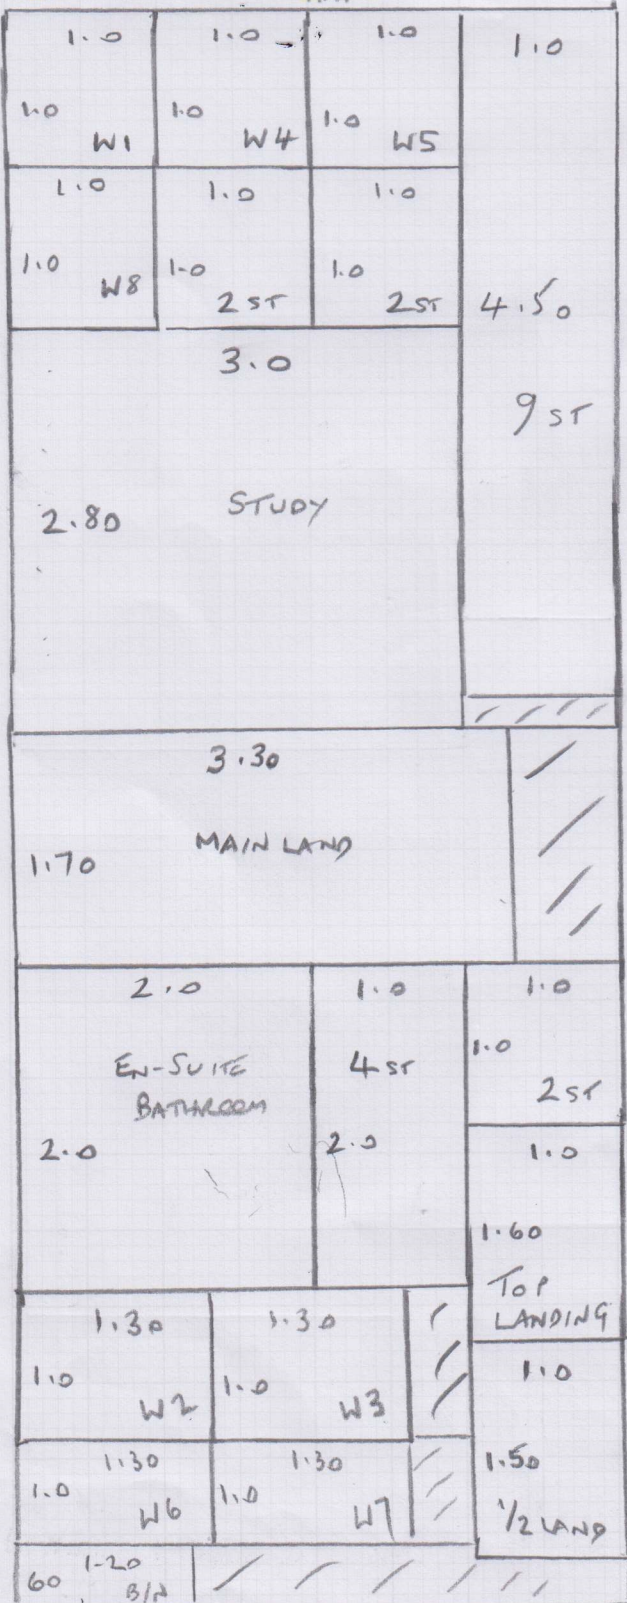

CARPET = TUSCANY CLEAR: TUS 004

S34764  
LINDSAY

Job No: 534764 **1ae2**

5.25 x 4MT = LOFT ROOM (CUT DOWN TO 5.25 x 3.60)

5.25 x 4MT = FRONT BEDROOM (CUT DOWN TO 5.25 x 3.60)

4.40 x 4MT = REAR BEDROOM (CUT DOWN TO 4.40 x 3.60)

4.80 x 4MT = CUT PLAN BELOW

6.30 x 4MT = CUT PLAN BELOW

25/6 -  
LOFT ROOM +  
2M x 2M  
EN-SUITE

2/7 (2/7)  
ALL REMAINING  
AREAS

11.10

UK 18 x 45

11.11  
80  
9.5

10.30

Job No: 534764

Name: LINDSAY

Address:

20F2

Tel:

Sheet:

of:

CARPET WINDROSE FROM WASTE IF POSSIBLE