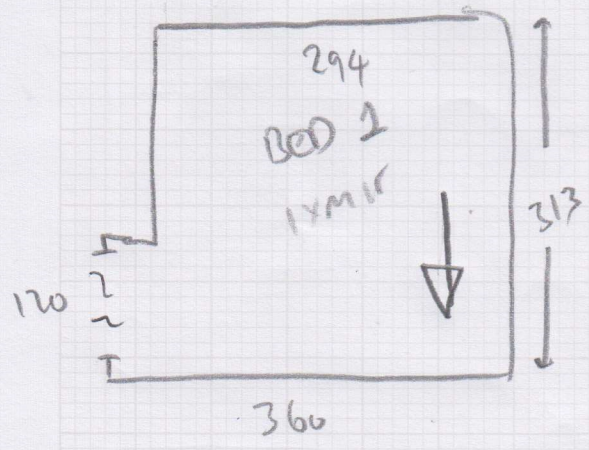

mrcarpet
DESIGNS FOR FLOORS

Job No: 534765
Name: STOCKING
Address: 10FL
Tel:
Sheet: of:

ALBOLAN
- ALB-022
565 x 500

BROOKLYN
- BRO-W04
315 x 400
325 x 400

Job No: 5314765

Name: STOKTING

Address: 20PL

Tel:

Address: (30FL)

Tel: _____
Sheet: _____ of: _____

KITCHEN - Round over to
PUT DOWN H/BOARD

- 565 x 500 (ARBORAN)

315 x 400 (BROOKLYN)

325 x 400 (BROOKLYN)

DESIGNATEX VINYL

Job No: 534765
Name: STOCKING
Address: LEP 4
Tel:
Sheet: of: