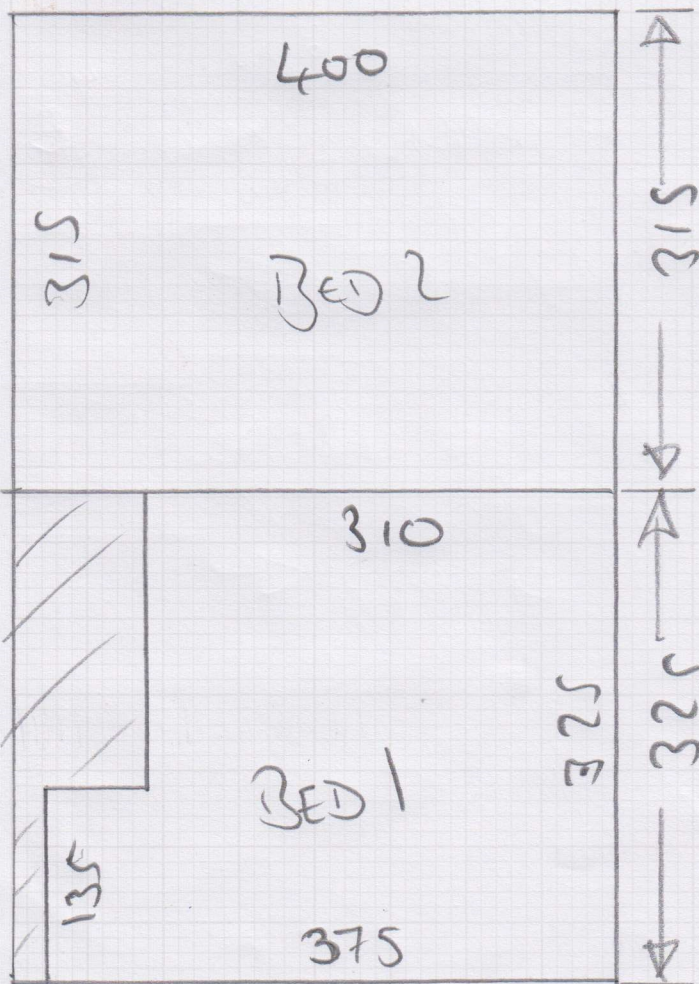

mrcarpet
DESIGNS FOR FLOORS

Job No: 534765
Name: STOCKING
Address: 10FL
Tel:
Sheet: of:

ALBOLAN
- ALB-022
565 x 500

BROOKLYN
- BRO-W04
315 x 400
325 x 400

Job No: 5314765

Name: STOKTING

Address: 20PL

Tel:

Sheet: of:

ARCHITEX VINYL
- PORTLAND CEMENT
160 x 200

CHECK WITH
CUSTOMER FOR →
WHAT WAY
ROUNDS TO LAY THIS
(EN-SUITE)

DESIGNATEX VINYL
- PLATINUM OAK
200 x 200

(ARCHITEX VINYL)

Job No: 534765
Name: STOCKING

Address: (30FL)

Tel: _____
Sheet: _____ of: _____

KITCHEN - Round over to
PUT DOWN H/BOARD

- 565 x 500 (ARBORAN)

315 x 400 (BROOKLYN)

325 x 400 (BROOKLYN)

DESIGNATEX VINYL

Job No: 534765
Name: STOCKING
Address: LEP 4
Tel:
Sheet: of: