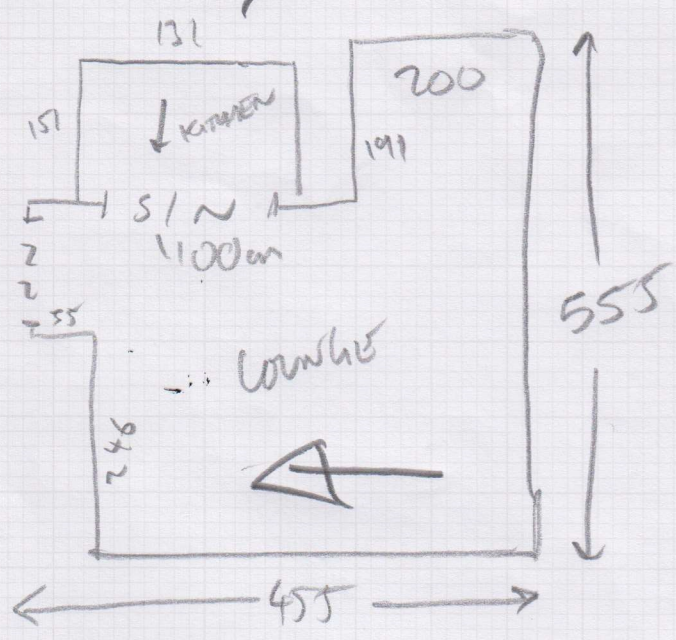

mrcarpet
DESIGNS FOR FLOORS

Job No: 534765
Name: STOCKING
Address: 10FL
Tel:
Sheet: of:

ALBOLAN
- ALB-022
565 x 500

BROOKLYN
- BRO-W04
315 x 400
325 x 400

Job No: 5314765

Name: STOKTING

Address: 20PL

Tel:

Sheet: of:

ARCHITEX VINYL
- PORTLAND CEMENT
160 x 200

CHECK WITH
CUSTOMER FOR →
WHAT WAY
ROUNDS TO LAY THIS
(EN-SUITE)

DESIGNATEX VINYL
- PLATINUM OAK
200 x 200

(ARCHITEX VINYL)

Job No: 534765
Name: STOCKING

Address: (30FL)

Tel: _____
Sheet: _____ of: _____

KITCHEN - Round over to
PUT DOWN H/BOARD

- 565 x 500 (ARBORAN)

315 x 400 (BROOKLYN)

325 x 400 (BROOKLYN)

DESIGNATEX VINYL

Job No: 534765
Name: STOCKING
Address: LEP 4
Tel:
Sheet: of: