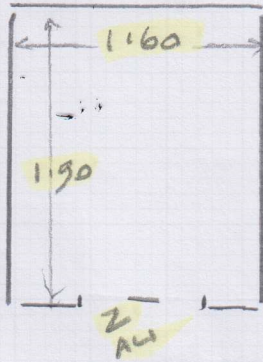

mrcarpet
DESIGNS FOR FLOORS

Job No: 534765
Name: STOCKING
Address: 10FL
Tel:
Sheet: of:

ALBOLAN
- ALB-022
565 x 500

BROOKLYN
- BRO-W04
315 x 400
325 x 400

Job No: 5314765

Name: STOKTING

Address: 20PL

Tel:

Sheet: of:

ARCHITEX VINYL
- PORTLAND CEMENT
160 x 200

CHECK WITH
CUSTOMER FOR →
WHAT WAY
ROUNDS TO LAY THIS
(EN-SUITE)

DESIGNATEX VINYL
- PLATINUM OAK
200 x 200

(ARCHITEX VINYL)

Job No: 534765
Name: STOCKING

Address: (30FL)

Tel: _____
Sheet: _____ of: _____

KITCHEN - Round over to
PUT DOWN H/BOARD

- 565 x 500 (ARBORAN)

315 x 400 (BROOKLYN)

325 x 400 (BROOKLYN)

DESIGNATEX VINYL

Job No: 534765
Name: STOCKING
Address: LEP 4
Tel:
Sheet: of: