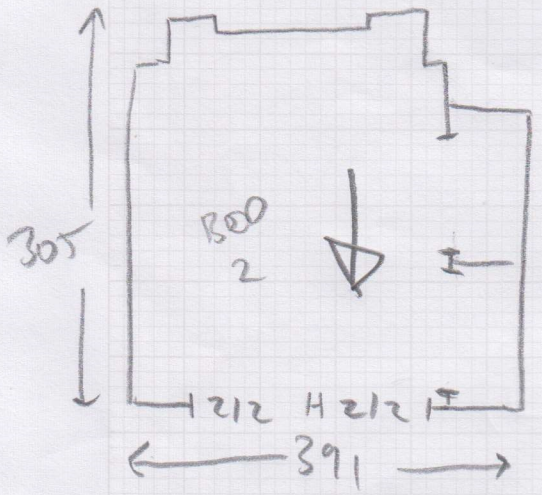

mrcarpet
DESIGNS FOR FLOORS

Job No: 534765
Name: STOCKING
Address: 10FL
Tel:
Sheet: of:

ALBOLAN
- ALB-022
565 x 500

BROOKLYN
- BRO-W04
315 x 400
325 x 400

Job No: 5314765

Name: STOKTING

Address: 20PL

Tel:

Sheet: of:

ARCHITEX VINYL
- PORTLAND CEMENT
160 x 200

CHECK WITH
CUSTOMER FOR →
WHAT WAY
ROUNDS TO LAY THIS
(EN-SUITE)

DESIGNATEX VINYL
- PLATINUM OAK
200 x 200

(ARCHITEX VINYL)

Job No: 534765
Name: STOCKING

Address: (30FL)

Tel: _____
Sheet: _____ of: _____

KITCHEN - Round over to
PUT DOWN H/BOARD

- 565 x 500 (ARBORAN)

315 x 400 (BROOKLYN)

325 x 400 (BROOKLYN)

DESIGNATEX VINYL

Job No: 534765
Name: STOCKING
Address: LEP 4
Tel:
Sheet: of: