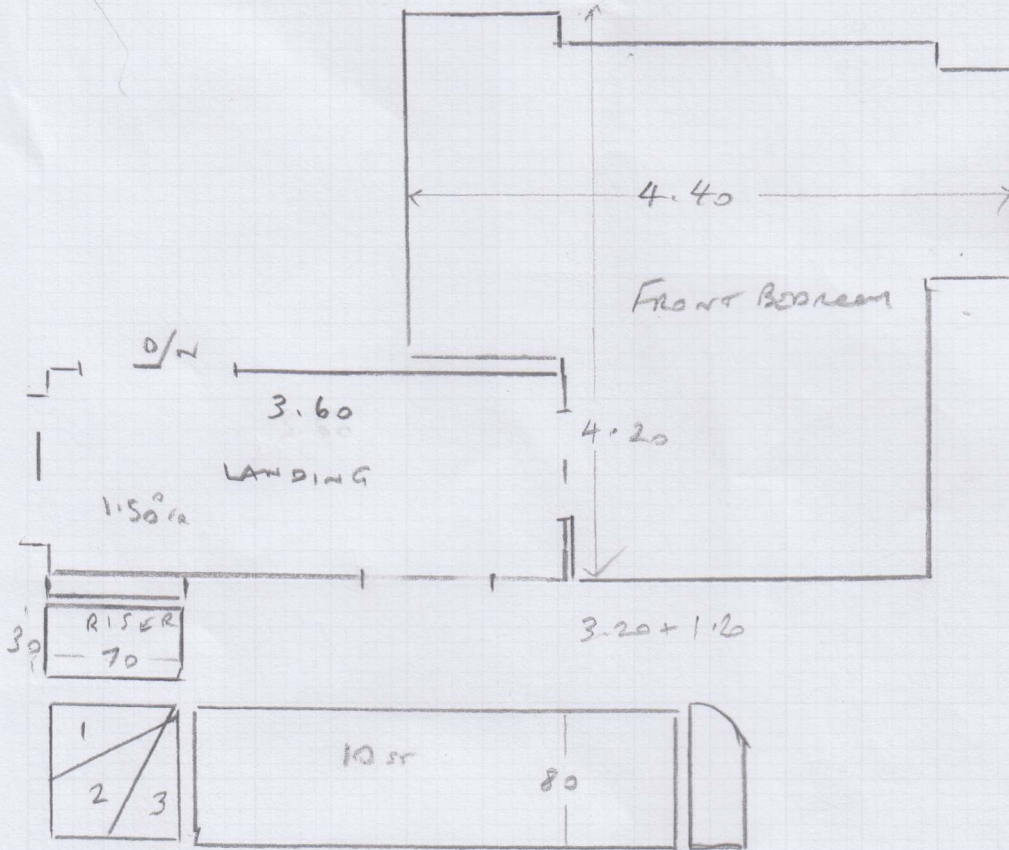

25cm pattern repeat

Job No:

Name:

Address:

Sheet:

(S 3477) 1

SL

(1) of (3)

### Cuts + Plans

KULUORTH COLOUR: LW43 4.30 x 5m = Bedroom

CLEVELAND STRIPE COLOUR: ST 21 STAIRS + LANDING

4.30

LULWORTH LW43

mrcarpet

Job No. 534771  
Name: KELL

LAYOUT ONLY

Address:  
Tel:  
Sheet: (2 of 2)

W1 85 x 80

W2 1.10 x 80

W3 72 x 90

B/W 90 x 60

Job No: (S) 34771

Name: KELL

Address: ADRIAN

Tel:

Sheet: PLAN

FOR  
FRONT BEDROOM

CUT PLAN FOR WILWORTH.

5m