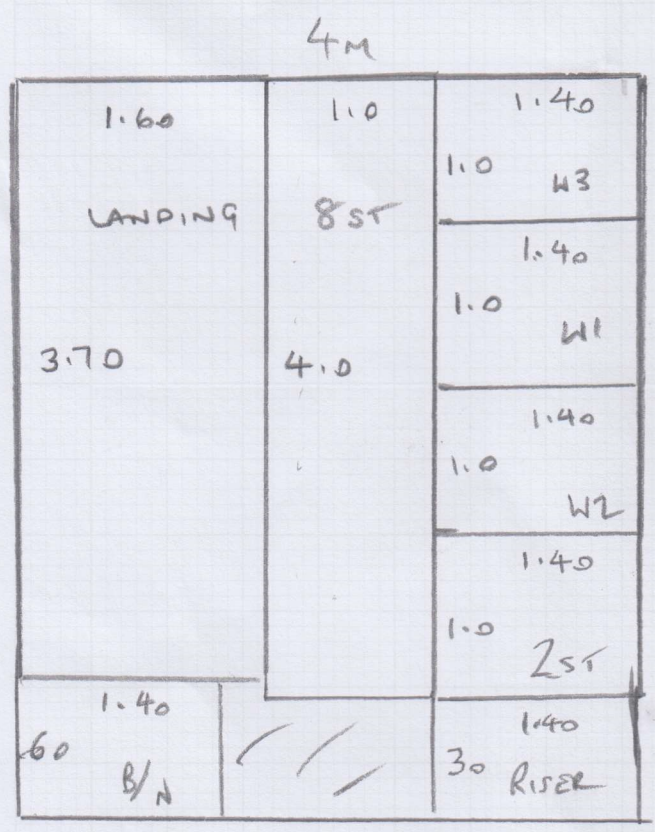

25cm pattern repeat

Job No:

Name:

Address:

Sheet:

(S 3477) 1

SL

(1) of (3)

### Cuts + Plans

KULUORTH COLOUR: LW43 4.30 x 5m = Bedroom

CLEVELAND STRIPE COLOUR: ST 21 STAIRS + LANDING

4.30

LULWORTH LW43

mrcarpet

Job No. 534771  
Name: KELL

LAYOUT ONLY

Address:  
Tel:  
Sheet: (2 of 2)

W1 85 x 80

W2 1.10 x 80

W3 72 x 90

B/W 90 x 60

Job No: (S) 34771

Name: KELL

Address: ADRIAN

Tel:

Sheet: PLAN

FOR  
FRONT BEDROOM

CUT PLAN FOR WILWORTH.

5m