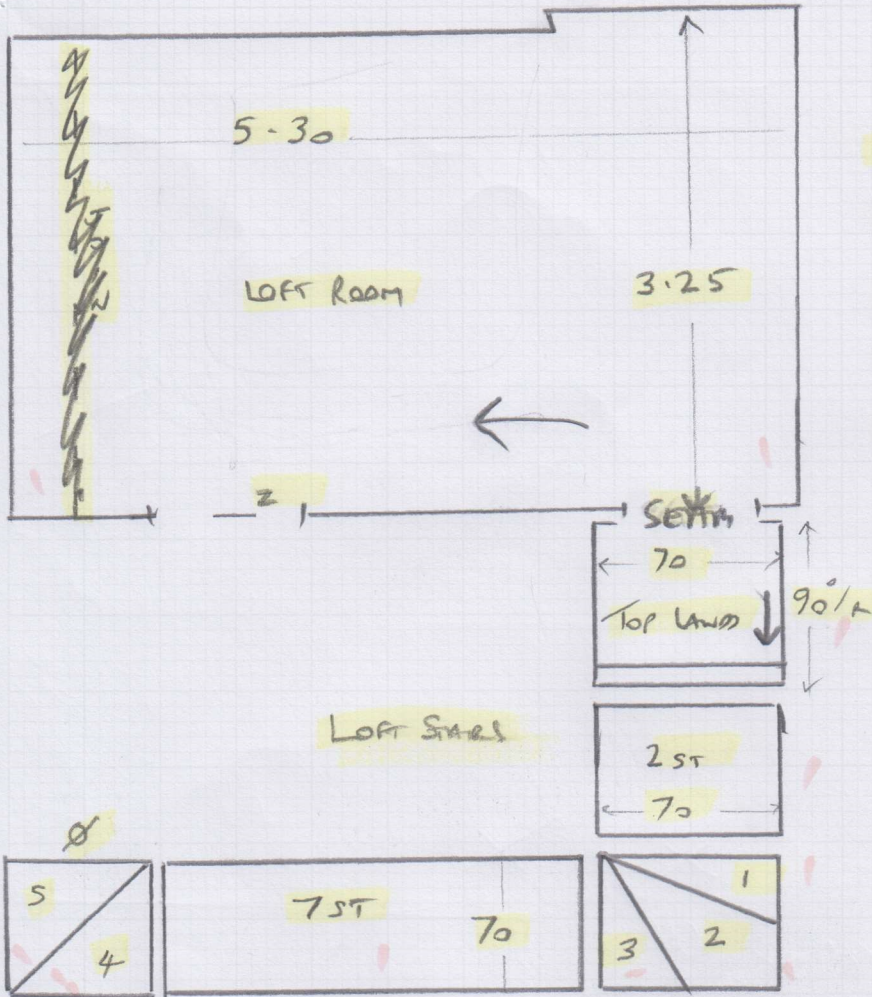

Job No:

S34775

W1 80 x 80

W2 1.0 x 85

W3 70 x 85

W4 90 x 80

W5 1.10 x 90

1/4

CAVALIERS  
COSMOPOLITAN BISQUE

4.35 x 5.00 m

3.90

3.00

2.00

3.50

6.50

FITTED  
WARDROBE  
WILL BE  
FITTED  
ON THIS  
WALL  
REDUCING  
4.95  
TO  
4.50  
APPROX

Job No: W6 1.10 x 85  
 Name: W7 1.10 x 90  
 Address: W8 90 x 80  
 Tel: W9 75 x 85  
 Sheet: B/N 90 x 60

STAIRS FROM GROUND FLOOR TOP X

S34775  
2/4

W10 1.10 x 90  
 W11 65 x 90  
 B/N2 90 x 50

Job No: S34775

Name:

Address:

Tel:

Sheet:

4/4

CUT E

350

MIDDLE BED