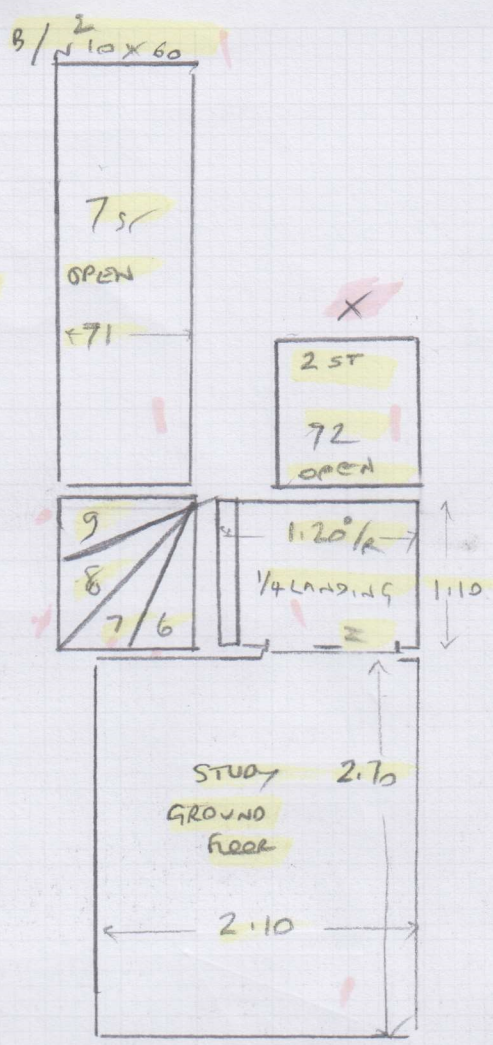

Job No:

S34775

W1 80 x 80

W2 1.0 x 85

W3 70 x 85

W4 90 x 80

W5 1.10 x 90

1/4

CAVALIERS  
COSMOPOLITAN BISQUE

4.35 x 5.00 m

3.90

3.00

2.00

3.50

6.50

FITTED  
WARDROBE  
WILL BE  
FITTED  
ON THIS  
WALL  
REDUCING  
4.95  
TO  
4.50  
APPROX

Job No: W6 1.10 x 85  
 Name: W7 1.10 x 90  
 Address: W8 90 x 80  
 Tel: W9 75 x 85  
 Sheet: B/N 90 x 60

STAIRS FROM GROUND FLOOR TOP X

S34775  
2/4

W10 1.10 x 90  
 W11 65 x 90  
 B/N2 90 x 50

Job No: S34775

Name:

Address:

Tel:

Sheet:

4/4

CUT E

350

MIDDLE BED