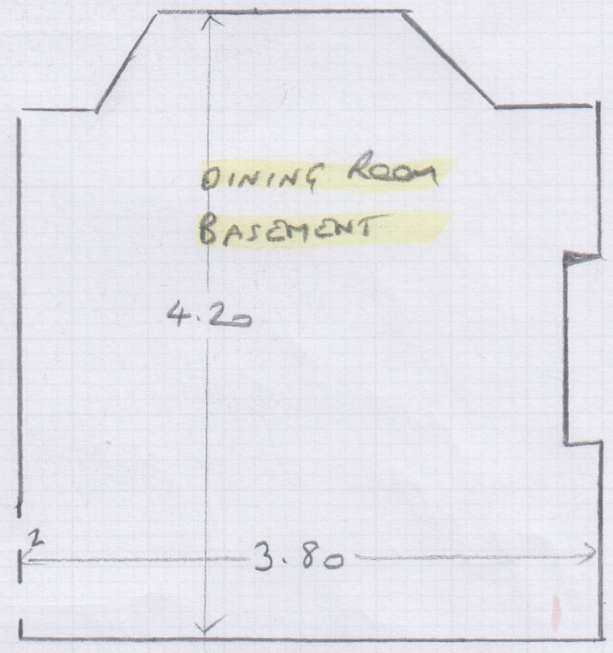

Job No:

S34775

W1 80 x 80

W2 1.0 x 85

W3 70 x 85

W4 90 x 80

W5 1.10 x 90

1/4

CAVALIERS  
COSMOPOLITAN BISQUE

4.35 x 5.00 m

3.90

3.00

2.00

3.50

6.50

FITTED  
WARDROBE  
WILL BE  
FITTED  
ON THIS  
WALL  
REDUCING  
4.95  
TO  
4.50  
APPROX

Job No: W6 1.10 x 85  
 Name: W7 1.10 x 90  
 Address: W8 90 x 80  
 Tel: W9 75 x 85  
 Sheet: B/N 90 x 60

STAIRS FROM GROUND FLOOR TOP X

S34775  
2/4

W10 1.10 x 90  
 W11 65 x 90  
 B/N2 90 x 50

Job No: S34775

Name:

Address:

Tel:

Sheet:

4/4

CUT E

350

MIDDLE BED