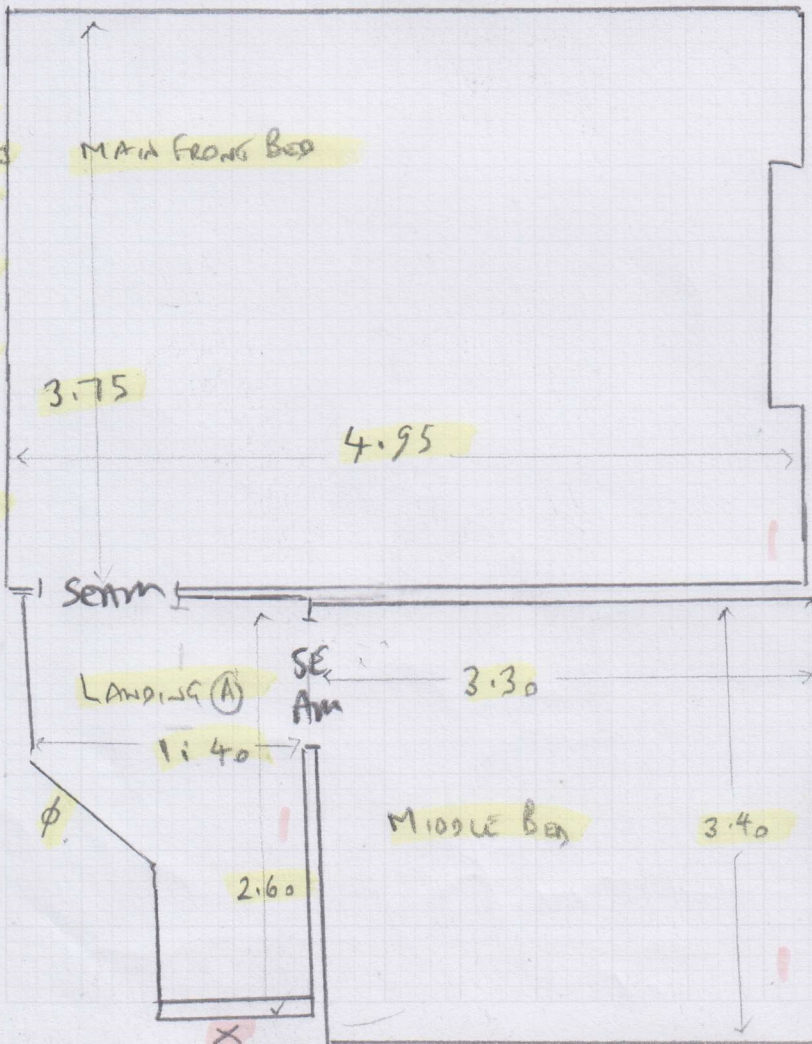

Job No:

S34775

W1 80 x 80

W2 1.0 x 85

W3 70 x 85

W4 90 x 80

W5 1.10 x 90

1/4

CAVALIERS  
COSMOPOLITAN BISQUE

4.35 x 5.00 m

3.90

3.00

2.00

3.50

6.50

FITTED  
WARDROBE  
WILL BE  
FITTED  
ON THIS  
WALL  
REDUCING  
4.95  
TO  
4.50  
APPROX

Job No: W6 1.10 x 85  
 Name: W7 1.10 x 90  
 Address: W8 90 x 80  
 Tel: W9 75 x 85  
 Sheet: B/N 90 x 60

STAIRS FROM GROUND FLOOR TOP X

S34775  
2/4

W10 1.10 x 90  
 W11 65 x 90  
 B/N2 90 x 50

Job No: S34775

Name:

Address:

Tel:

Sheet:

4/4

CUT E

350

MIDDLE BED