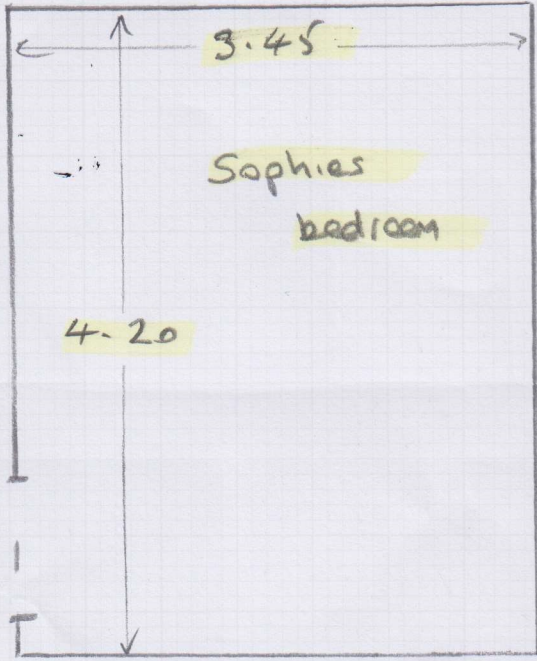

Job No: S34779
LF77ES

Name: MURRAY

Address:

10F1

CUT: 4.30 x 4M (CUT DOWN TO 4.30 x 3.60)