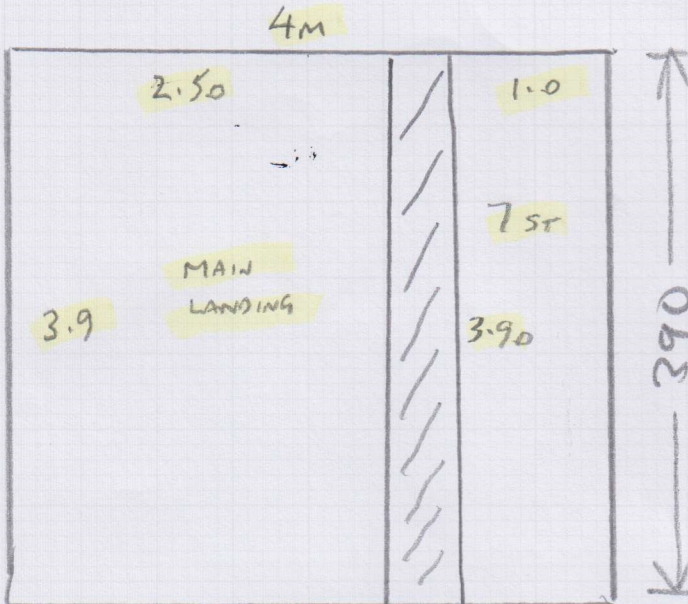

Job No: 536785
Name: STAFFORD

Address:

Tel:

Sheet:

1 of 2

HAWANA

- HAV 2G

CUT : 3.90 x 4m

Job No: S34785
Name: STAFFORD

Address:

20F2

Tel:

Sheet: