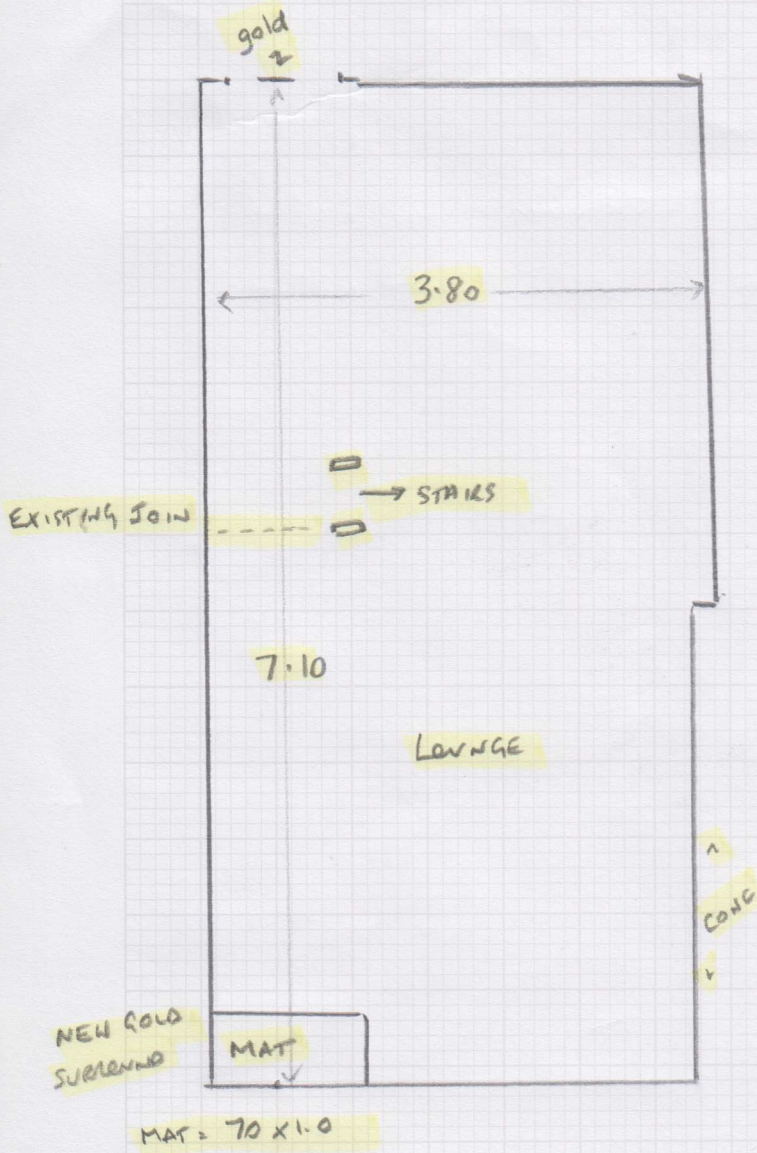

# WESTEX Prestige Velvet SANDSTONE

Job No: 534826

Name: \_\_\_\_\_

Address: \_\_\_\_\_

Tel: \_\_\_\_\_

Sheet: 1 OF 1

CUTS: 7.20 x 4m = LOUNGE

11.00 x 1m = STEPS x 10 plus landing